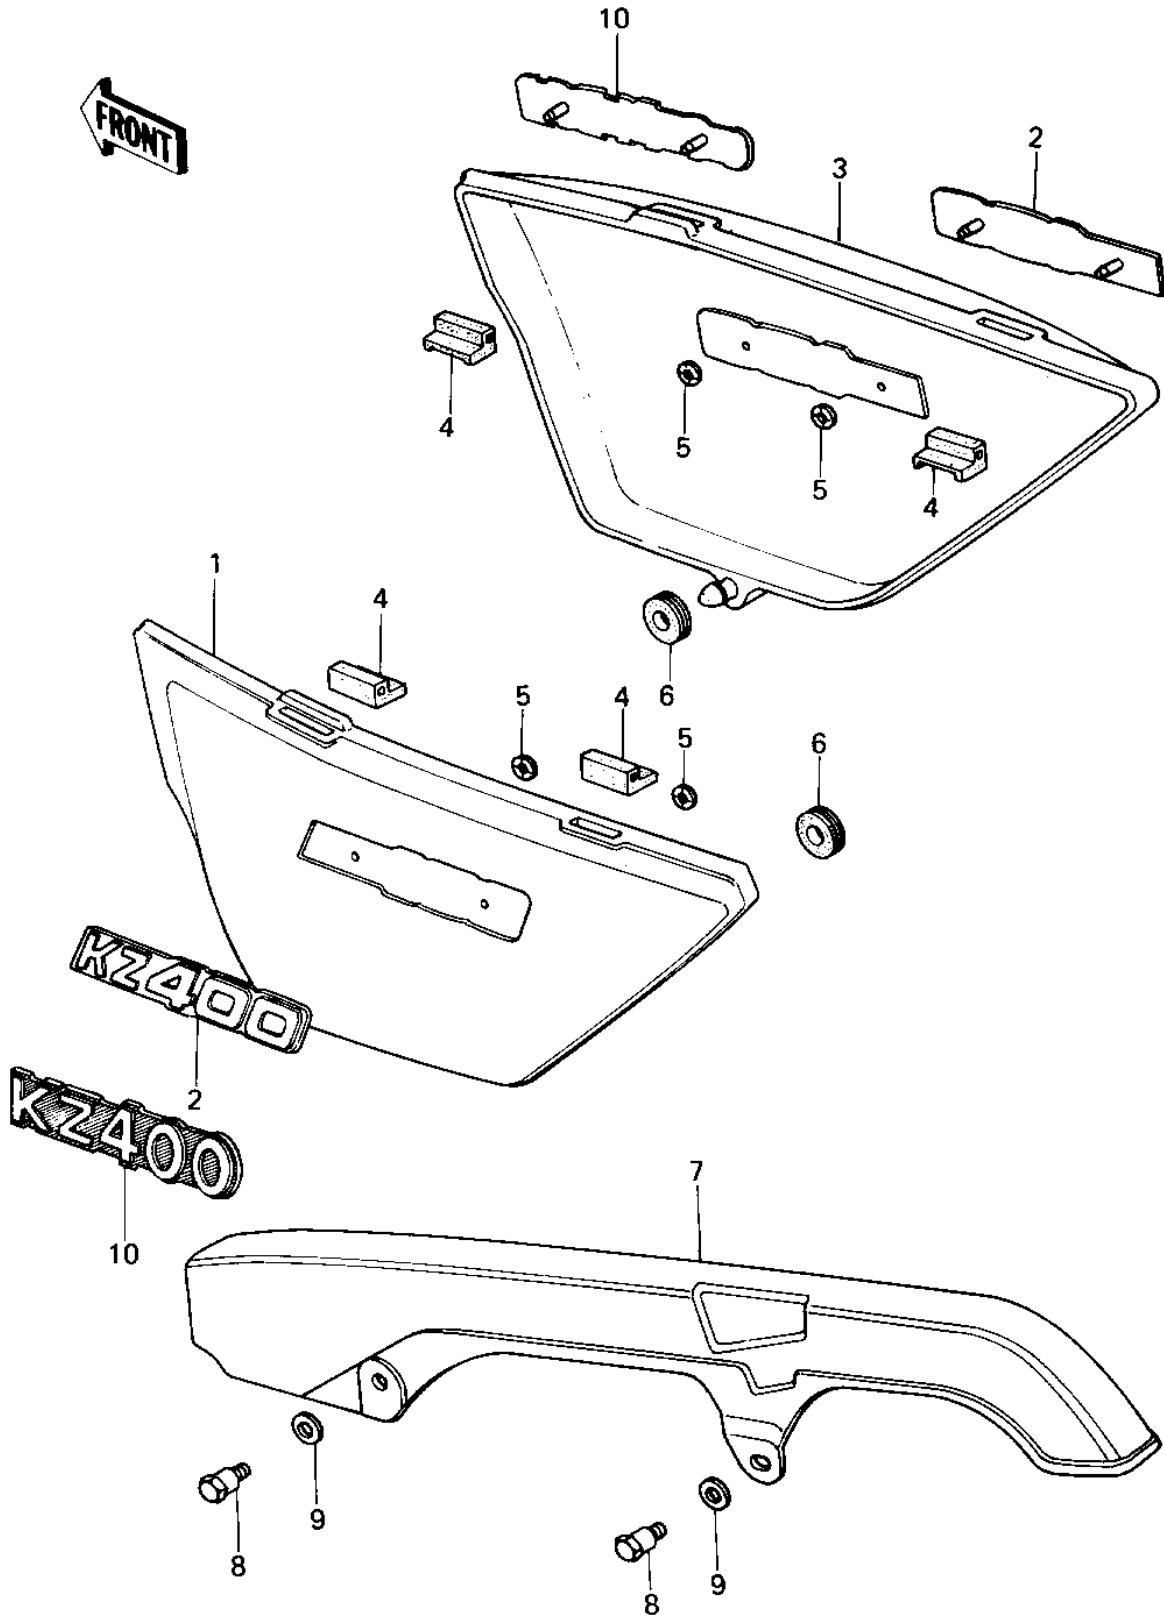

# 1978 KZ400-B1 PARTS DIAGRAM

SIDE COVERS/CHAIN COVER

## 1978 KZ400-B1 PARTS LIST

### SIDE COVERS/CHAIN COVER

ITEM NAME	PART NUMBER	QUANTITY
COVER,SIDE L.H. E GRN (Ref # 1)	36001-1057-4U	1
COVER,SIDE (Ref # 1)	36001-1057-A5	1
COVER,SIDE,L.H.L.RED (Ref # 1)	36001-1057-7V	1
COVER,SIDE,L.H,O.BLUE (Ref # 1)	36001-1057-4X	1
EMBLEM,SIDE COVER (Ref # 2)	56018-267	2
COVER,SIDE R.H.E.GREN (Ref # 3)	36001-1058-4U	1
COVER,SIDE R.H,P.REP (Ref # 3)	36001-1058-A5	1
COVER SIDE,R.H.L.RED (Ref # 3)	36001-1058-7V	1
COVER,SIDE,R.H.O.BLUE (Ref # 3)	36001-1058-4X	1
PROTECTOR SIDE COVER (Ref # 4)	31082-005	4
NUT,LOCK,3MM (Ref # 5)	92018-005	4
GROMMET (Ref # 6)	92071-056	2
CASE,CHAIN (Ref # 7)	36014-1002	1
BOLT,HEAX HEAD,6X14 (Ref # 8)	92001-115	2
WASHER,8.5X20X1.6 (Ref # 9)	92022-1561	2
MARK,SIDE COVER (Ref # 10)	56018-1066	2