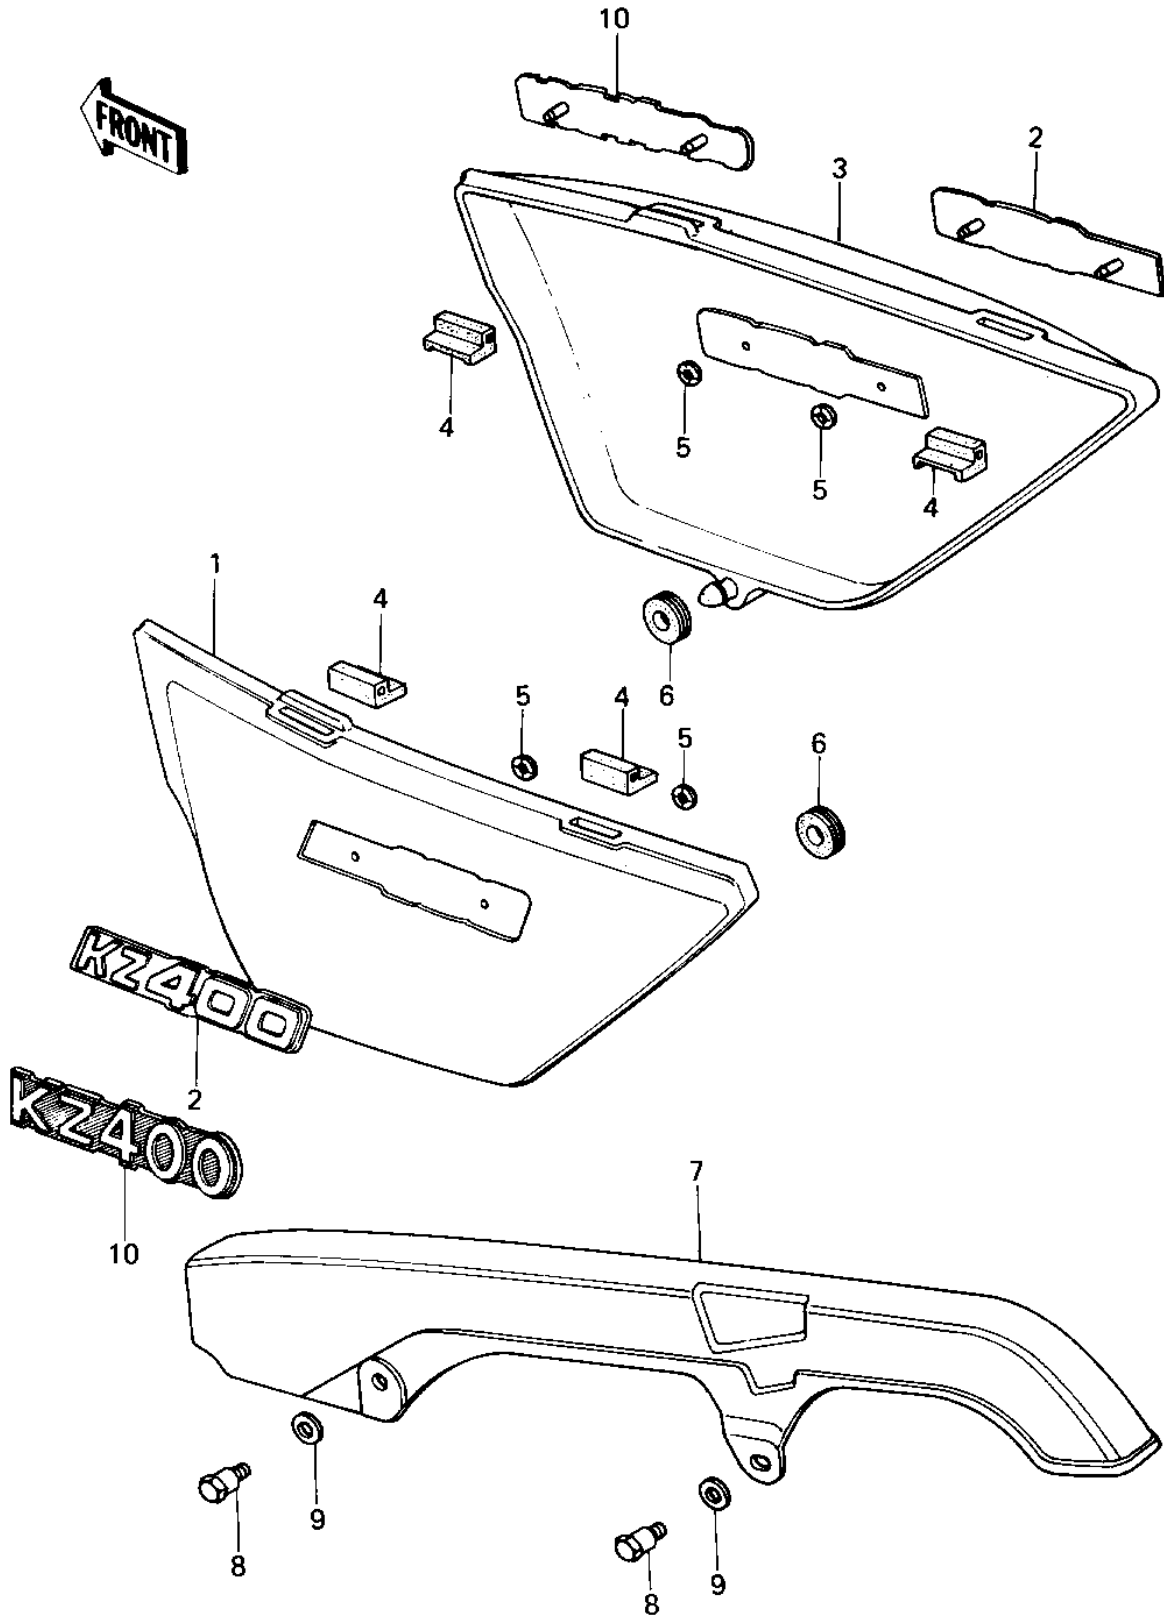

1979 KZ400-B2 PARTS DIAGRAM

SIDE COVERS/CHAIN COVER

1979 KZ400-B2 PARTS LIST

SIDE COVERS/CHAIN COVER

| ITEM NAME | PART NUMBER | QUANTITY |
|---------------------------------|---------------|----------|
| COVER,SIDE L.H. E GRN (Ref # 1) | 36001-1057-4U | |
| COVER,SIDE (Ref # 1) | 36001-1057-A5 | |
| COVER,SIDE,L.H.L.RED (Ref # 1) | 36001-1057-7V | |
| COVER,SIDE,L.H,O.BLUE (Ref # 1) | 36001-1057-4X | |
| EMBLEM,SIDE COVER (Ref # 2) | 56018-267 | |
| COVER,SIDE R.H.E.GREN (Ref # 3) | 36001-1058-4U | |
| COVER,SIDE R.H,P.REP (Ref # 3) | 36001-1058-A5 | |
| COVER SIDE,R.H.L.RED (Ref # 3) | 36001-1058-7V | |
| COVER,SIDE,R.H.O.BLUE (Ref # 3) | 36001-1058-4X | |
| PROTECTOR SIDE COVER (Ref # 4) | 31082-005 | |
| NUT,LOCK,3MM (Ref # 5) | 92018-005 | |
| GROMMET (Ref # 6) | 92071-056 | |
| CASE,CHAIN (Ref # 7) | 36014-1002 | |
| BOLT,HEAX HEAD,6X14 (Ref # 8) | 92001-115 | |
| WASHER,8.5X20X1.6 (Ref # 9) | 92022-1561 | |
| MARK,SIDE COVER (Ref # 10) | 56018-1066 | |