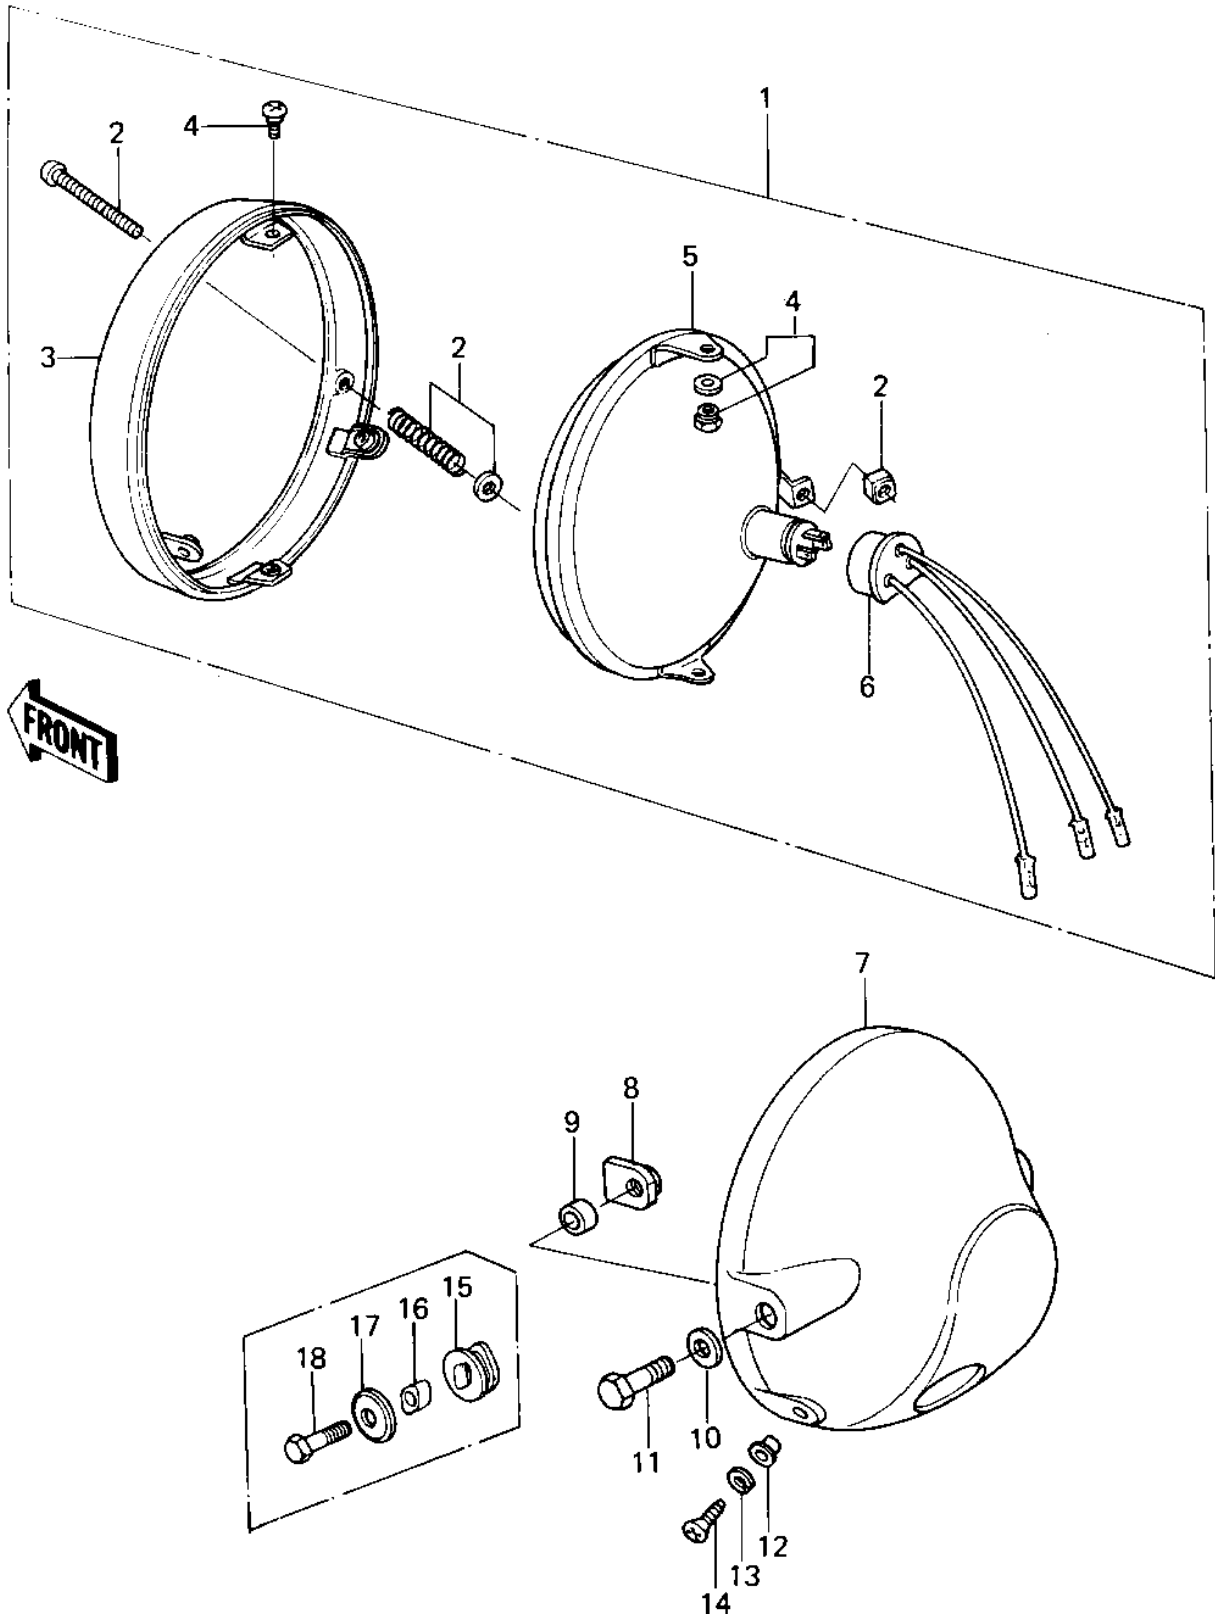

1978 KZ400-B1 PARTS DIAGRAM

HEADLIGHT

1978 KZ400-B1 PARTS LIST

HEADLIGHT

ITEM NAME	PART NUMBER	QUANTITY
LIGHT UNIT HEAD (Ref # 1)	23003-022	1
SCREW ASY FOCUS ADJST (Ref # 2)	23013-008	1
RIM HEAD LIGHT (Ref # 3)	23006-044	1
SCREW ASY LENS UNIT (Ref # 4)	23013-009	2
LENS UNIT HEAD LIGHT (Ref # 5)	23007-059	1
SOCKET ASSY,HEAD LAMP (Ref # 6)	23008-037	1
BODY,HEAD LIGHT,BLACK (Ref # 7)	23005-047-21	1
NUT 10MM (Ref # 8)	23020-021	2
COLLAR,HEAD LIGHT (Ref # 9)	92027-231	2
WASHER PLAIN 10MM (Ref # 10)	411B1000	2
BOLT,HEX HEAD,10X25 (Ref # 11)	92007-045	2
WASHER (Ref # 12)	23021-010	2
WASHER SPRING 5MM (Ref # 13)	461F0500	2
SCREW-PAN HEAD,5MM (Ref # 14)	92011-024	2
DAMPER RUBBER (Ref # 15)	92075-128	2
COLLAR,HEAD LAMP (Ref # 16)	92027-1129	2
WASHER,PLAIN (Ref # 17)	92022-289	2
BOLT,10MM (Ref # 18)	92007-024	2