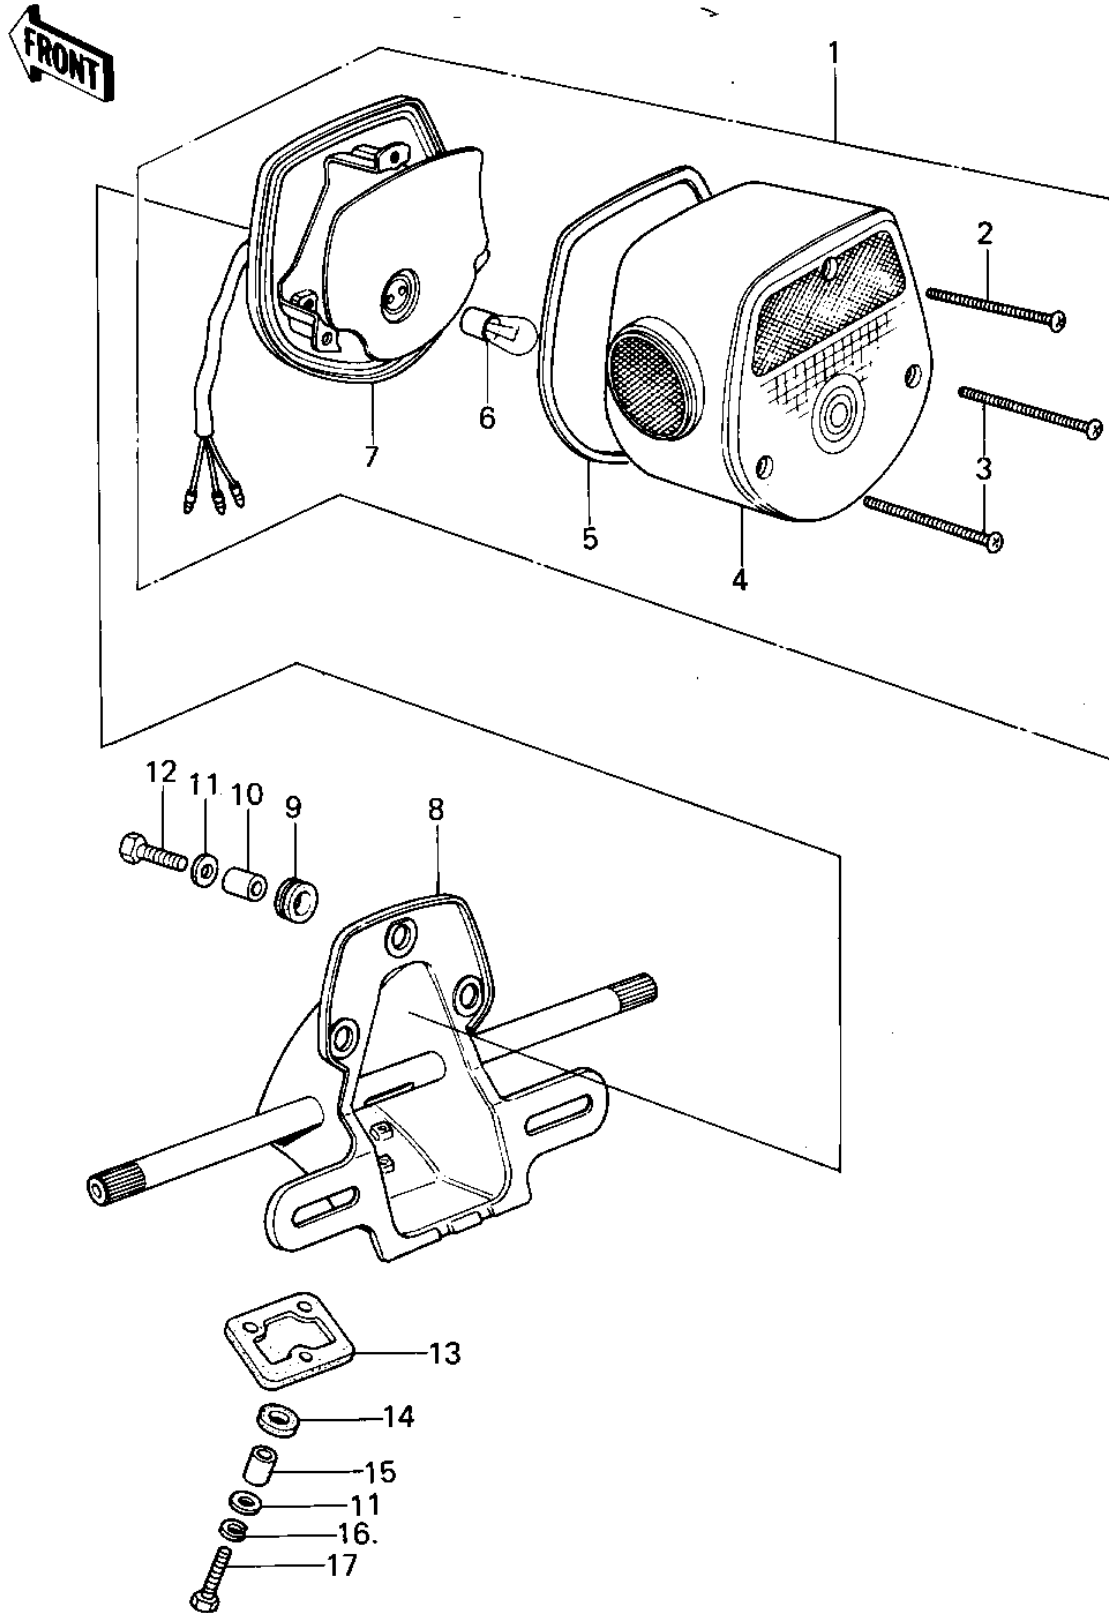

# 1979 KZ400-B2 PARTS DIAGRAM

TAILLIGHT

## TAILLIGHT

ITEM NAME	PART NUMBER	QUANTITY
LAMP-TAIL (Ref # 1)	23025-1031	
SCREW (Ref # 2)	220R0455	
SCREW PAN HEAD 4X50 (Ref # 3)	220E0450	
LENS,TAIL LAMP (Ref # 4)	23026-028	
GASKET,TAIL LAMP LENS (Ref # 5)	23028-019	
BULB,12V 32/3CP (Ref # 6)	92069-059	
BODY-COMP-TAIL LAMP (Ref # 7)	23027-1019	
BRACKET,TAIL LAMP (Ref # 8)	23036-1002	
DAMPER RUBBER (Ref # 9)	92075-076	
COLLAR,6.8X10X8.5 (Ref # 10)	92027-129	
WASHER 6.5X20X1.6T (Ref # 11)	92022-125	
BOLT-UPSET,6X20 (Ref # 12)	112G0620	
DAMPER RUBBER,RR FEND (Ref # 13)	35039-004	
DAMPER RUBBER,RR FEND (Ref # 14)	92075-121	
COLLAR 6.8X10X14.5 (Ref # 15)	92027-156	
WASHER SPRING 6MM (Ref # 16)	461F0600	
BOLT-UPSET (Ref # 17)	112G0625	