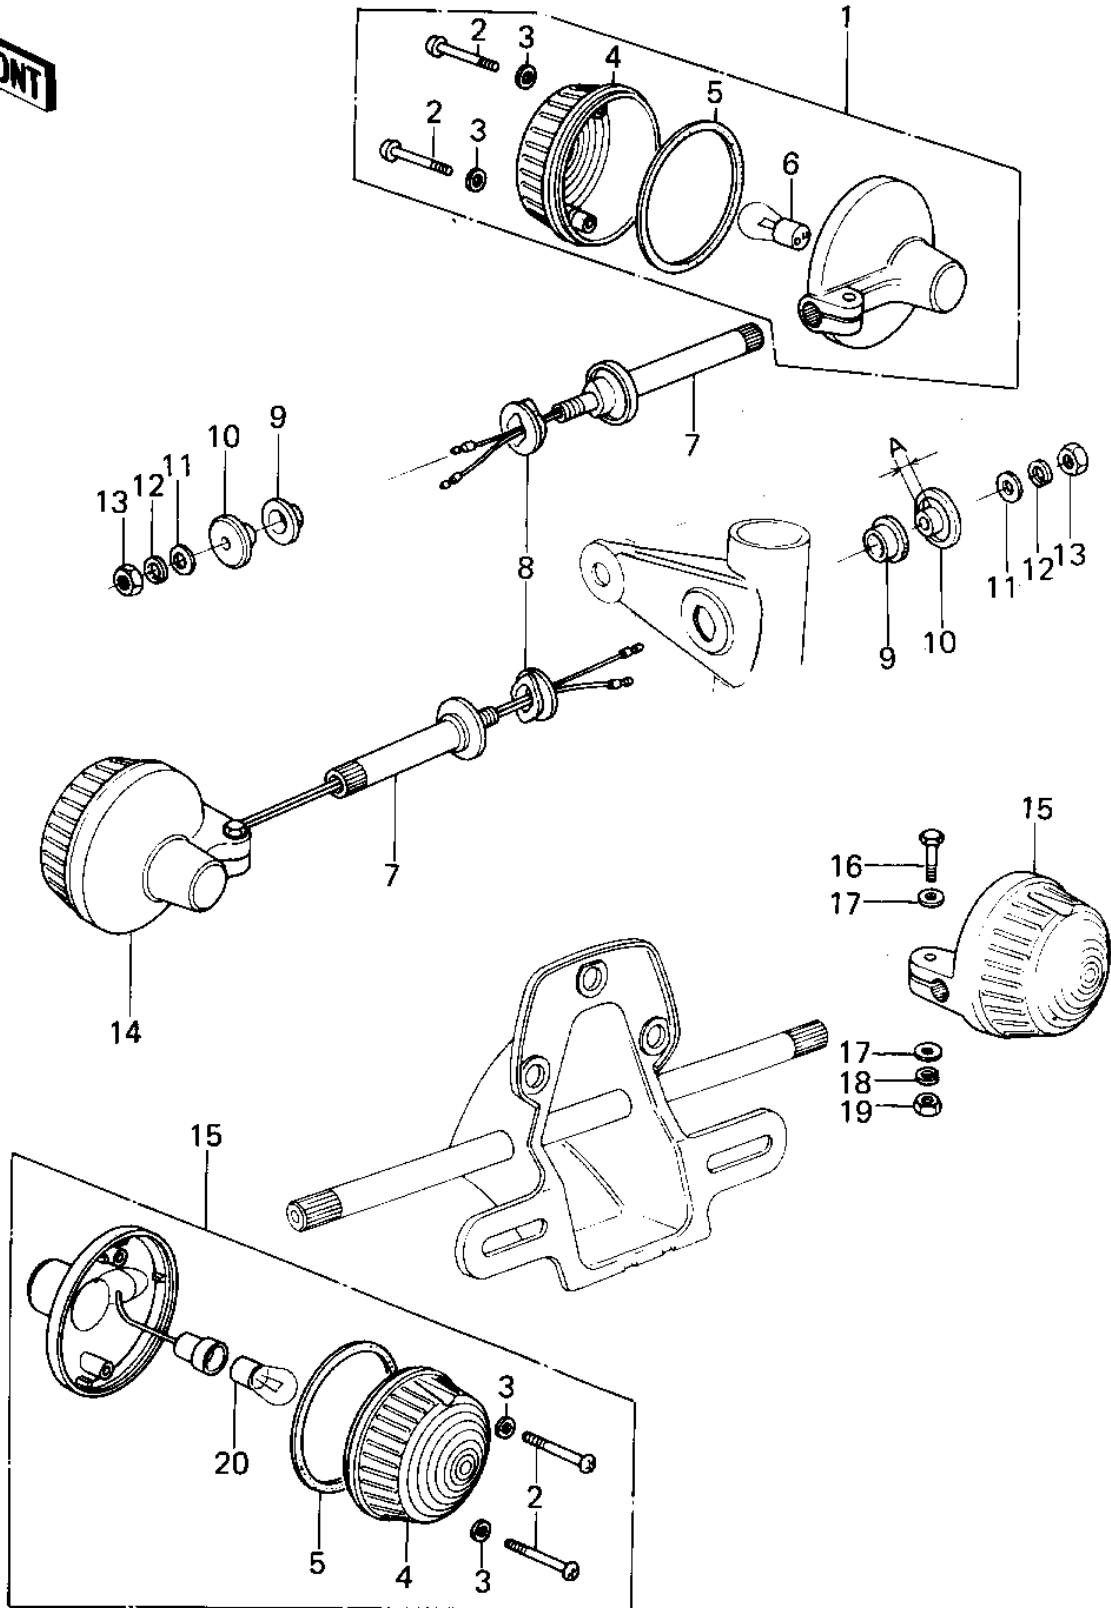

1978 KZ400-B1 PARTS DIAGRAM

TURN SIGNALS

1978 KZ400-B1 PARTS LIST

TURN SIGNALS

| ITEM NAME | PART NUMBER | QUANTITY |
|-----------|-------------|----------|
|-----------|-------------|----------|