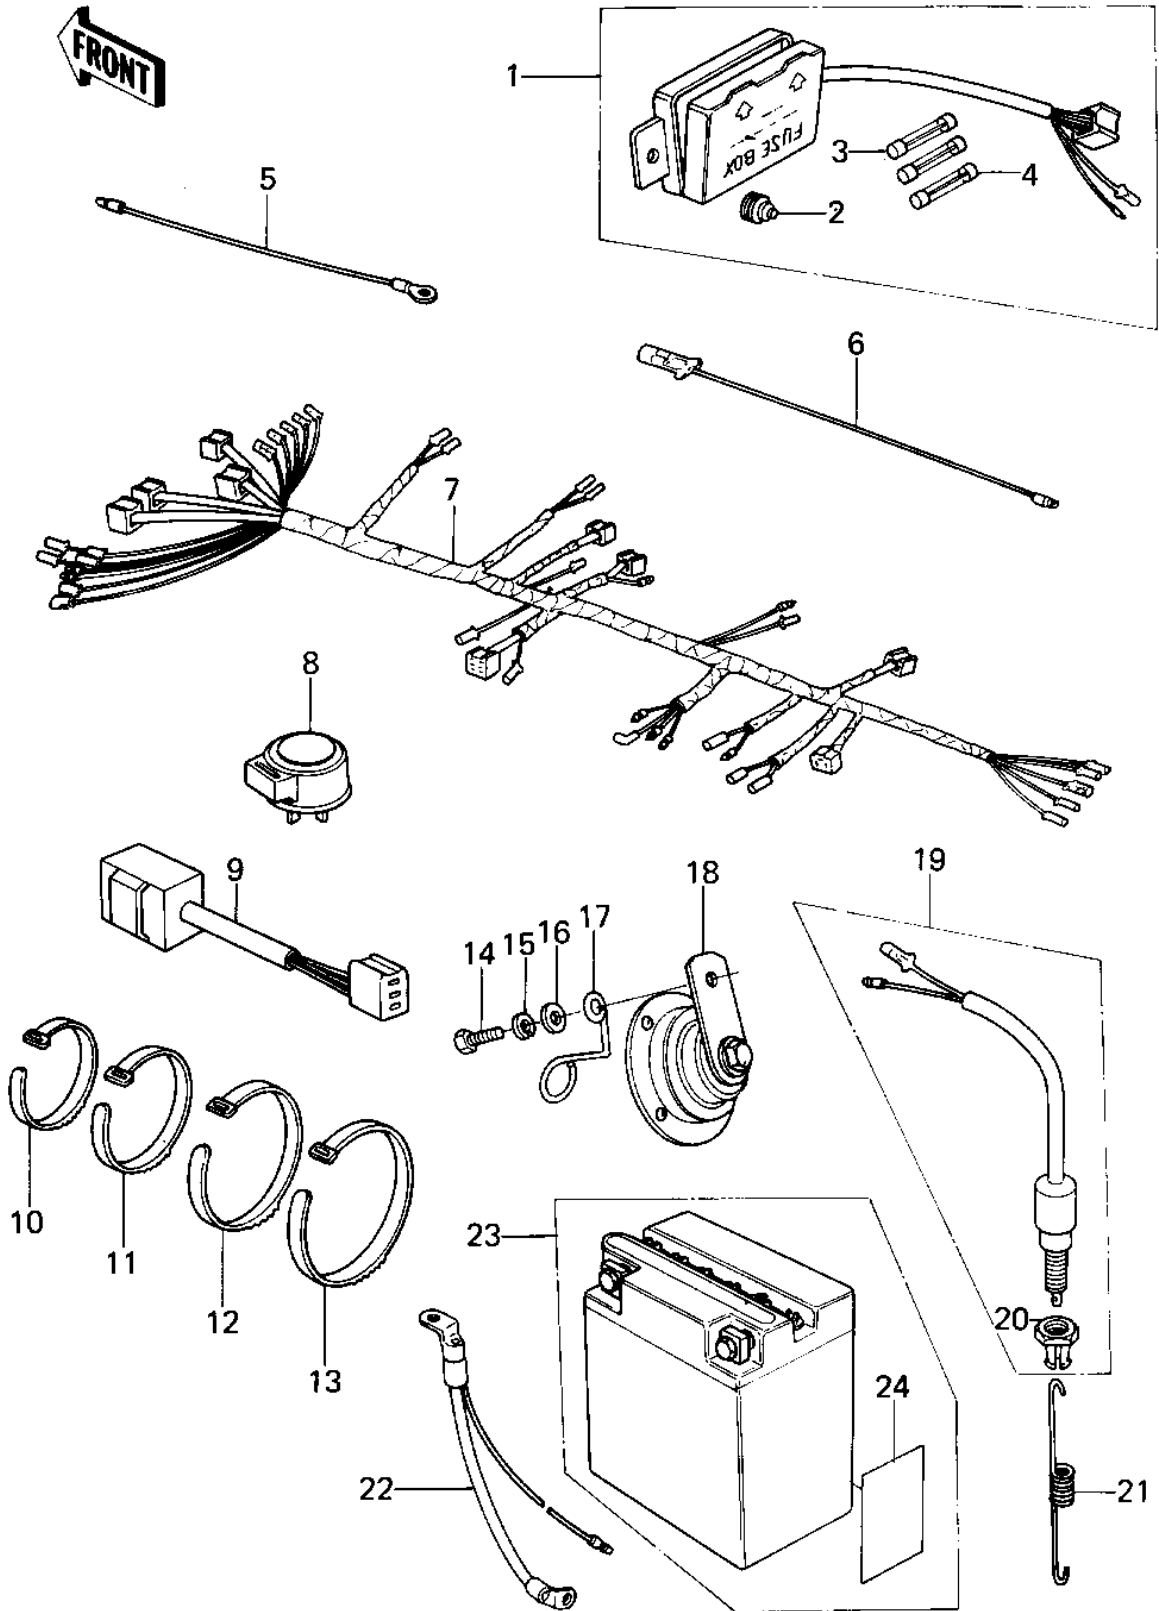

# 1978 KZ400-B1 PARTS DIAGRAM

# 1978 KZ400-B1 PARTS LIST

## CHASSIS ELECTRICAL EQUIPMENT

ITEM NAME	PART NUMBER	QUANTITY
FUSE ASSY (Ref # 1)	26004-035	1
DAMPER RUBBER,FUSE (Ref # 2)	92075-279	1
FUSE-20A (Ref # 3)	26006-005	2
FUSE 10A (Ref # 4)	26006-003	3
LEAD WIRE,SIGNAL LAMP (Ref # 5)	26011-063	3
WIRE,LEAD,REAR SIGNAL (Ref # 6)	26011-1021	1
HARNESS,MAIN (Ref # 7)	26001-1128	1
RELAY-TURN SIGNAL (Ref # 8)	27002-011	1
SWITCH,BK LIGHT IND (Ref # 9)	28019-002	1
BAND,BREATHER WIRE (Ref # 10)	92072-067	2
BAND,SHORT (Ref # 11)	92072-030	4
BAND,MIDDLE (Ref # 12)	92072-031	4
BAND,LONG (Ref # 13)	92072-032	3
BOLT,8X20 (Ref # 14)	115G0820	1
WASHER SPRING 8MM (Ref # 15)	461F0800	1
WASHER PLAIN 8MM (Ref # 16)	410B0800	1
CLAMP,CABLE (Ref # 17)	92037-155	1
HORN (Ref # 18)	27003-1005	1
SWITCH,BRAKE LIGHT (Ref # 19)	27010-025	1
NUT,BRAKE LAMP SWITCH (Ref # 20)	27037-001	1
SPRING,BRAKE LIGHT SW (Ref # 21)	27011-015	1
WIRE LEAD,BATTERY GRD (Ref # 22)	26011-1022	1
FB BAT FB12A-A (Ref # 23)	26012-1004	1
LABEL-WARNING,BATTERY (Ref # 24)	56040-1036	1