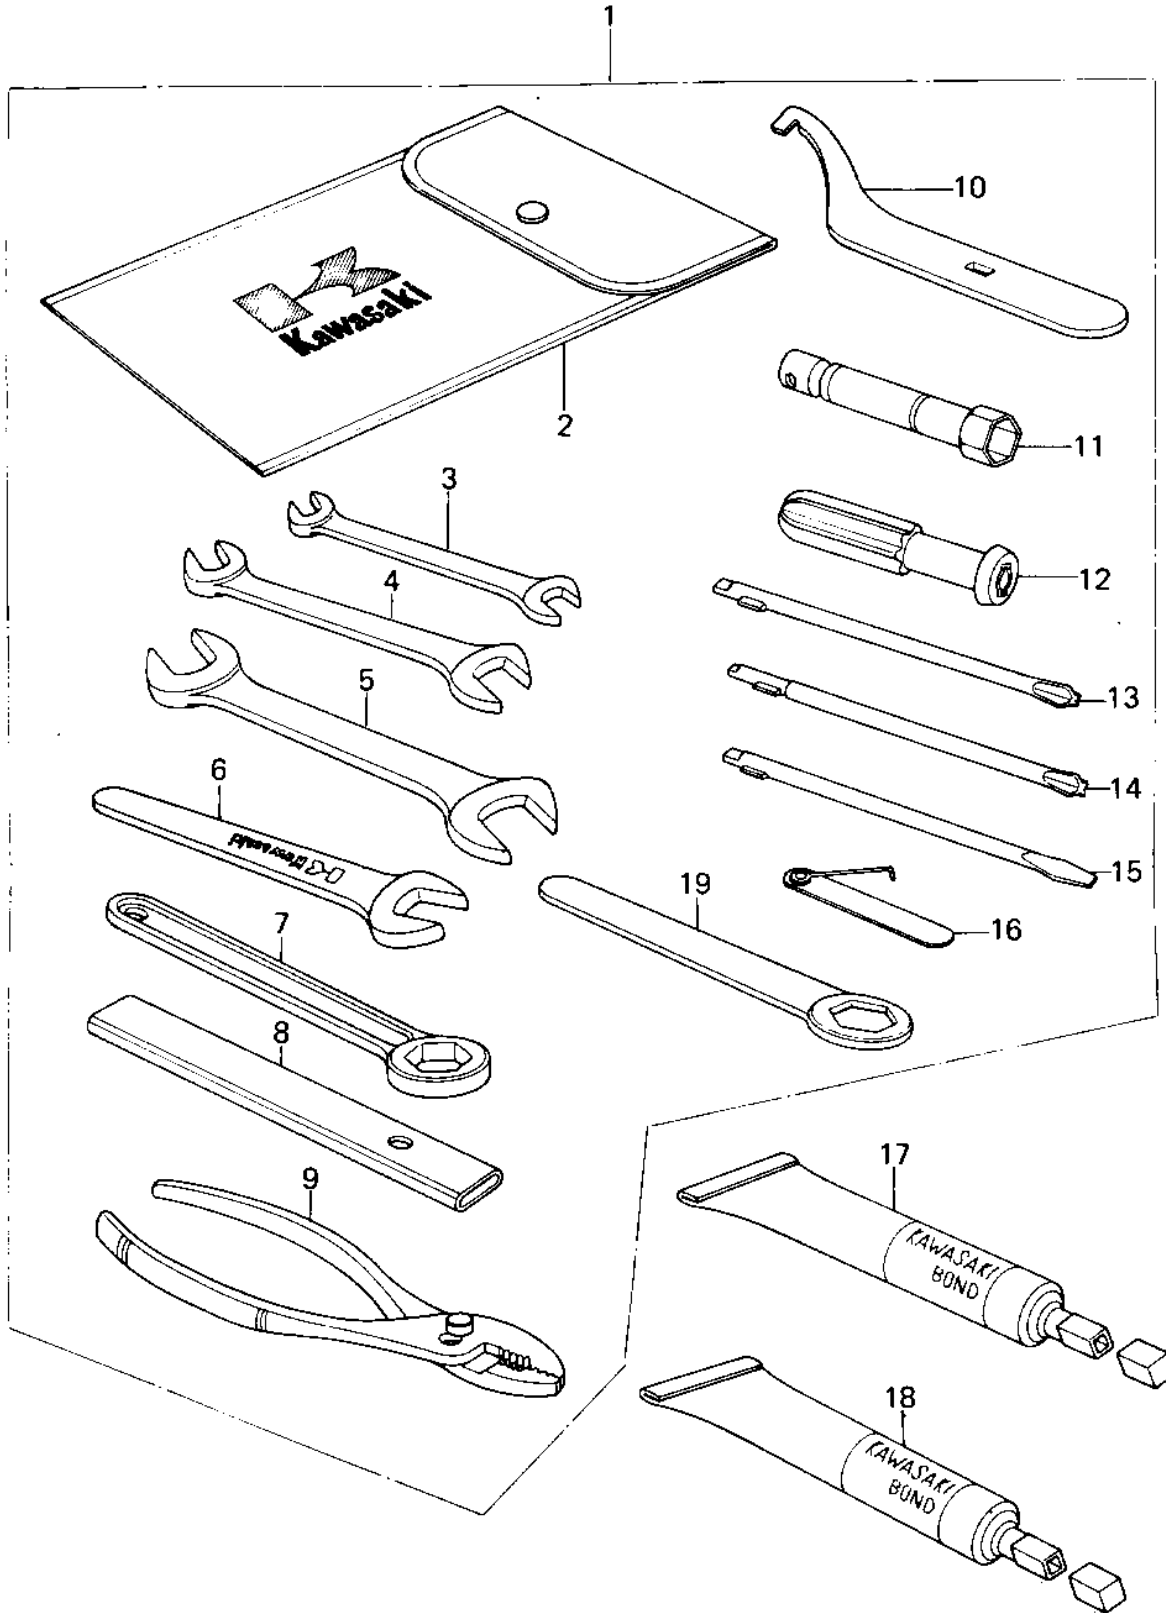

1979 KZ400-B2 PARTS DIAGRAM

OWNER TOOLS