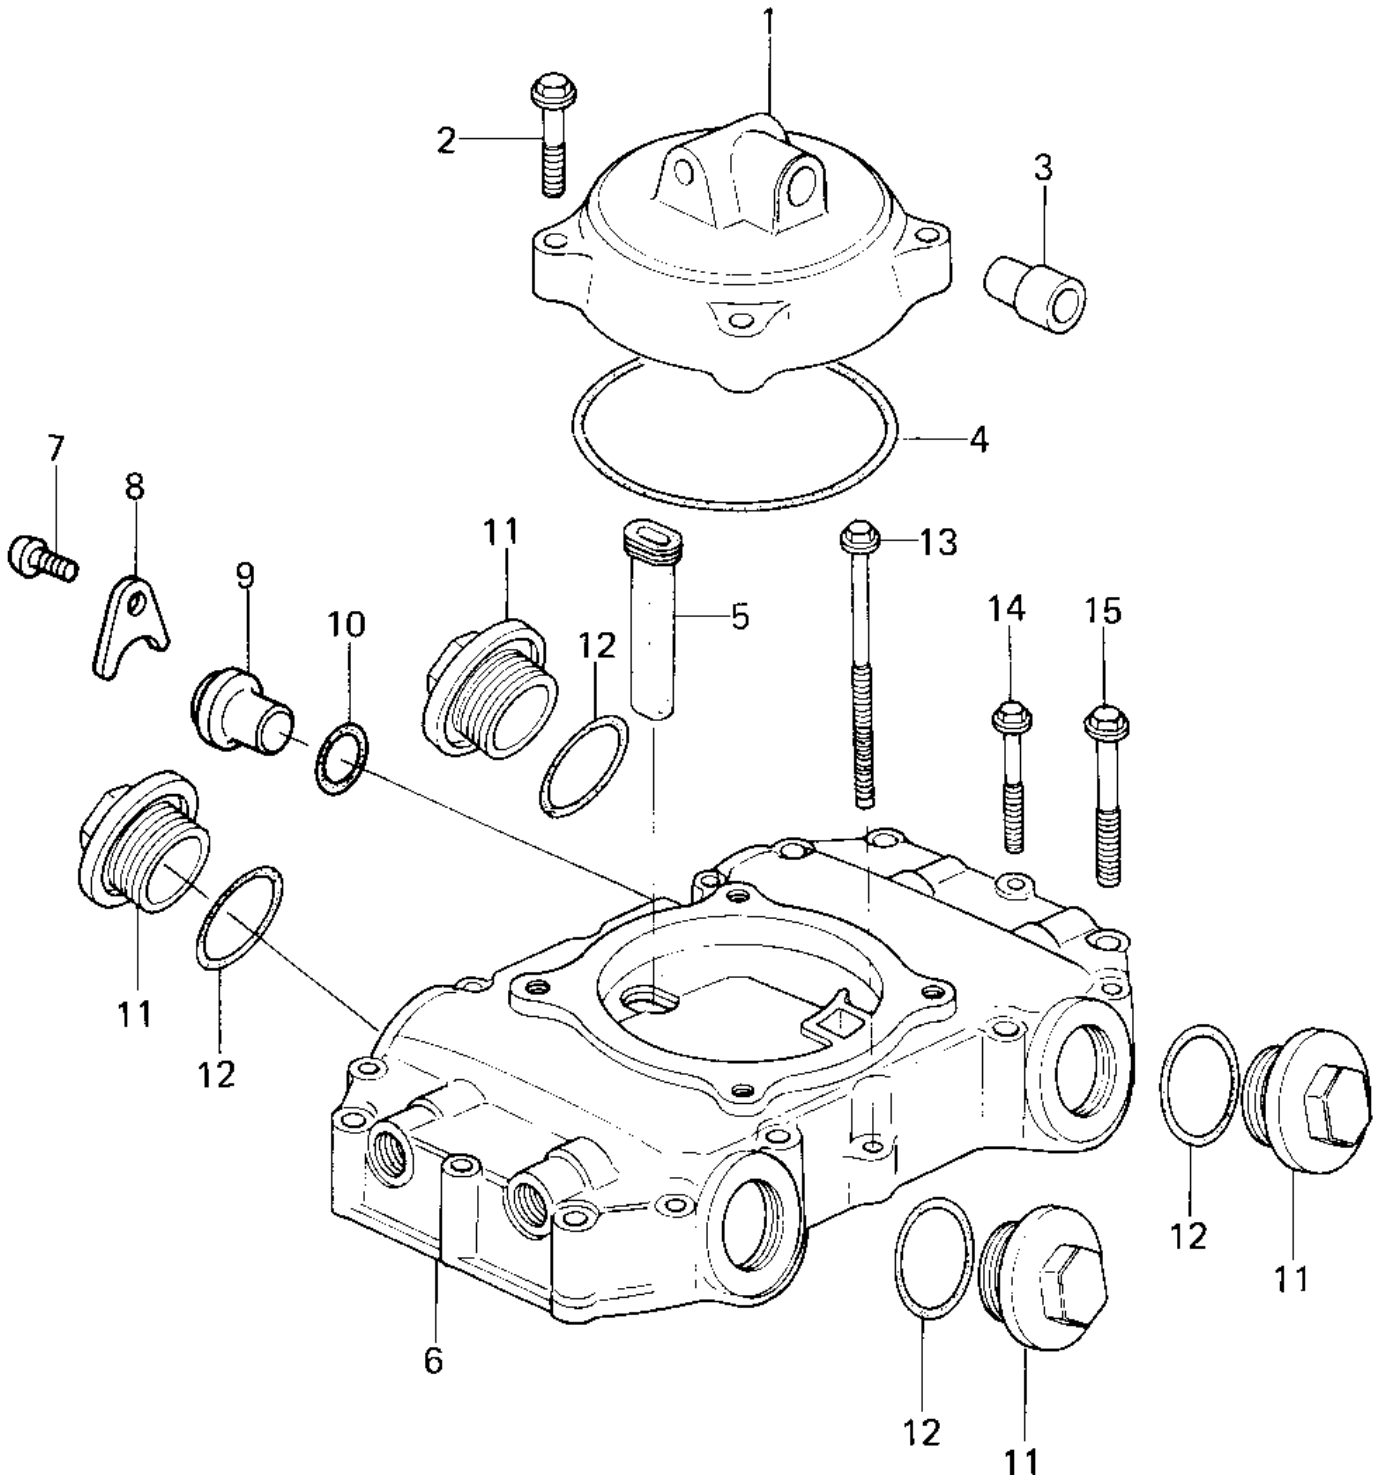

# 1978 KZ400-C1 PARTS DIAGRAM

CYLINDER HEAD COVERS

# 1978 KZ400-C1 PARTS LIST

## CYLINDER HEAD COVERS

ITEM NAME	PART NUMBER	QUANTITY
BODY,BREATHER (Ref # 1)	14070-1004	1
BOLT,HEX HEAD,8X40 (Ref # 2)	92002-1214	4
BREATHER JOINT (Ref # 3)	14067-006	1
"O" RING,BREATHER (Ref # 4)	92055-1020	1
TUBE,BREATHER (Ref # 5)	92059-1002	1
CASE ROCKER (Ref # 6)	11022-1001	1
SCREW PAN HEAD 6X10 (Ref # 7)	220B0610	1
CLAMP,METER GEAR (Ref # 8)	92037-1030	1
PLUG,TACHOMETER (Ref # 9)	92066-1009	1
"O" RING,METER GEAR (Ref # 10)	92055-1021	1
PLUG,VLV ADJUST (Ref # 11)	92066-1006	4
"O" RING,VLV ADJUST (Ref # 12)	92055-1005	4
BOLT,6X105 (Ref # 13)	92003-194	2
BOLT,HEX HEAD,6X54 (Ref # 14)	92003-110	6
BOLT,HEX HEAD 8X63 (Ref # 15)	92002-1215	8