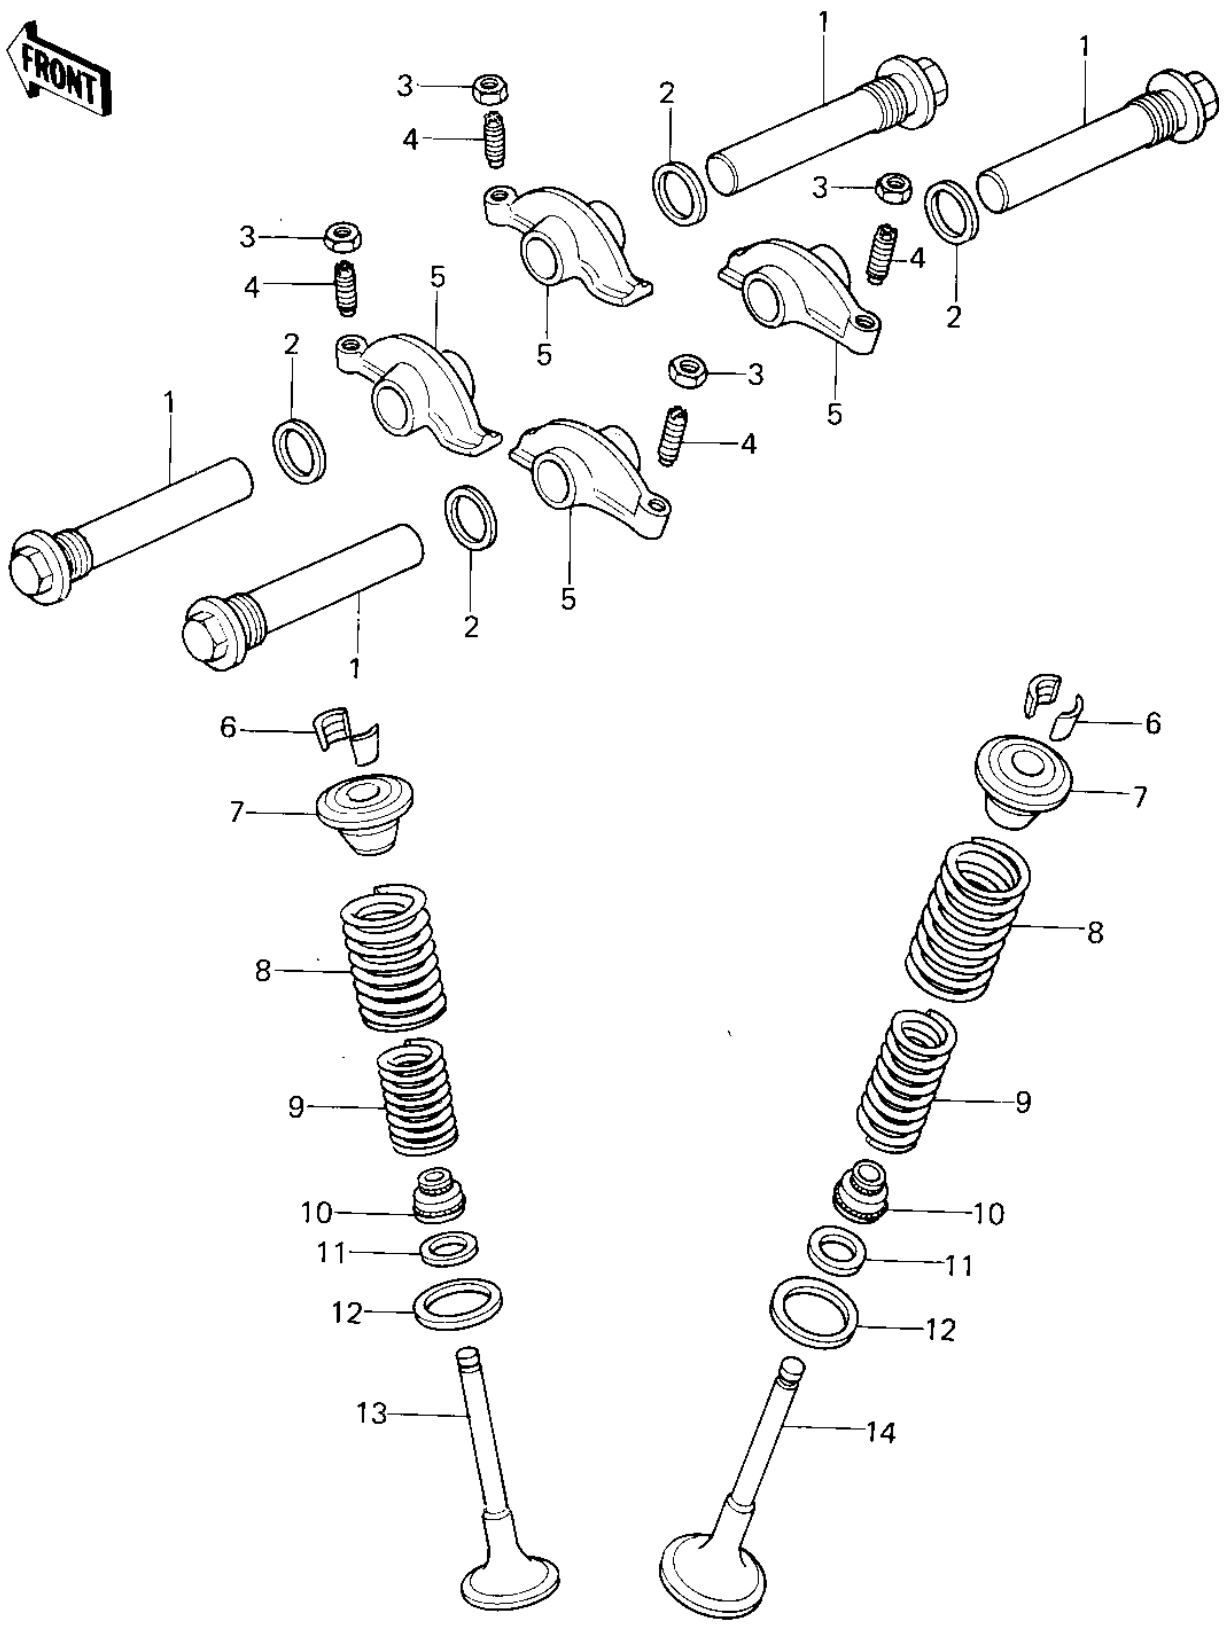

1978 KZ400-C1 PARTS DIAGRAM

ROCKER ARMS/VALVES

1978 KZ400-C1 PARTS LIST

ROCKER ARMS/VALVES

ITEM NAME	PART NUMBER	QUANTITY
SHAFT,ROCKER (Ref # 1)	12020-1001	4
GASKET,16X19.7X1.5 (Ref # 2)	11009-1106	4
NUT,ROCKER ARM FITTNG (Ref # 3)	92016-061	4
SCREW,ADJUSTING (Ref # 4)	92009-1032	4
ARM,ROCKER (Ref # 5)	12016-1001	4
SPLIT KEEPER (Ref # 6)	12011-004	8
RETAINER,VALVE SPRING (Ref # 7)	12009-006	4
SPRING,OUTER VALVE (Ref # 8)	12007-013	4
SPRING,INNER VALVE (Ref # 9)	12007-014	4
OIL SEAL,RV37129.5 (Ref # 10)	92049-016	4
SEAT,VLV INNER SPRING (Ref # 11)	12010-006	4
SEAT,VLV OUTER SPRING (Ref # 12)	12010-005	4
VALVE,EXHAUST (Ref # 13)	12005-1001	2
VALVE,INTAKE (Ref # 14)	12004-1001	2