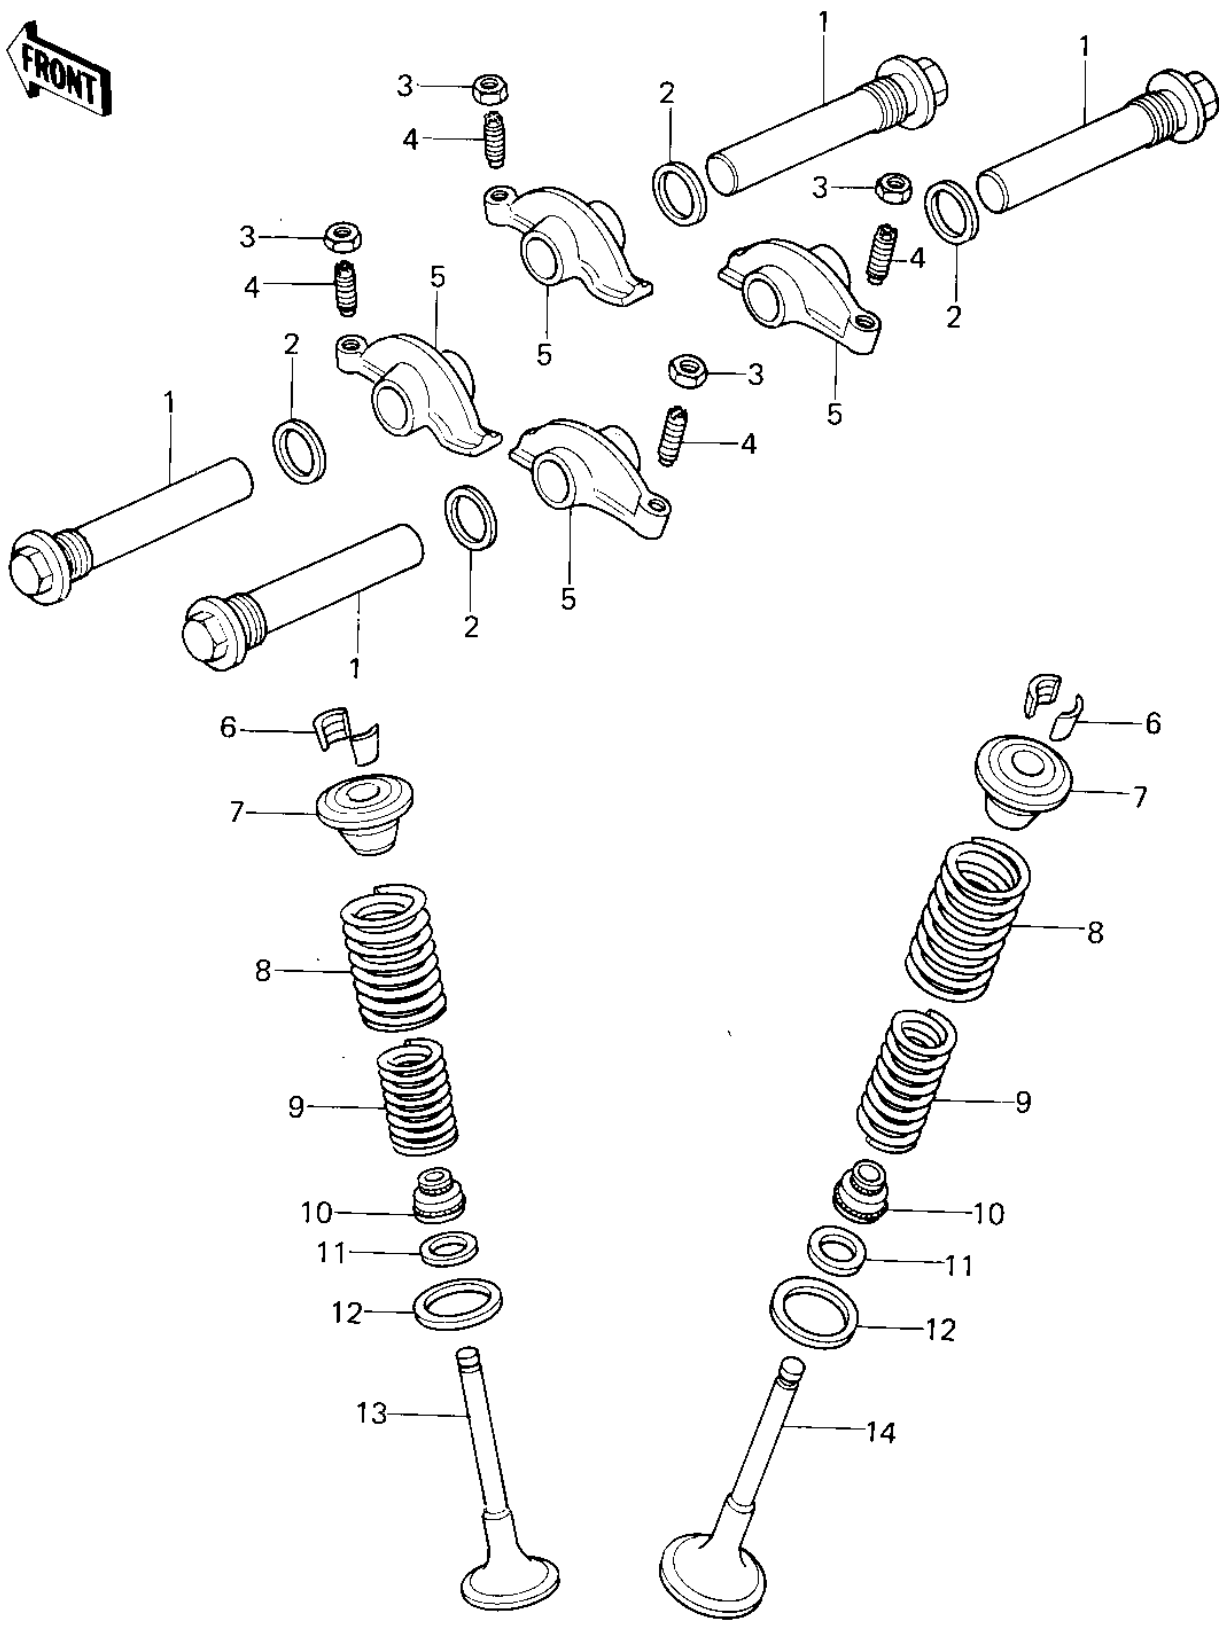

# 1978 KZ400-C1 PARTS DIAGRAM

## ROCKER ARMS/VALVES

# 1978 KZ400-C1 PARTS LIST

## ROCKER ARMS/VALVES

ITEM NAME	PART NUMBER	QUANTITY
SHAFT,ROCKER (Ref # 1)	12020-1001	4
GASKET,16X19.7X1.5 (Ref # 2)	11009-1106	4
NUT,ROCKER ARM FITTNG (Ref # 3)	92016-061	4
SCREW,ADJUSTING (Ref # 4)	92009-1032	4
ARM,ROCKER (Ref # 5)	12016-1001	4
SPLIT KEEPER (Ref # 6)	12011-004	8
RETAINER,VALVE SPRING (Ref # 7)	12009-006	4
SPRING,OUTER VALVE (Ref # 8)	12007-013	4
SPRING,INNER VALVE (Ref # 9)	12007-014	4
OIL SEAL,RV37129.5 (Ref # 10)	92049-016	4
SEAT,VLV INNER SPRING (Ref # 11)	12010-006	4
SEAT,VLV OUTER SPRING (Ref # 12)	12010-005	4
VALVE,EXHAUST (Ref # 13)	12005-1001	2
VALVE,INTAKE (Ref # 14)	12004-1001	2