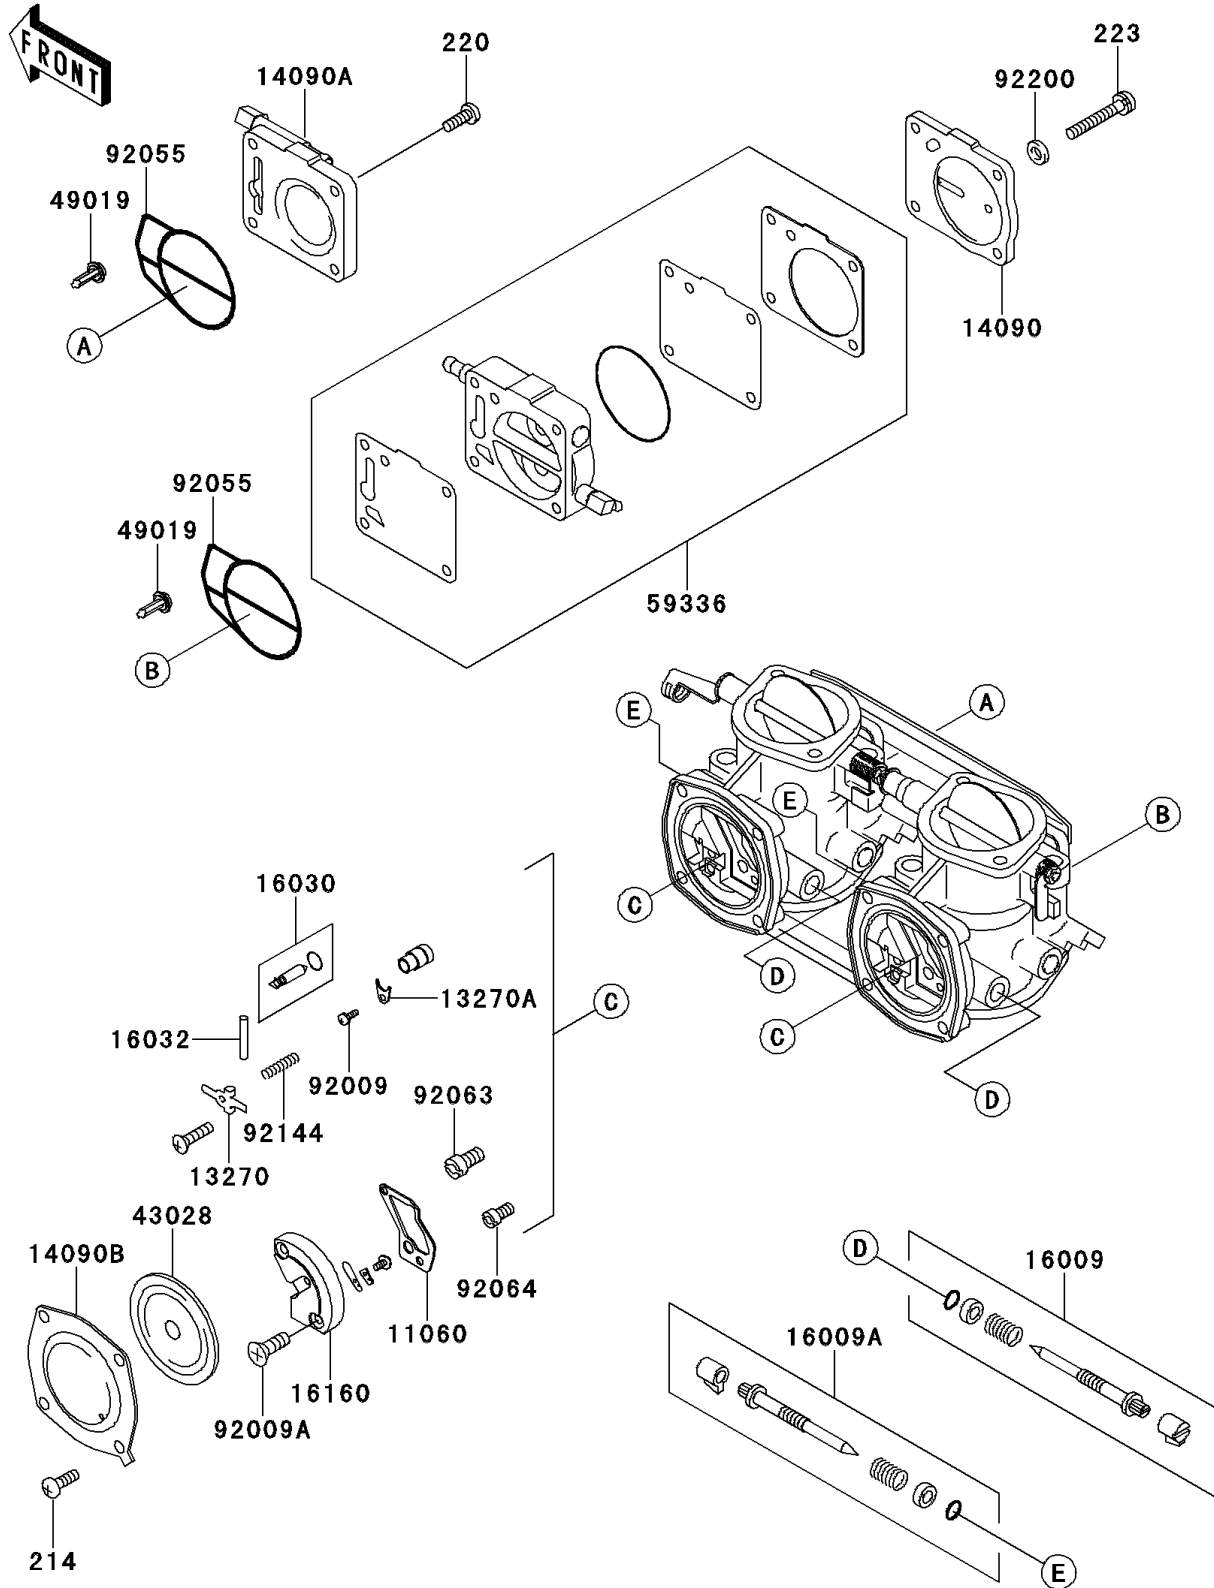

1997 750 SXi (Canada Only) PARTS DIAGRAM

Carburetor Parts(JS750-B2/B3)

E1612A

1997 750 SXi (Canada Only) PARTS LIST

Carburetor Parts(JS750-B2/B3)

ITEM NAME	PART NUMBER	QUANTITY
SCREW-PAN+- (Ref # 214)	214R0510	8
SCREW-PAN-CROS (Ref # 220)	220R0516	4
SCREW-PAN-WS-CROS (Ref # 223)	223R0535	4
GASKET (Ref # 11060)	11060-3774	2
PLATE (Ref # 13270)	13270-3828	2
PLATE (Ref # 13270A)	13270-3829	2
COVER (Ref # 14090)	14090-3783	1
COVER (Ref # 14090A)	14090-3784	1
COVER (Ref # 14090B)	14090-3785	2
NEEDLE-JET,SLOW (Ref # 16009)	16009-3717	2
NEEDLE-JET,MAIN (Ref # 16009A)	16009-3718	2
VALVE-FLOAT (Ref # 16030)	16030-3703	2
PIN,FLOAT (Ref # 16032)	16032-006	2
BODY (Ref # 16160)	16160-3737	2
DIAPHRAGM (Ref # 43028)	43028-3709	2
FILTER-FUEL (Ref # 49019)	49019-3713	2
CASE-PUMP,DIAPHRAGM (Ref # 59336)	59336-3712	1
SCREW,3X7 (Ref # 92009)	92009-3821	2
SCREW,4X14 (Ref # 92009A)	92009-3822	4
RING-O (Ref # 92055)	92055-3745	2
JET-MAIN,#147.5 (Ref # 92063)	92063-3715	2
JET-PILOT,#67.5 (Ref # 92064)	92064-3701	2
SPRING (Ref # 92144)	92144-3756	2
WASHER,5.3X10X1.0 (Ref # 92200)	92200-3745	4