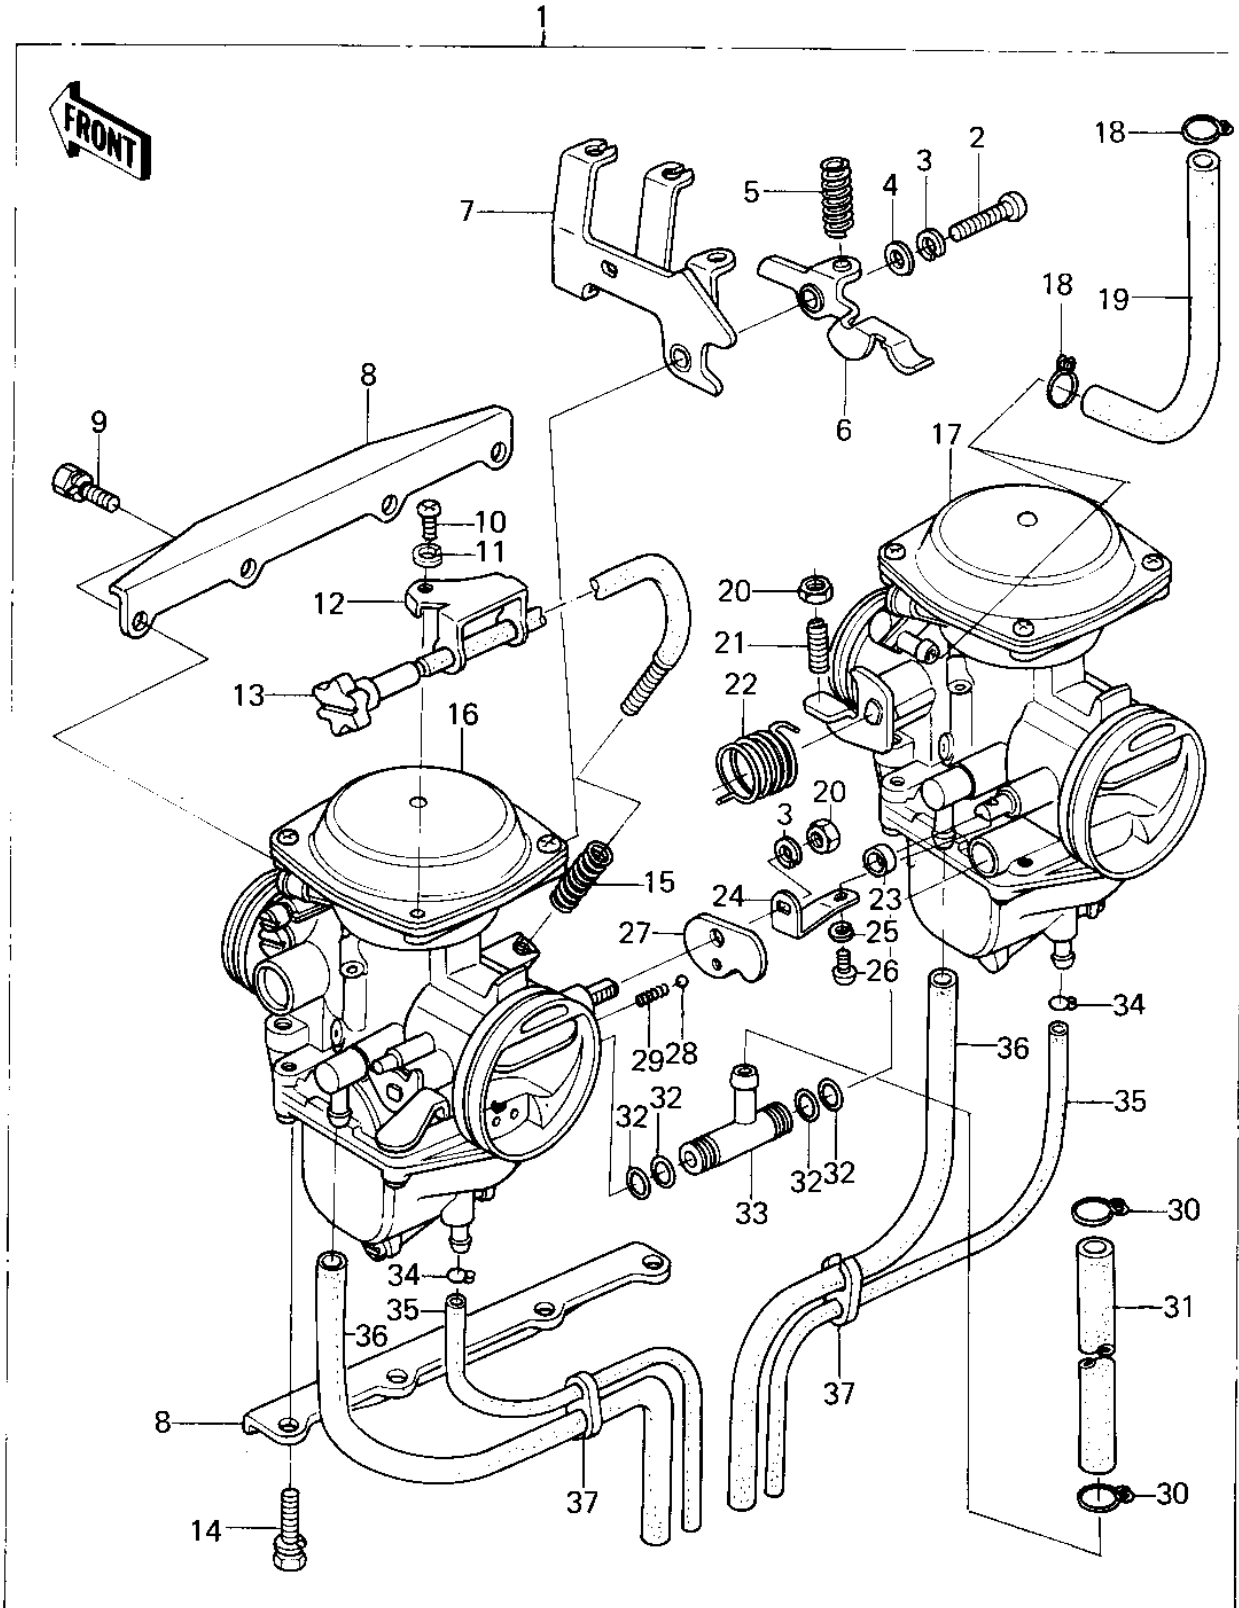

1978 KZ400-C1 PARTS DIAGRAM

CARBURETOR ASSY

1978 KZ400-C1 PARTS LIST

CARBURETOR ASSY

ITEM NAME	PART NUMBER	QUANTITY
CARBURETOR ASSY (Ref # 1)	16001-1334	1
SCREW-PAN-CROS,5X25 (Ref # 2)	220B0525	1
WASHER SPRING 5MM (Ref # 3)	461F0500	2
WASHER,PLAIN (Ref # 4)	16039-027	1
SPRING (Ref # 5)	92081-1003	1
ROCKER ARM (Ref # 6)	11034-1009	1
BRACKET,THR.CBL (Ref # 7)	11034-1008	1
PLATE,STAY (Ref # 8)	16065-1012	2
SCREW,6X16 (Ref # 9)	92009-1129	4
SCREW PAN HEAD 4X10 (Ref # 10)	220B0410	1
WASHER SPRING 4MM (Ref # 11)	461F0400	1
STAY,STOP SCREW (Ref # 12)	11034-1202	1
SCREW,THROTTLE STOP (Ref # 13)	16021-1007	1
BOLT,HEX HEAD,6X22 (Ref # 14)	92009-1006	4
SPRING,STOP SCREW (Ref # 15)	92081-1062	1
CARBURETOR,L.H. (Ref # 16)	16001-1064	1
CARBURETOR,R.H. (Ref # 17)	16001-1065	1
CLAMP,FUEL HOSE (Ref # 18)	92037-1040	2
HOSE,FUEL INLET (Ref # 19)	92059-1001	1
NUT,5MM (Ref # 20)	311B0500	2
SCREW,SLOTTED (Ref # 21)	16021-1002	1
SPRING (Ref # 22)	92081-1063	1
COLLAR,CHOKE LEVER (Ref # 23)	16073-1001	1
BRACKET,CHOKE LEVER (Ref # 24)	11034-1203	1
WASHER SPRING 3MM (Ref # 25)	461F0300	1
SCREW-PAN-HEAD 3X6 (Ref # 26)	220B0306	1
CAM,CHOKE LINK (Ref # 27)	13169-1015	1
BALL,STEEL,1/8" (Ref # 28)	600A0400	1
SPRING (Ref # 29)	92081-1004	1

1978 KZ400-C1 PARTS LIST

CARBURETOR ASSY

ITEM NAME	PART NUMBER	QUANTITY
CLAMP,FUEL INLET TUBE (Ref # 30)	92037-1075	2
TUBE,FUEL INLET (Ref # 31)	92059-1029	1
"O" RING (Ref # 32)	92055-1004	4
FITTING,FUEL TUBE (Ref # 33)	92005-1033	1
CLAMP,TUBE,OVERFLOW (Ref # 34)	92037-1142	2
HOSE,FUEL OVERFLOW (Ref # 35)	92059-111	2
HOSE (Ref # 36)	92059-110	2
CLAMP,OVERFLOW (Ref # 37)	92037-1067	2