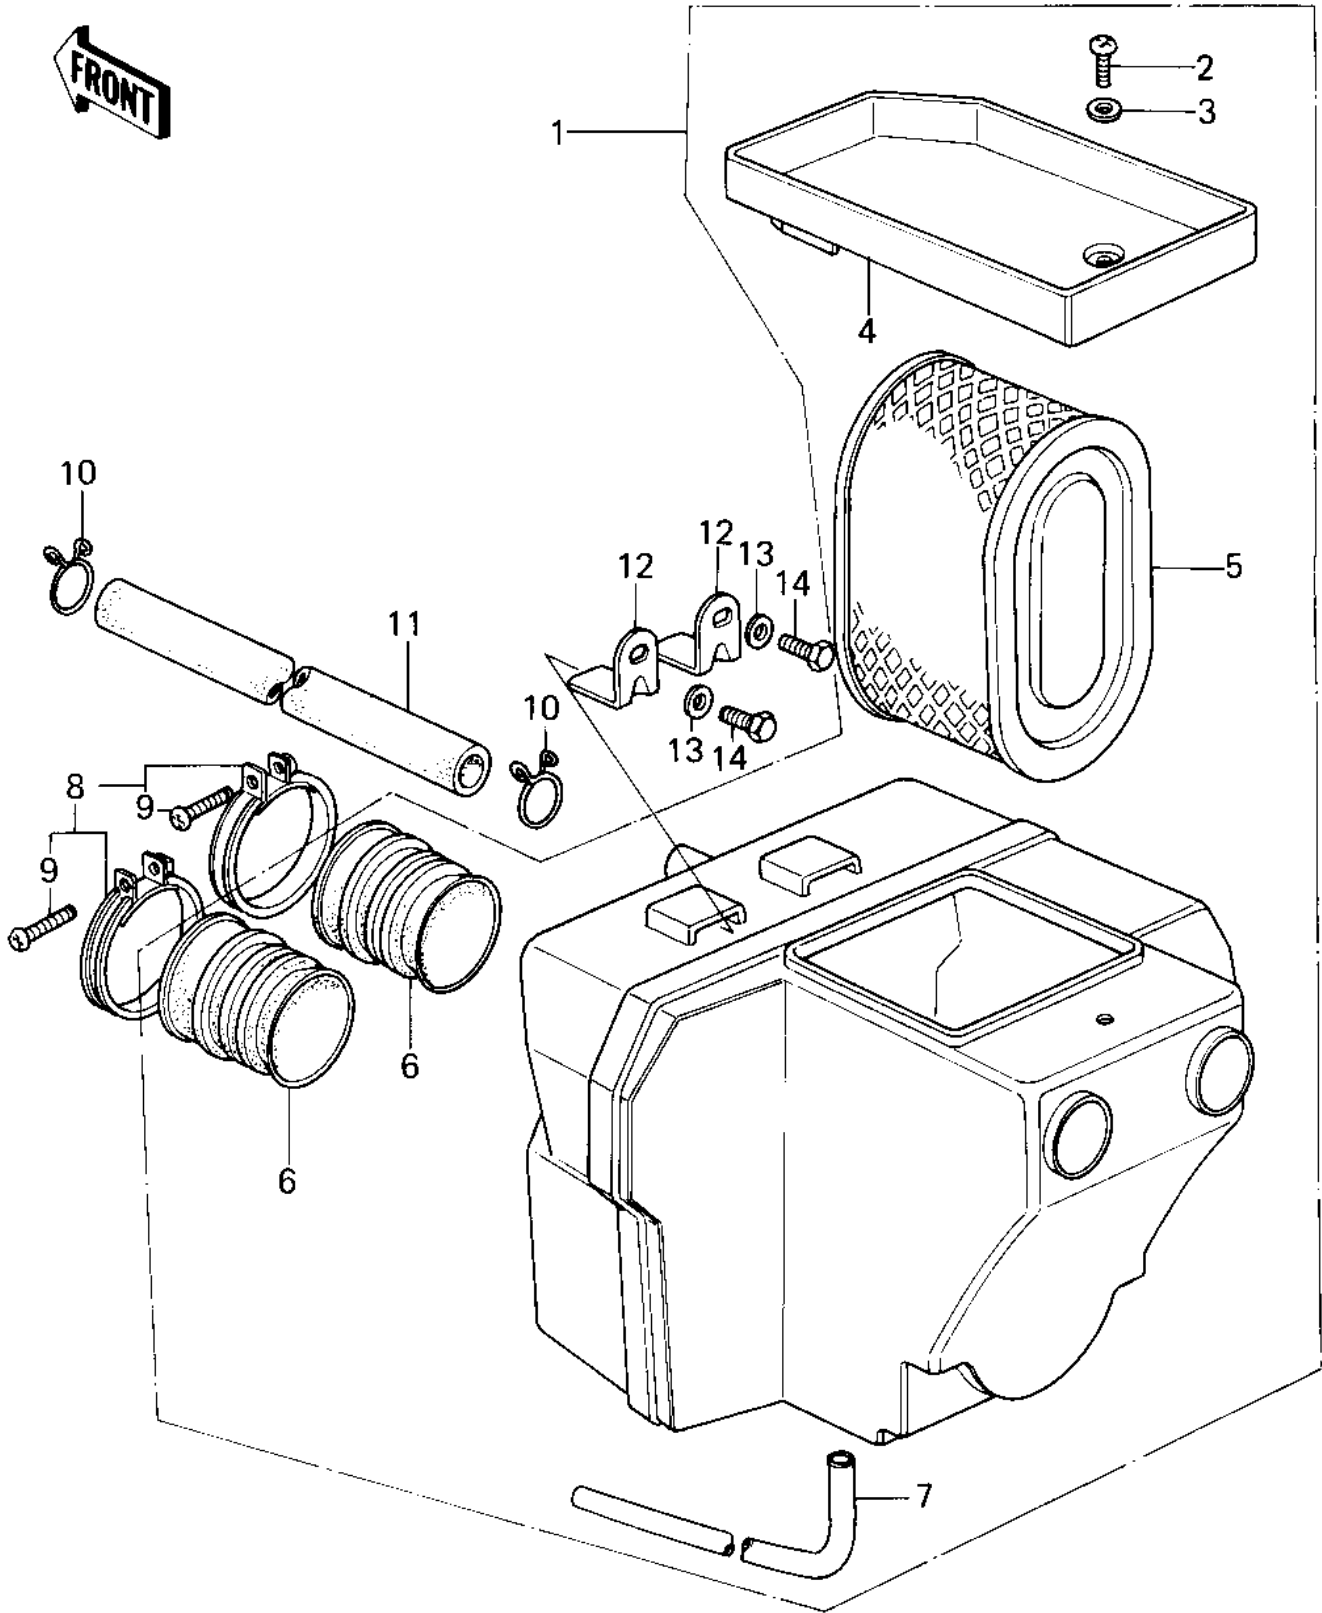

# 1978 KZ400-C1 PARTS DIAGRAM

AIR CLEANER

## 1978 KZ400-C1 PARTS LIST

### AIR CLEANER

ITEM NAME	PART NUMBER	QUANTITY
AIR CLEANER ASSY (Ref # 1)	11010-1066	1
SCREW PAN HEAD 6X16 (Ref # 2)	220B0616	1
WASHER PLAIN 6MM (Ref # 3)	410B0600	1
CAP,AIR CLEANER (Ref # 4)	11012-1004	1
DUCT,AIR FILTER (Ref # 6)	14073-5001	2
TUBE,VINYL, 6X300 (Ref # 7)	700Q06300	1
CLAMP,57M/M (Ref # 8)	92037-1006	2
SCREW PAN HEAD 5X30 (Ref # 9)	220B0530	2
CLAMP,BREATHER TUBE (Ref # 10)	92037-213	2
TUBE,BREATHER,270M/M (Ref # 11)	92059-1003	1
BRACKET,AIR CLEANER (Ref # 12)	11034-1058	2
WASHER PLAIN 8MM (Ref # 13)	410B0800	2
BOLT SMALL (Ref # 14)	114G0812	2