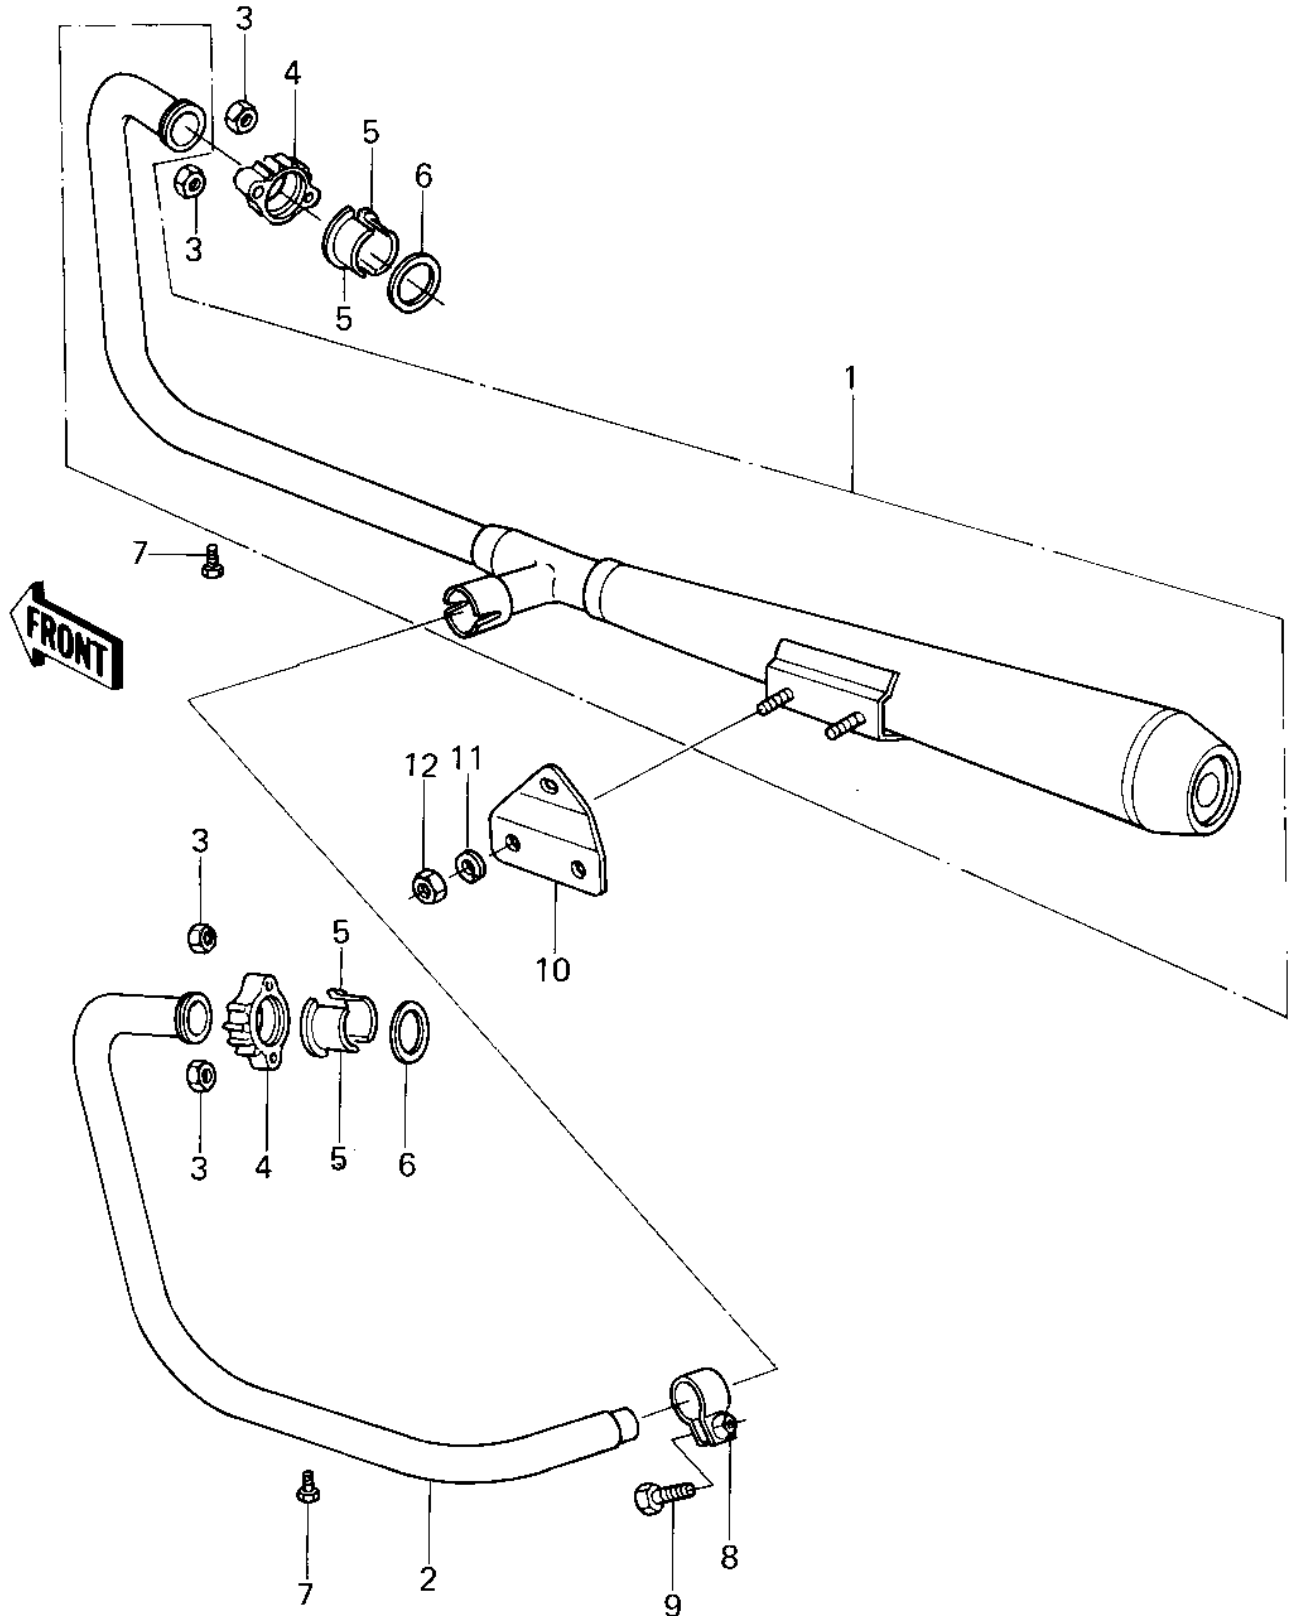

1978 KZ400-C1 PARTS DIAGRAM

MUFFLER

1978 KZ400-C1 PARTS LIST

MUFFLER

ITEM NAME	PART NUMBER	QUANTITY
MUFFLER ASSY (Ref # 1)	18001-1031	1
PIPE,EXHAUST,L.H (Ref # 2)	18049-1027	1
NUT,LOCK 6MM (Ref # 3)	92017-014	4
HOLDER,EX PIPE,BARREL (Ref # 4)	18069-056-2H	2
COLLAR,MUFFLER (Ref # 5)	92027-1007	4
GASKET,EXHAUST PIPE (Ref # 6)	11060-1242	2
BOLT (6X10) (Ref # 7)	110R0610	2
CLAMP,EXH PIPE CONNCT (Ref # 8)	92037-180	1
BOLT-SMALL-UPSET 8X25 (Ref # 9)	115G0825	1
BRACKET,MUFFLER (Ref # 10)	18024-031	1
WASHER SPRING 8MM (Ref # 11)	461F0800	2
NUT,8M/M (Ref # 12)	317B0800	2