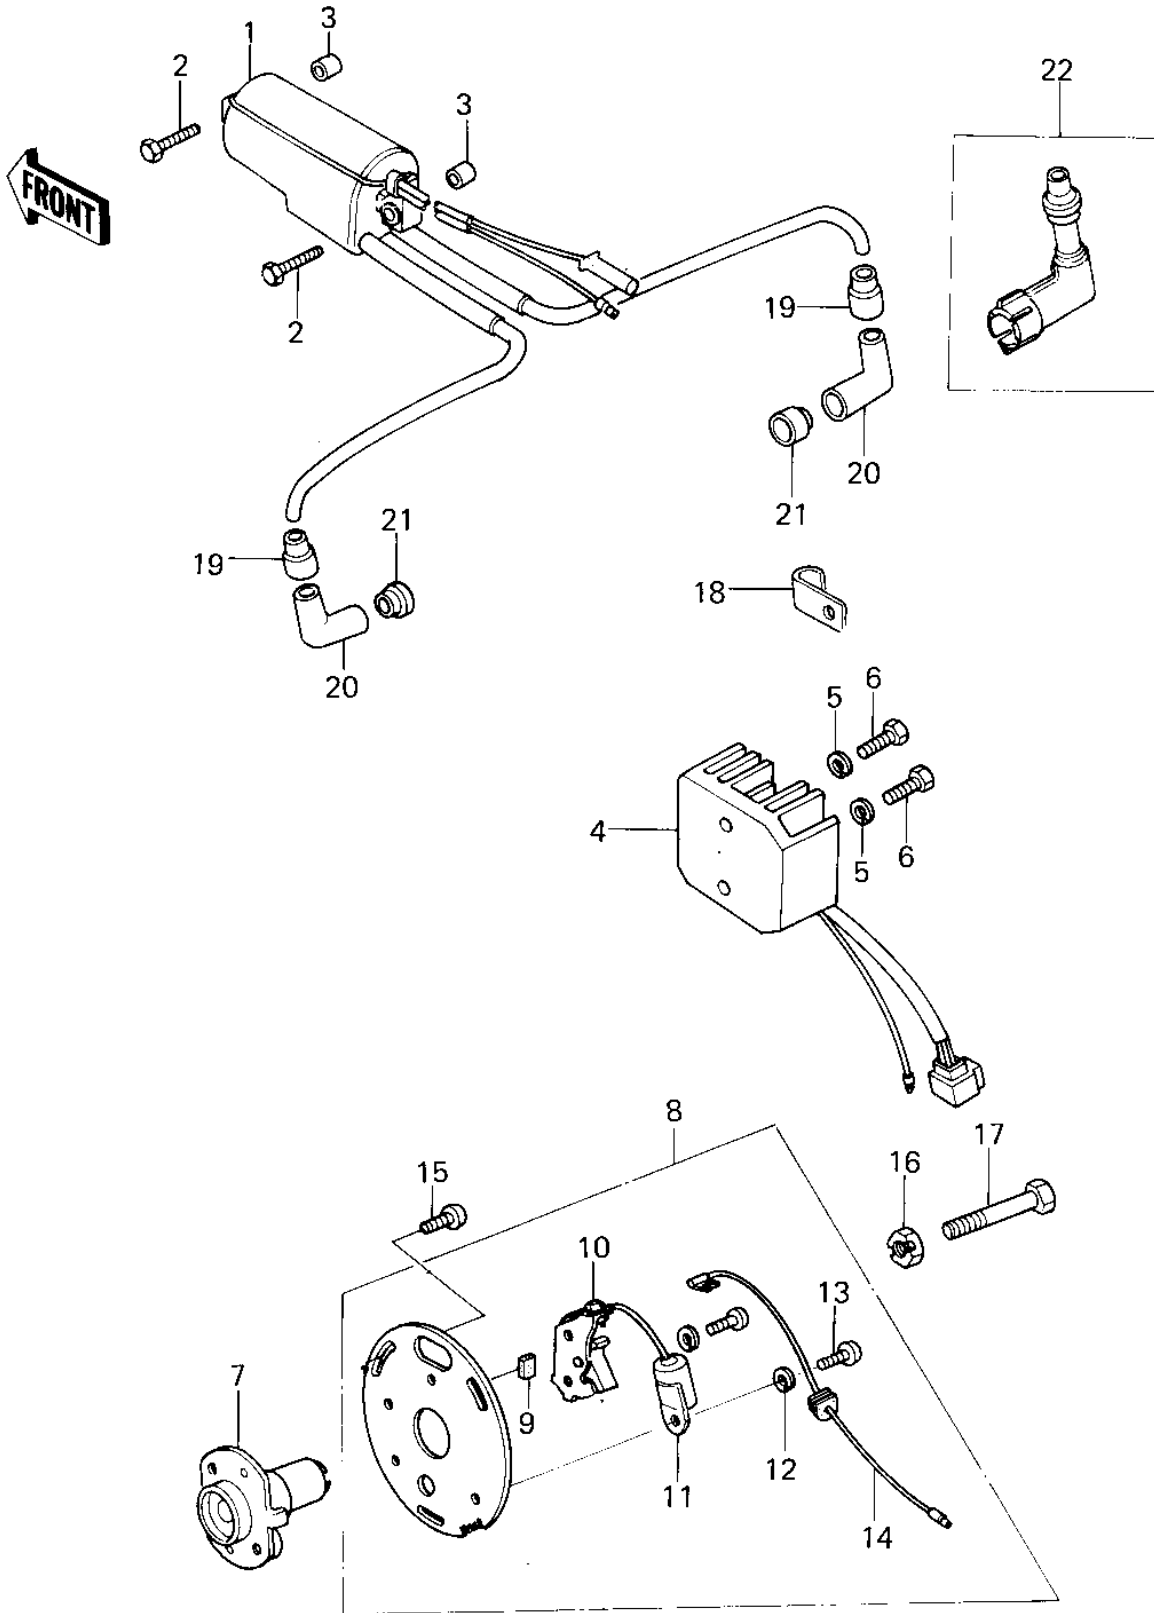

1978 KZ400-C1 PARTS DIAGRAM

IGNITION/REGULATOR

1978 KZ400-C1 PARTS LIST

IGNITION/REGULATOR

ITEM NAME	PART NUMBER	QUANTITY
COIL-IGNITION (Ref # 1)	21121-1174	1
BOLT, IGNITION COIL (Ref # 2)	92003-170	2
COLLAR,IGNITION COIL (Ref # 3)	92027-276	2
REGULATOR (Ref # 4)	21066-029	1
WASHER SPRING 6MM (Ref # 5)	461F0600	2
BOLT-UPSET,6X16 (Ref # 6)	112G0616	2
GOVERNOR,BREAKER (Ref # 7)	21148-1002	1
BREAKER ASSY,CONTACT (Ref # 8)	21008-1014	1
FELT OIL (Ref # 9)	21019-005	1
BREAKER,CONTACT (Ref # 10)	21008-027	1
CONDENSER (Ref # 11)	21013-1004	1
WASHER SPRING 6MM (Ref # 12)	461F0600	4
SCREW PAN HEAD 4X6 (Ref # 13)	220B0406	4
WIRE,LEAD,BREAKER (Ref # 14)	26011-1030	1
SCREW PAN HEAD 5X12 (Ref # 15)	220B0512	3
WASHER,SPARK ADVANCER (Ref # 16)	92022-244	1
BOLT-8X63 (Ref # 17)	92001-1397	1
CLAMP,WIRING HARNESS (Ref # 18)	21126-008	1
GROMMET,SPARK PLG CAP (Ref # 19)	21132-005	2
CAP-SPARK PLUG,RTFM20 (Ref # 20)	21130-1007	2
GROMMET-PLUG CAP,A (Ref # 21)	21131-004	2
CAP,SPARK PLUG (Ref # 22)	21160-005	2