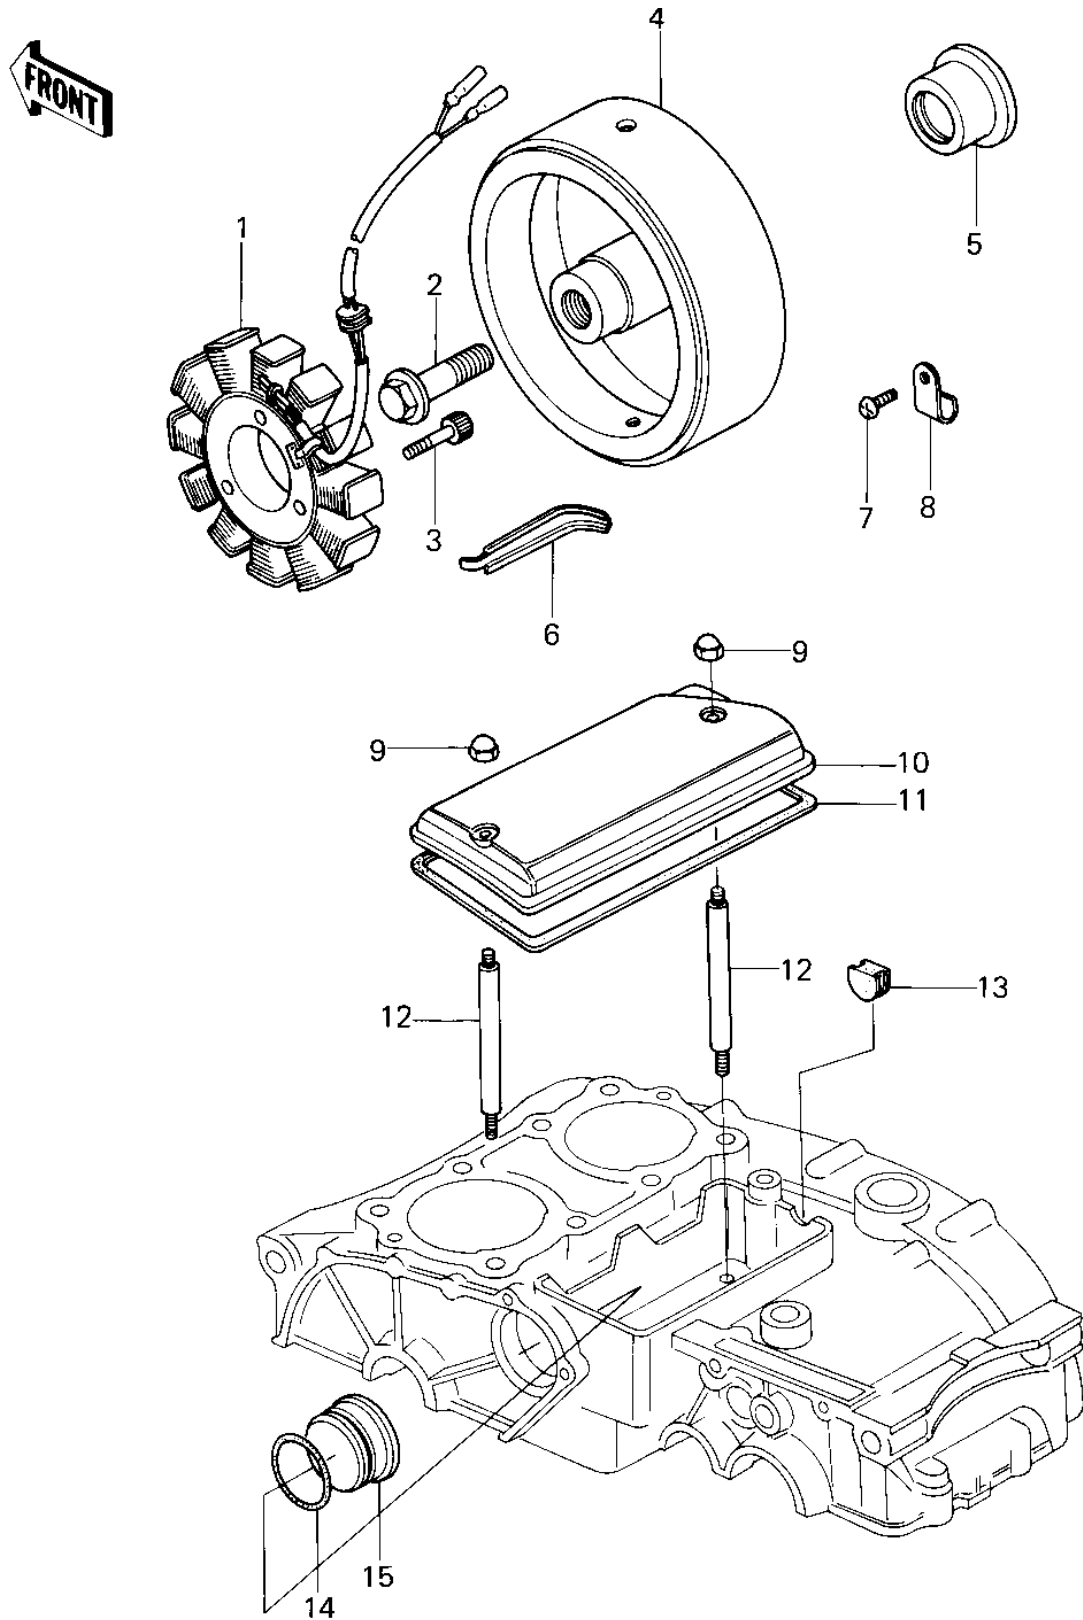

# 1978 KZ400-C1 PARTS DIAGRAM

GENERATOR

## GENERATOR

ITEM NAME	PART NUMBER	QUANTITY
STATOR.ASSY,GENERATER (Ref # 1)	21003-1009	1
BOLT,10X40 (Ref # 2)	92002-1303	1
BOLT,ALLEN,6X28 (Ref # 3)	120P0628	3
FLYWHEEL (Ref # 4)	21050-1004	1
COLLAR (Ref # 5)	92027-1046	1
PLATE,LEAD CLAMP (Ref # 6)	13169-1008	1
SCREW PAN HEAD 6X10 (Ref # 7)	220B0610	1
CLAMP,WIRING HARNESS (Ref # 8)	21126-008	1
NUT-6MM (Ref # 9)	322N0600	2
COVER,STARTER (Ref # 10)	14025-1284	1
GASKET,STARTER COVER (Ref # 11)	11009-1006	1
STUD (Ref # 12)	92004-055	2
GROMMET (Ref # 13)	92071-1006	1
"O" RING,OR42.5X2 (Ref # 14)	92055-1019	1
PLUG,STARTER (Ref # 15)	92066-1015	1