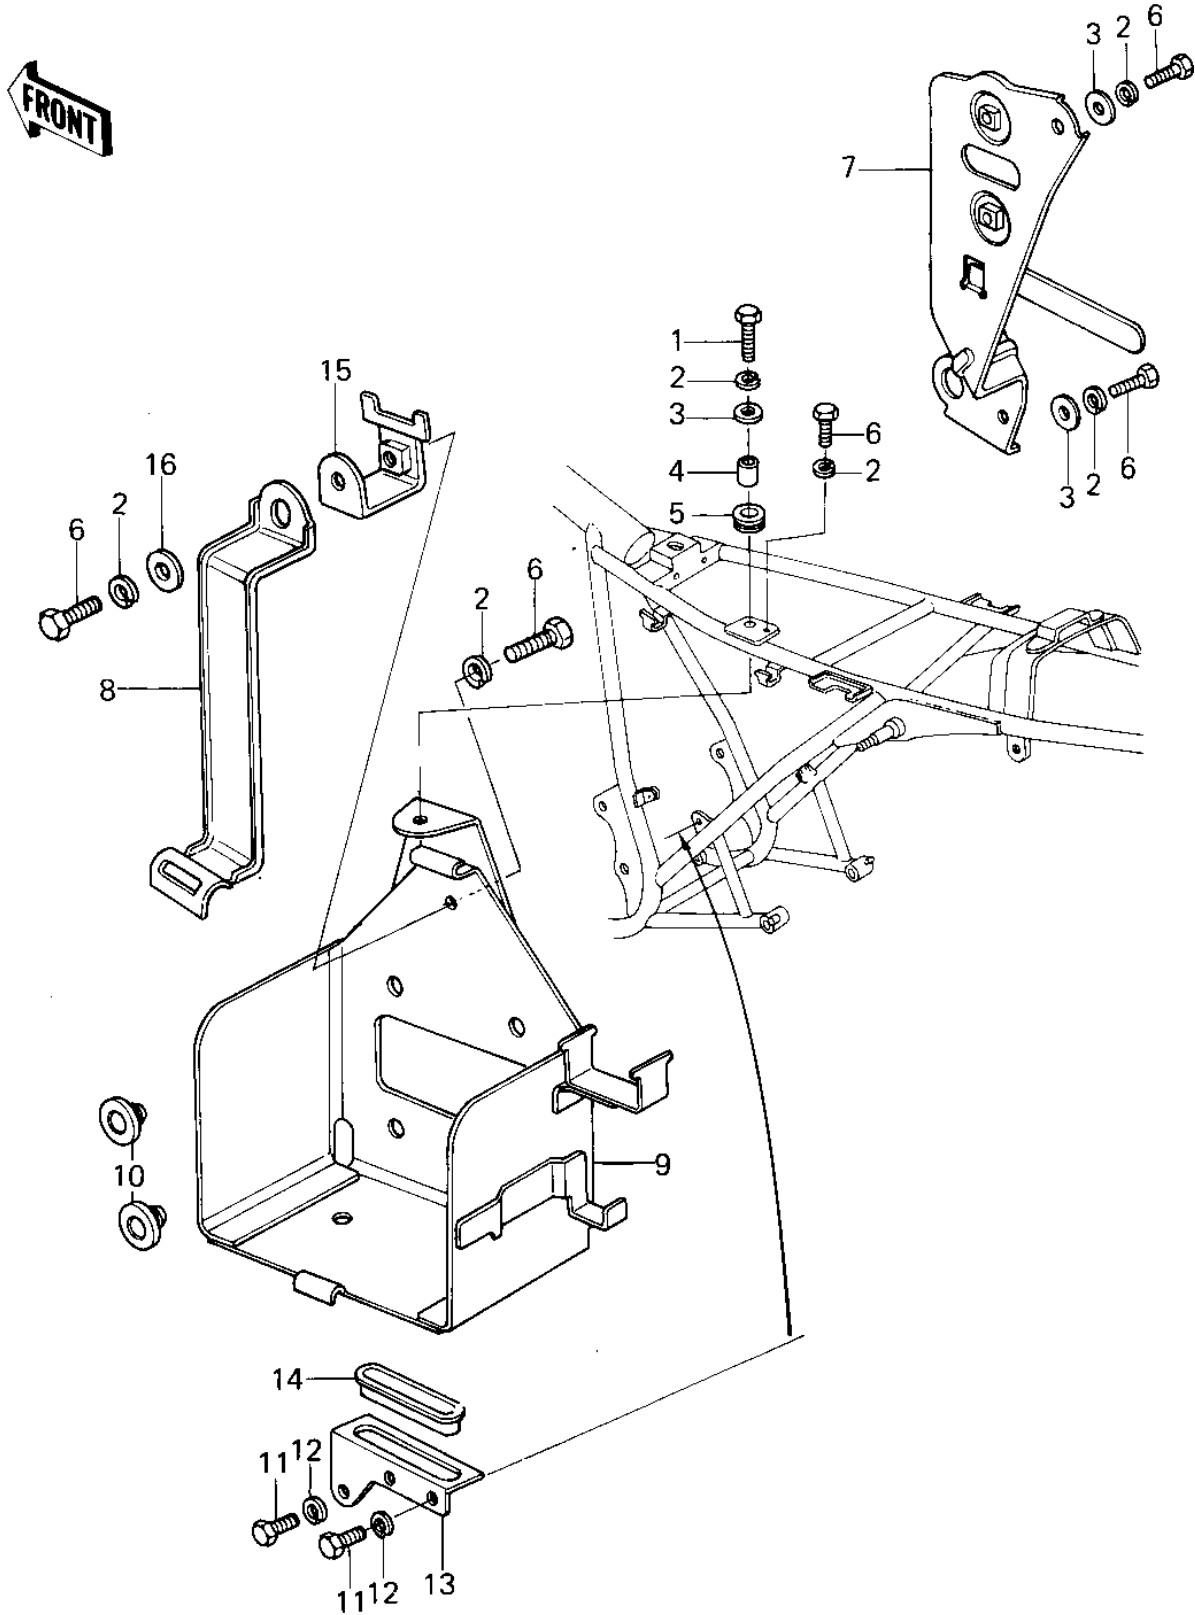

1978 KZ400-C1 PARTS DIAGRAM

BATTERY CASE/ELECTRO BRACKET

1978 KZ400-C1 PARTS LIST

BATTERY CASE/ELECTRO BRACKET

ITEM NAME	PART NUMBER	QUANTITY
BOLT 6X22 (Ref # 1)	112B0622	1
WASHER SPRING 6MM (Ref # 2)	461F0600	6
WASHER 6.5X20X1.6T (Ref # 3)	92022-125	3
COLLAR,6.8X10X8.5 (Ref # 4)	92027-129	1
DAMPER RUBBER (Ref # 5)	92075-076	1
BOLT-UPSET 6X14 (Ref # 6)	112B0614	5
BRACKET,ELECTRIC (Ref # 7)	11034-1071	1
BAND,BATTERY (Ref # 8)	92072-074	1
CASE,BATTERY (Ref # 9)	32097-041	1
DAMPER RUBBER (Ref # 10)	92075-078	7
BOLT-SMALL-UPSET,8X16 (Ref # 11)	115G0816	2
WASHER SPRING 8MM (Ref # 12)	461F0800	2
BRACKET,BASE (Ref # 13)	32129-008	1
DAMPER RUBBER (Ref # 14)	92075-280	1
BRACKET,BATTERY CASE (Ref # 15)	32093-010	1
WASHER PLAIN 6MM (Ref # 16)	411B0600	1