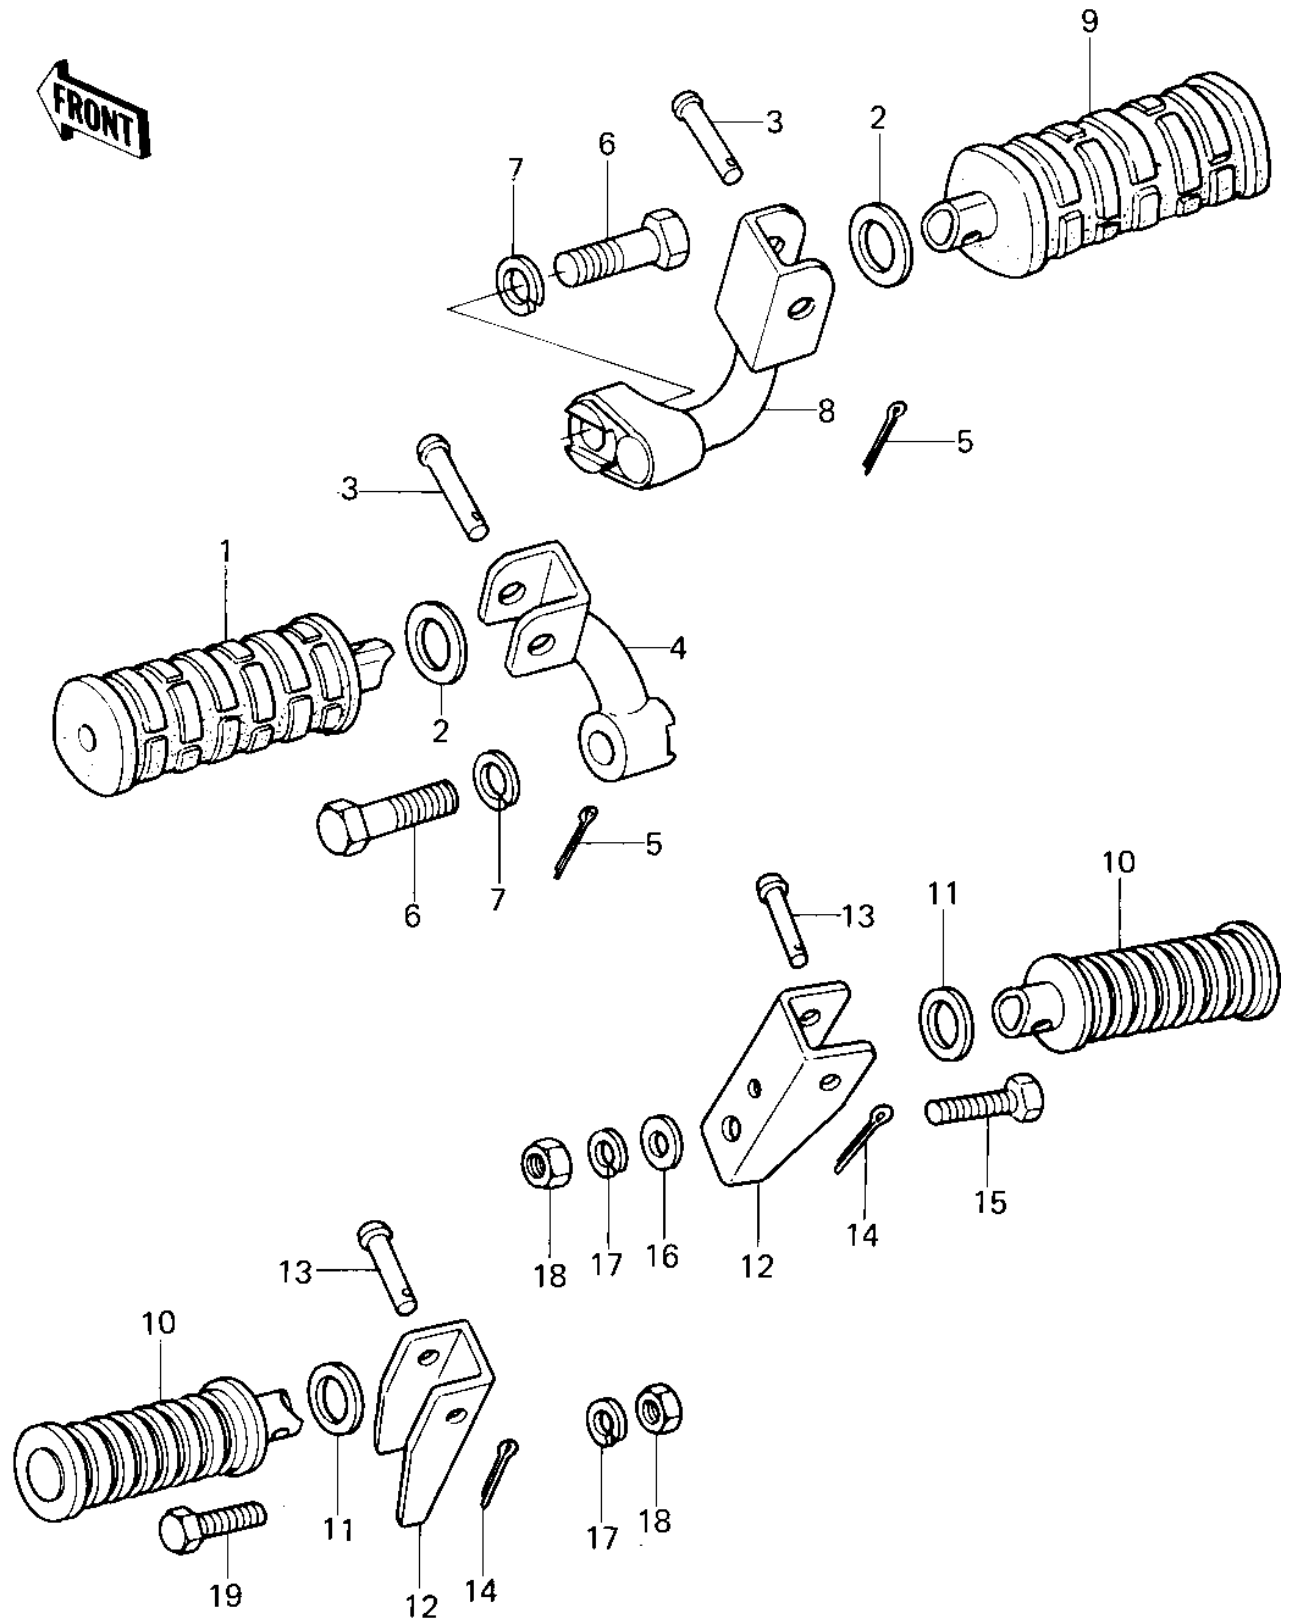

# 1978 KZ400-C1 PARTS DIAGRAM

# 1978 KZ400-C1 PARTS LIST

## FOOTRESTS

ITEM NAME	PART NUMBER	QUANTITY
BAR-FOOTREST,L.H (Ref # 1)	34028-011	1
WASHER,PLAIN (Ref # 2)	92022-250	2
PIN-FOOTREST BAR FIT (Ref # 3)	92043-080	2
HOLDER-STEP,FR,LH (Ref # 4)	34003-1078	1
PIN COTTER 2.5X16 (Ref # 5)	550D2516	2
BOLT-HEX HEAD,12X36 (Ref # 6)	113B1236A	2
WASHER SPRING 12MM (Ref # 7)	461F1200	2
HOLDER-STEP,FR,RH (Ref # 8)	34003-1079	1
BAR-FOOTREST,R.H (Ref # 9)	34028-012	1
RUBBER,FOOTREST (Ref # 10)	92076-027	2
WASHER-PLAIN (OPT) (Ref # 11)	92022-199	2
BRACKET,STEP (Ref # 12)	32054-1021	2
PIN (Ref # 13)	92043-1464	2
PIN,COTTER,2.0X12 (Ref # 14)	550D2012	2
BOLT,HEX HEAD,10X50 (Ref # 15)	92001-1254	1
WASHER,PLAIN,10MM (Ref # 16)	410B1000	1
WASHER,SPRING,10MM (Ref # 17)	461F1000	2
NUT,10MM (Ref # 18)	314B1000	2
BOLT-SMALL-FINE,10X45 (Ref # 19)	113G1045	1