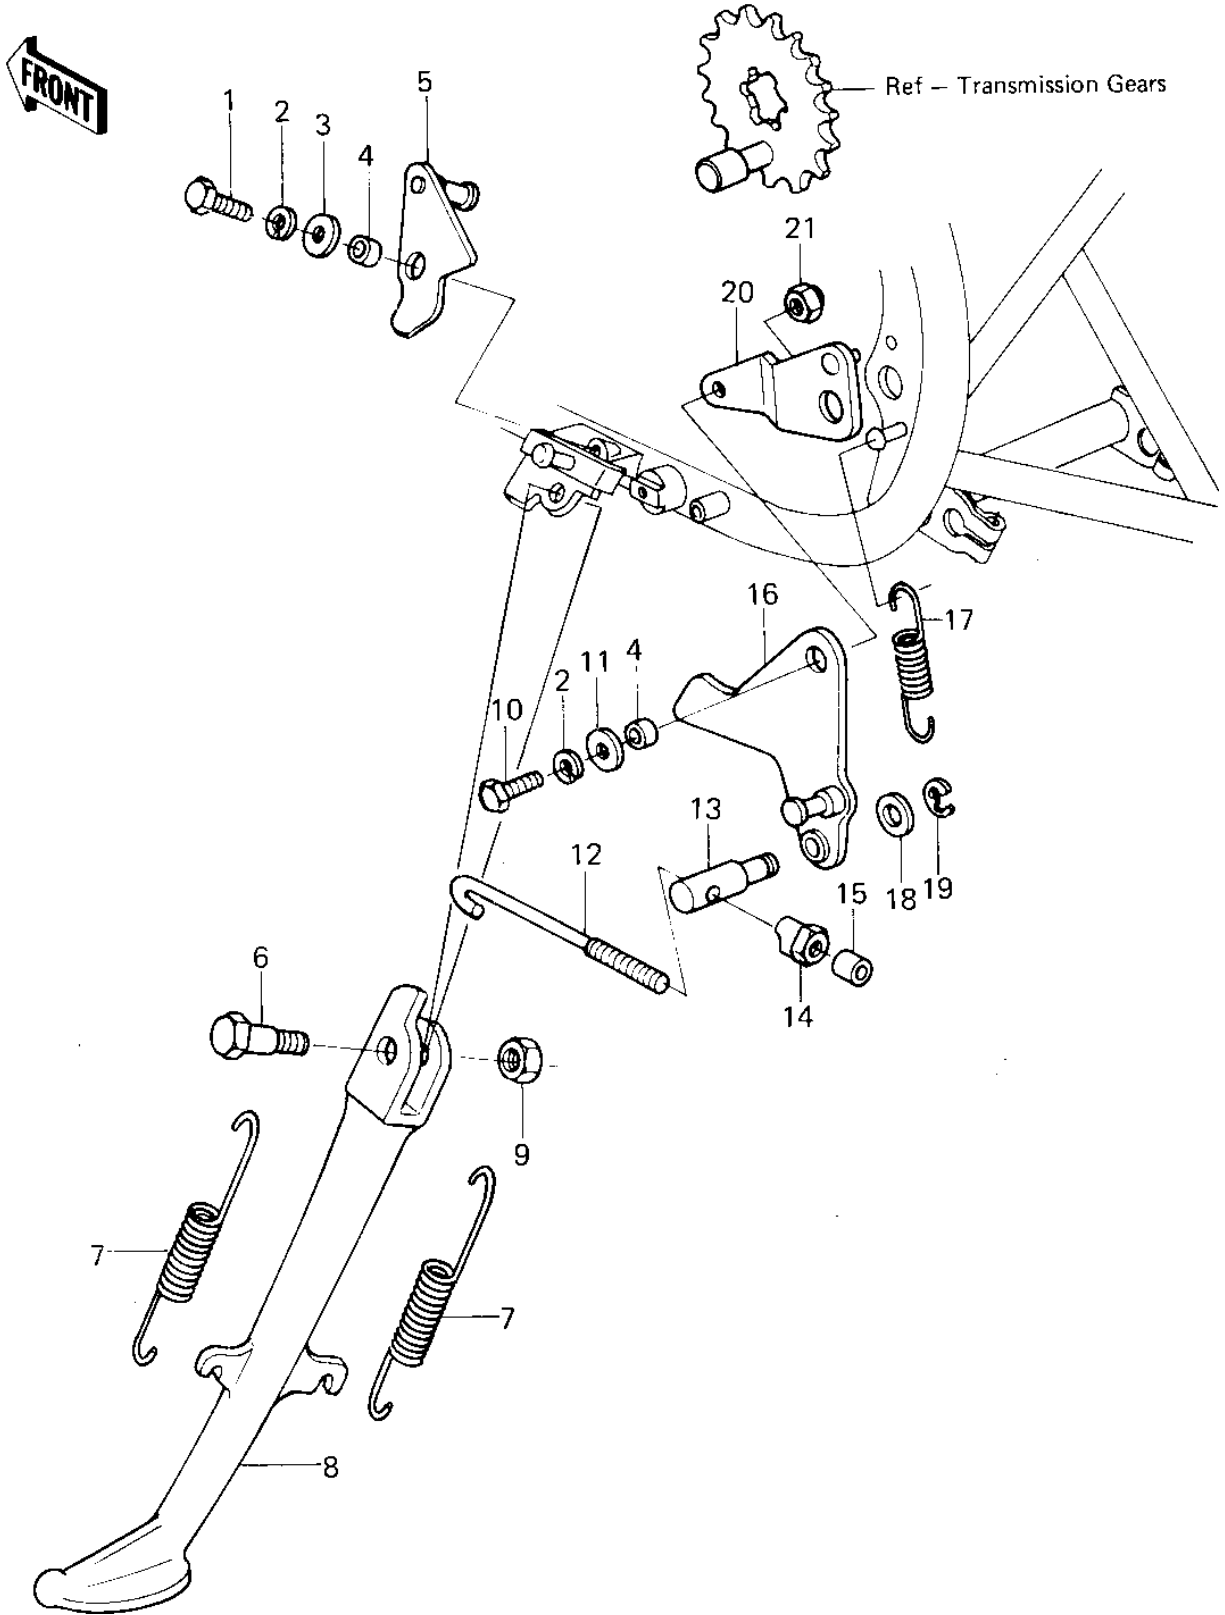

1978 KZ400-C1 PARTS DIAGRAM

STAND

1978 KZ400-C1 PARTS LIST

STAND

ITEM NAME	PART NUMBER	QUANTITY
BOLT-UPSET,6X16 (Ref # 1)	112G0616	1
WASHER SPRING 6MM (Ref # 2)	461F0600	2
WASHER PLAIN 6MM (Ref # 3)	411B0600	1
COLLAR,6.3X10X4.8 (Ref # 4)	92027-1066	2
LATCH,SIDE STAND (Ref # 5)	49031-1001	1
BOLT, SIDE STAND FIT (Ref # 6)	92003-157	1
SPRING,SIDE STAND (Ref # 7)	92081-1020	2
STAND-SIDE (Ref # 8)	34024-1008	1
NUT 10MM (Ref # 9)	315B1000	1
BOLT-UPSET,6X20 (Ref # 10)	112G0620	1
WASHER 6.5X20X1.6T (Ref # 11)	92022-125	1
ROD,TIE,SIDE STAND (Ref # 12)	39111-1002	1
PIN,SIDE STAND (Ref # 13)	92043-1018	1
NUT,6M/M (Ref # 14)	92015-1028	1
TUBE,4.5X9X7 (Ref # 15)	92059-1012	1
LEVER,SIDE STAND (Ref # 16)	13168-1005	1
SPRING (Ref # 17)	92081-1023	1
WASHER PLAIN 8MM (Ref # 18)	410B0800	1
CIRCLIP,6M/M (Ref # 19)	482K6000	1
BRACKET,SIDE STAND (Ref # 20)	11034-1151	1
NUT (Ref # 21)	92019-008	1