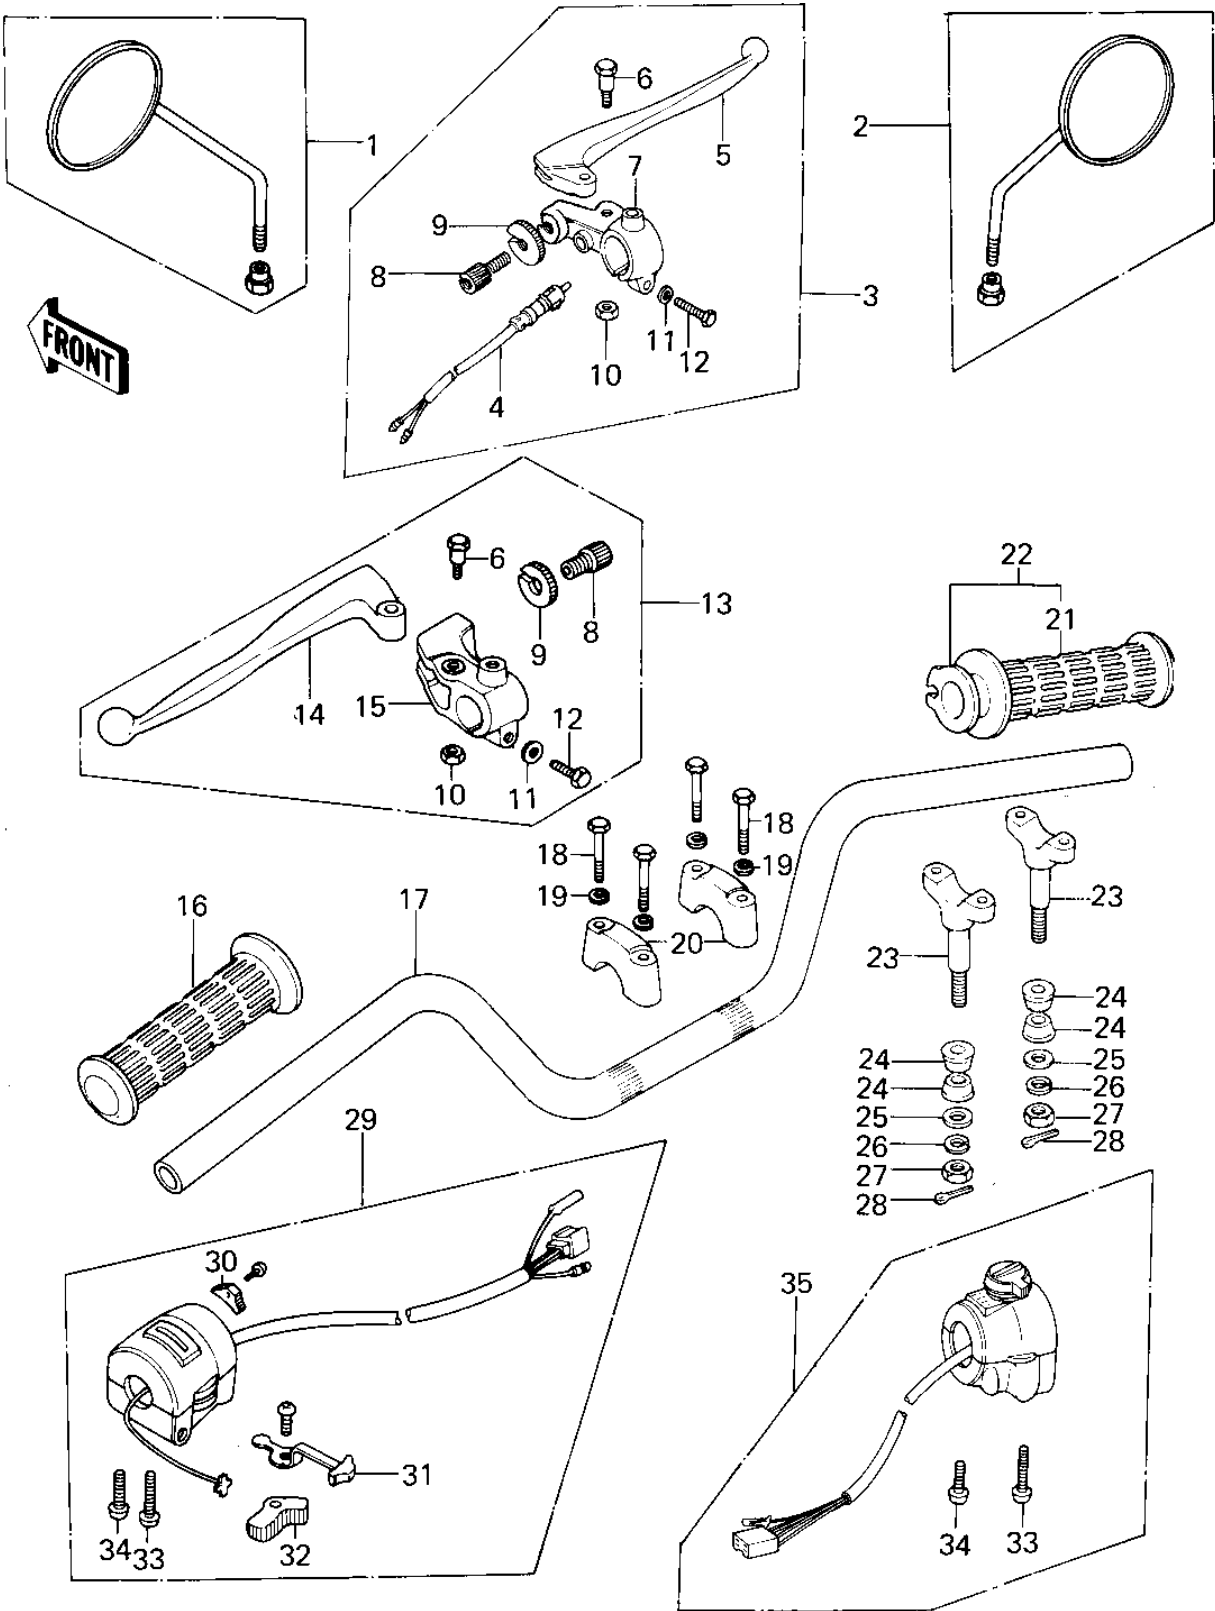

1978 KZ400-C1 PARTS DIAGRAM

HANDLEBAR

1978 KZ400-C1 PARTS LIST

HANDLEBAR

ITEM NAME	PART NUMBER	QUANTITY
REAR VIEW MIRROR,L.H. (Ref # 1)	56001-1015	1
REAR VIEW MIRROR,R.H. (Ref # 2)	56001-1016	(1
LEVER ASSY,FRNT BRAKE (Ref # 3)	46021-031	1
SWITCH-FR. BRAKE LAMP (Ref # 4)	27021-004	1
LEVER FRONT BRAKE (Ref # 5)	46058-004	1
BOLT,HEX HEAD,5X22 (Ref # 6)	92007-046	2
HOLDER-FR BRK LEV,BLK (Ref # 7)	46060-009-21	1
SCREW CABLE ADJUST (Ref # 8)	46055-003	2
NUT-LOCK (Ref # 9)	46056-005	2
NUT-LOCK,5MM (Ref # 10)	92019-014	2
WASHER PLAIN 6MM (Ref # 11)	410B0600	2
BOLT HEX HEAD 6X25 (Ref # 12)	110N0625	2
LEVER ASSY,CLUTCH (Ref # 13)	46076-044	1
LEVER-CLUTCH (Ref # 14)	46092-015	1
HOLDER-CLUTCH LEV,BLK (Ref # 15)	46094-011-21	1
RUBBER,L.H GRIP (Ref # 16)	46075-028	1
HANDLEBAR (Ref # 17)	46003-1019	1
BOLT 8X38 (Ref # 18)	92001-1405	4
WASHER SPRING 8MM (Ref # 19)	461F0800	4
HOLDER-HANDLEBAR (Ref # 20)	46012-008	2
RUBBER,R.H GRIP (Ref # 21)	46061-018	1
GRIP ASSY,THROTTLE (Ref # 22)	46019-038	1
HOLDER-HANDLEBAR LOW (Ref # 23)	46012-010	2
DAMPER RUBBER HANDLE (Ref # 24)	92075-039	4
CAP HANDLEBAR HOLDER (Ref # 25)	46016-003	2
WASHER SPRING 10MM (Ref # 26)	461F1000	2
NUT,10MM (Ref # 27)	314B1000	2
PIN,SNAP (Ref # 28)	554A0800	2
HOUSING ASSY,CONT,L.H (Ref # 29)	46091-1079	1

1978 KZ400-C1 PARTS LIST

HANDLEBAR

ITEM NAME	PART NUMBER	QUANTITY
KNOB,LIGHTING SW L.H (Ref # 30)	46044-013	1
KNOB,LIGHTING SW L.H (Ref # 31)	46043-005	1
BUTTON, HORN PUSH (Ref # 32)	46028-006	1
SCREW-PAN-CROS (Ref # 33)	220B0535	2
SCREW PAN HEAD 5X30 (Ref # 34)	220B0530	2
HOUSING ASSY,R,H, (Ref # 35)	46091-1043	1