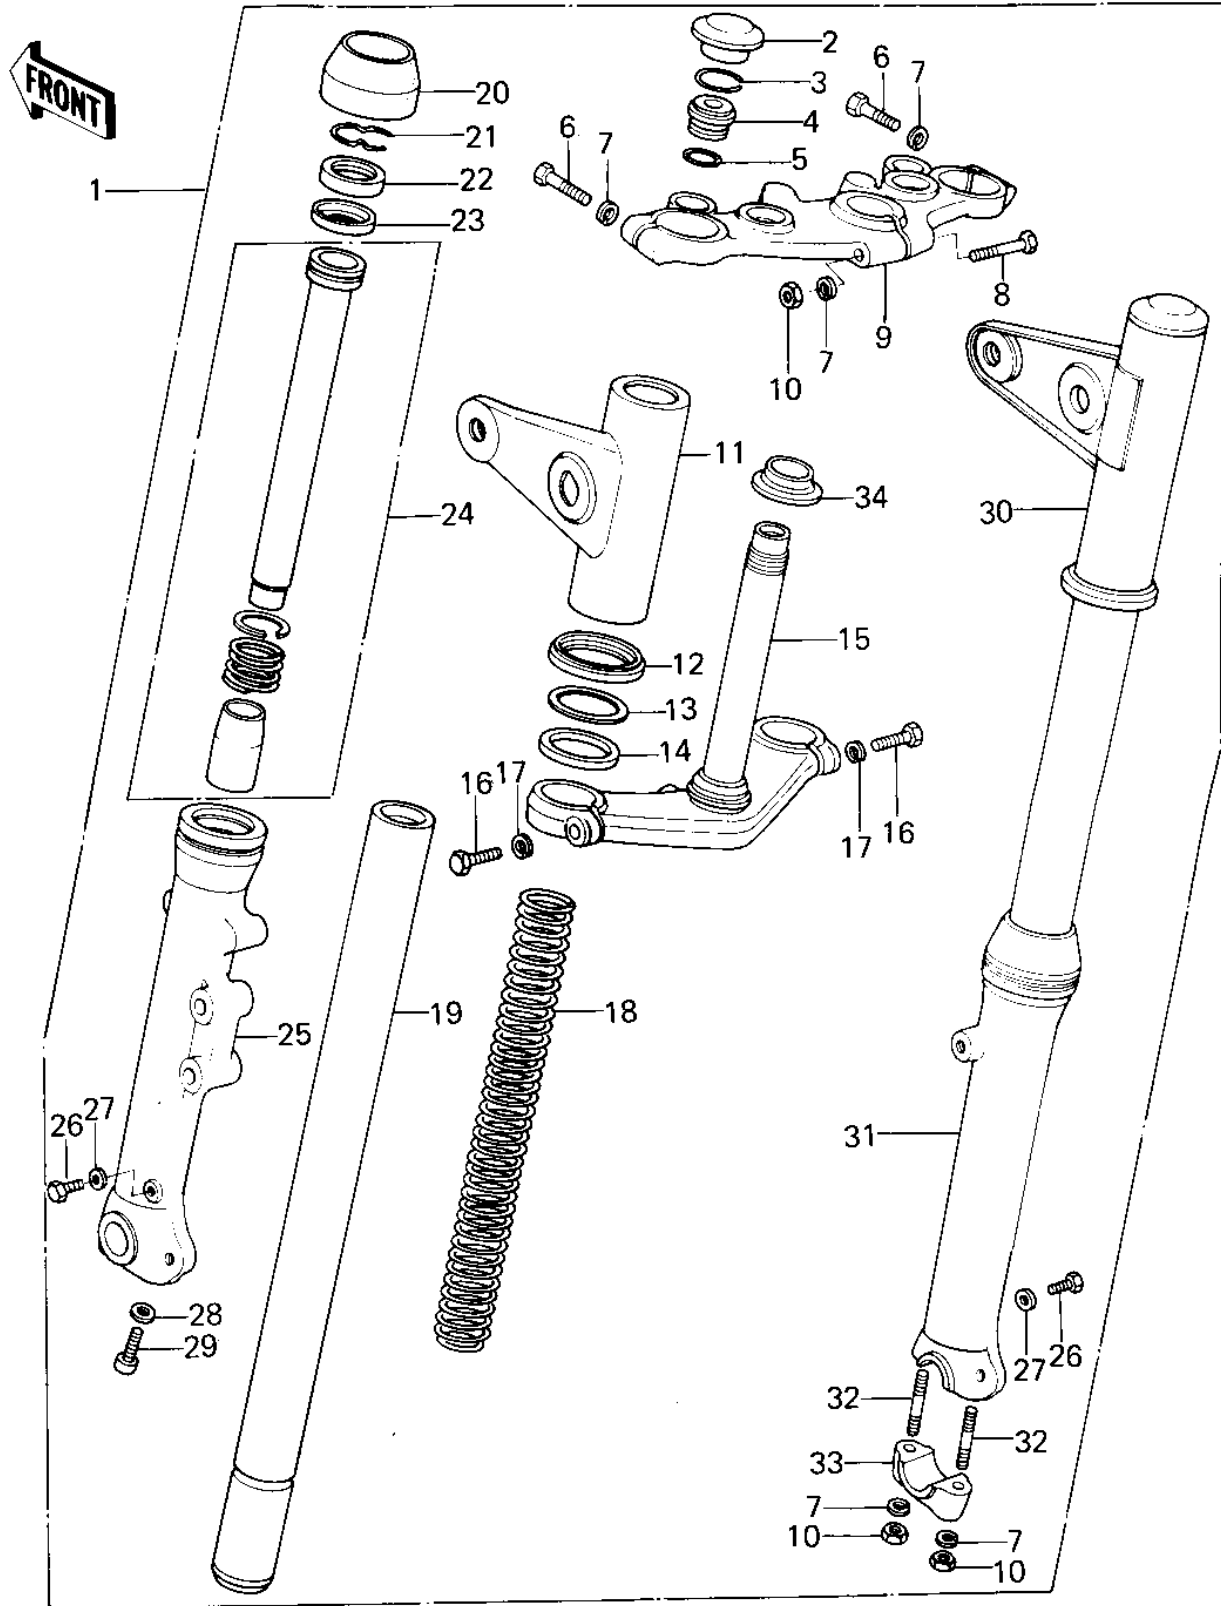

1978 KZ400-C1 PARTS DIAGRAM

FRONT FORK

1978 KZ400-C1 PARTS LIST

FRONT FORK

ITEM NAME	PART NUMBER	QUANTITY
FORK-FRONT (Ref # 1)	44001-1018	1
CAP,RUBBER,FORK TOP (Ref # 2)	11012-1021	2
CIRCLIP (Ref # 3)	44044-023	2
GUIDE,SPRING (Ref # 4)	44029-022	2
"O" RING (Ref # 5)	44046-025	2
BOLT,HEX HEAD,8X40 (Ref # 6)	92001-1063	2
WASHER SPRING 8MM (Ref # 7)	461F0800	5
BOLT,HEX HEAD,8X55 (Ref # 8)	92001-1064	1
HEAD,STEERING STEM (Ref # 9)	44039-1007	1
NUT,LOCK,8MM (Ref # 10)	92017-013	3
COVER,L.H,FORK (Ref # 11)	44033-1009	1
GUIDE,FORK COVER (Ref # 12)	13169-1102	2
WASHER,FORK COVER (Ref # 13)	92022-297	2
DAMPER RUBBER,FK COV (Ref # 14)	92075-240	2
STEM,STEERING (Ref # 15)	44037-1002	1
BOLT,HEX HEAD 10X35 (Ref # 16)	92001-1252	2
WASHER SPRING 10MM (Ref # 17)	461F1000	2
SPRING,FORK INNER (Ref # 18)	44026-1011	2
TUBE,FORK INNER (Ref # 19)	44013-1010	2
DUST SHIELD,FORK (Ref # 20)	92093-1063	2
RING,OIL SEAL STOPER (Ref # 21)	44043-057	2
OIL SEAL,FORK (Ref # 22)	92049-1077	2
SPACER,FORK (Ref # 23)	92026-1005	2
CYLINDER-FORK (Ref # 24)	44022-1028	2
TUBE,LH,FORK OUTER (Ref # 25)	44005-1011	1
BOLT HEX HEAD 6X8 (Ref # 26)	110B0608	2
GASKET,DRAIN PLUG (Ref # 26)	44045-047	2
GASKET,DRAIN PLUG (Ref # 27)	44045-047	2
GASKET,FORK CYL BOLT (Ref # 28)	44045-051	2

1978 KZ400-C1 PARTS LIST

FRONT FORK

ITEM NAME	PART NUMBER	QUANTITY
BOLT,FORK CYLINDER (Ref # 29)	44041-078	2
COVER,R.H,FORK (Ref # 30)	44033-1010	1
TUBE,RH,FORK OUTER (Ref # 32)	44006-1011	1
HOLDER,FORK AXLE (Ref # 33)	44063-1003	1
CONE STRNG STEM BERNG (Ref # 34)	92047-006	1