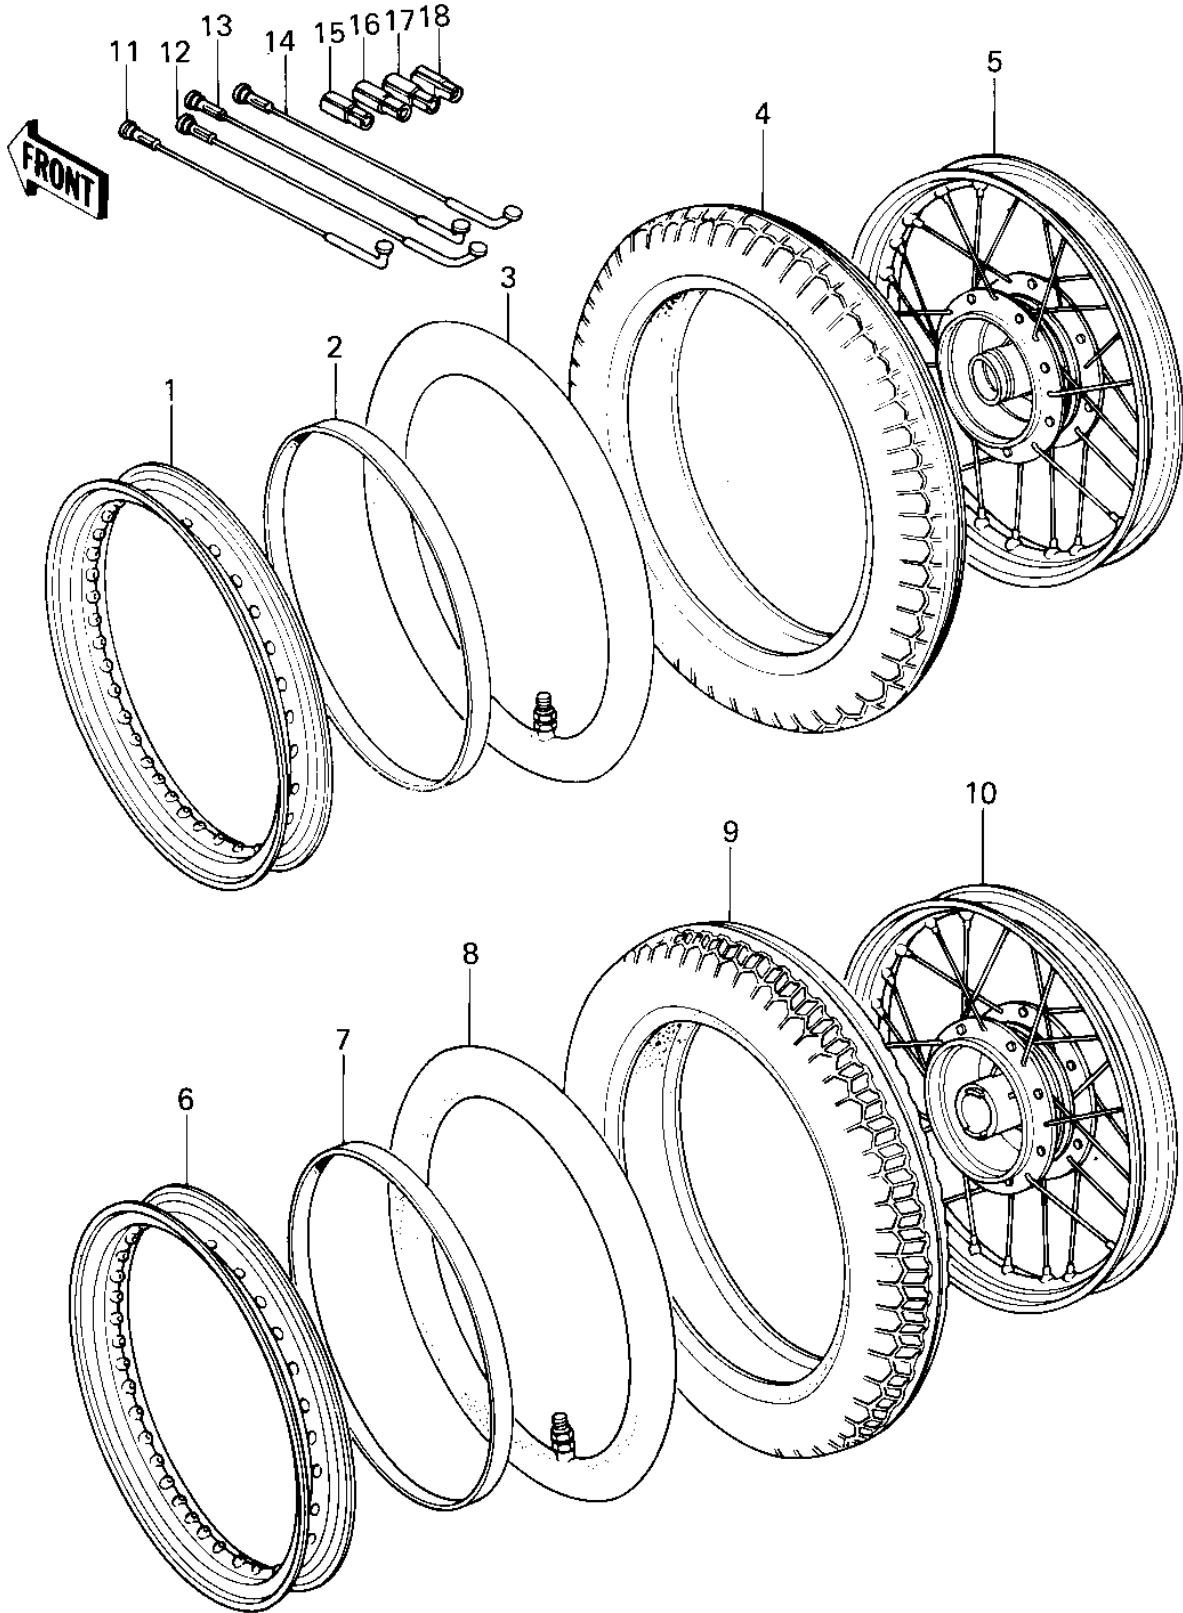

# 1978 KZ400-C1 PARTS DIAGRAM

WHEELS/TIRES

## 1978 KZ400-C1 PARTS LIST

### WHEELS/TIRES

ITEM NAME	PART NUMBER	QUANTITY
RIM,FRONT,1.60X18 (Ref # 1)	41025-1008	1
BAND RIM (Ref # 2)	41023-001	1
TUBE 250/275-18 (Ref # 3)	41022-032	1
TIRE 300S-18 Y986A F (Ref # 4)	41002-1032	1
WHEEL ASSY,FRONT (Ref # 5)	41073-5064	1
RIM,REAR,18.5X18 (Ref # 6)	41025-1003	1
BAND,RIM,4.00/5.10-18 (Ref # 7)	41023-1006	1
TUBE 300/325/360-18 (Ref # 8)	41022-028	1
TIRE 350S-18 Y987C R (Ref # 9)	41002-1012	1
WHEEL ASSY,REAR (Ref # 10)	41073-5039	1
SPOKE-ASY,FR INNER (Ref # 11)	41027-045	20
SPOKE-ASY,FR OUTER (Ref # 12)	41028-044	20
SPOKE-ASY,RR INNER (Ref # 13)	41027-5008	18
SPOKE-ASY,RR OUTER (Ref # 14)	41028-5007	18
WEIGHT,BALANCE,10G (Ref # 15)	41075-1007	AR
WEIGHT,BALANCE,20G (Ref # 16)	41075-1008	AR
WEIGHT,BALANCE,30G (Ref # 17)	41075-1009	AR
WEIGHT,BALANCE,5G (Ref # 18)	41075-1010	AR