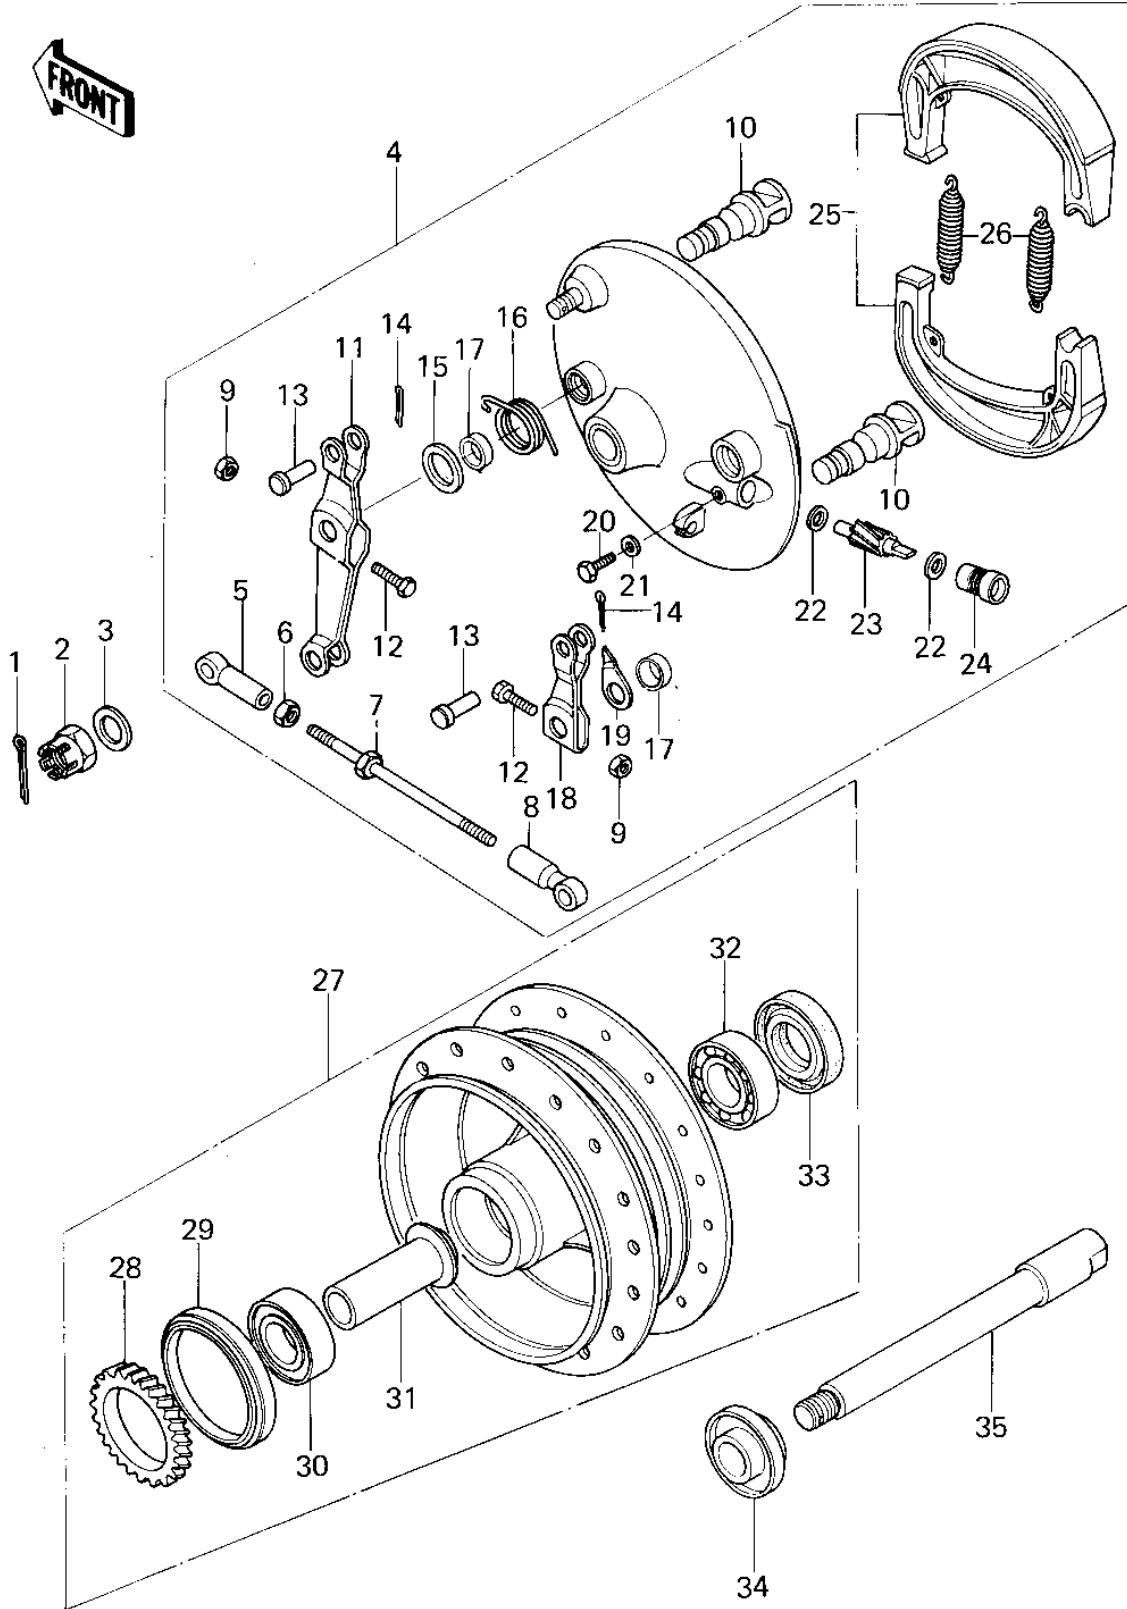

# 1978 KZ400-C1 PARTS DIAGRAM

FRONT HUB/BRAKE

# 1978 KZ400-C1 PARTS LIST

## FRONT HUB/BRAKE

ITEM NAME	PART NUMBER	QUANTITY
PIN COTTER 3.0X25 (Ref # 1)	550D3025	1
NUT,14MM (Ref # 2)	42045-020	1
WASHER PLAIN 14MM (Ref # 3)	410B1400	1
PANEL-ASY,FR BRK (Ref # 4)	41035-1005	1
ROD END 8, BRAKE LEVER CONNECTING (Ref # 5)	41058-008	1
NUT,5MM (Ref # 6)	311B0500	1
ROD BRAKE CAM LEVER CONNECTING (Ref # 7)	41057-004	1
ROD END,BRAKE CONNECT (Ref # 8)	41058-009	1
NUT,6MM (Ref # 9)	41072-007	2
CAM SHAFT,FRONT BRAKE (Ref # 10)	41050-016	2
LEVER FRT BRK CAM 1ST (Ref # 11)	41053-011	1
BOLT-UPSET (Ref # 12)	112G0630	2
PIN BRAKE CONNECT ROD (Ref # 13)	41055-003	2
PIN COTTER 1.2X10 (Ref # 14)	550D1210	2
WASHER,BRAKE CAMSHAFT (Ref # 15)	41052-005	1
SPRING FR BRK CAM LEV (Ref # 16)	41056-001	1
DUST SHIELD BRAKE CAM (Ref # 17)	41051-001	2
LEVER FRT BRK CAM 2ND (Ref # 18)	41053-012	1
INDICATOR,FR BK SHOE (Ref # 19)	41085-015	1
BOLT-UPSET (Ref # 20)	112G0618	1
WASHER PLAIN 6MM (Ref # 21)	411B0600	1
WASHER PINION THRUST (Ref # 22)	41063-003	2
PINION SPEEDOMETER (Ref # 23)	41060-007	1
BUSH SPEDMETER PINION (Ref # 24)	41062-003	1
SHOE,BRAKE (Ref # 25)	41048-019	2
SPRING FRNT BRK SHOE (Ref # 26)	41049-004	2
DRUM-ASSY,FR BRK (Ref # 27)	41034-1008	1
GEAR,SPEEDOMETER,30T (Ref # 28)	41060-1014	1
OIL SEAL WOC55687 (Ref # 29)	92050-017	1

## FRONT HUB/BRAKE

ITEM NAME	PART NUMBER	QUANTITY
BEARING BALL #6302Z (Ref # 30)	601B6302Z	1
SPACER F AXLE BEARING (Ref # 31)	41039-011	1
BEARING BALL #6302 (Ref # 32)	601B6302	1
OIL SEAL WTC25428 (Ref # 33)	92052-005	1
COLLAR,FRONT AXLE (Ref # 34)	92027-1049	1
AXLE,FRONT (Ref # 35)	41068-045	1