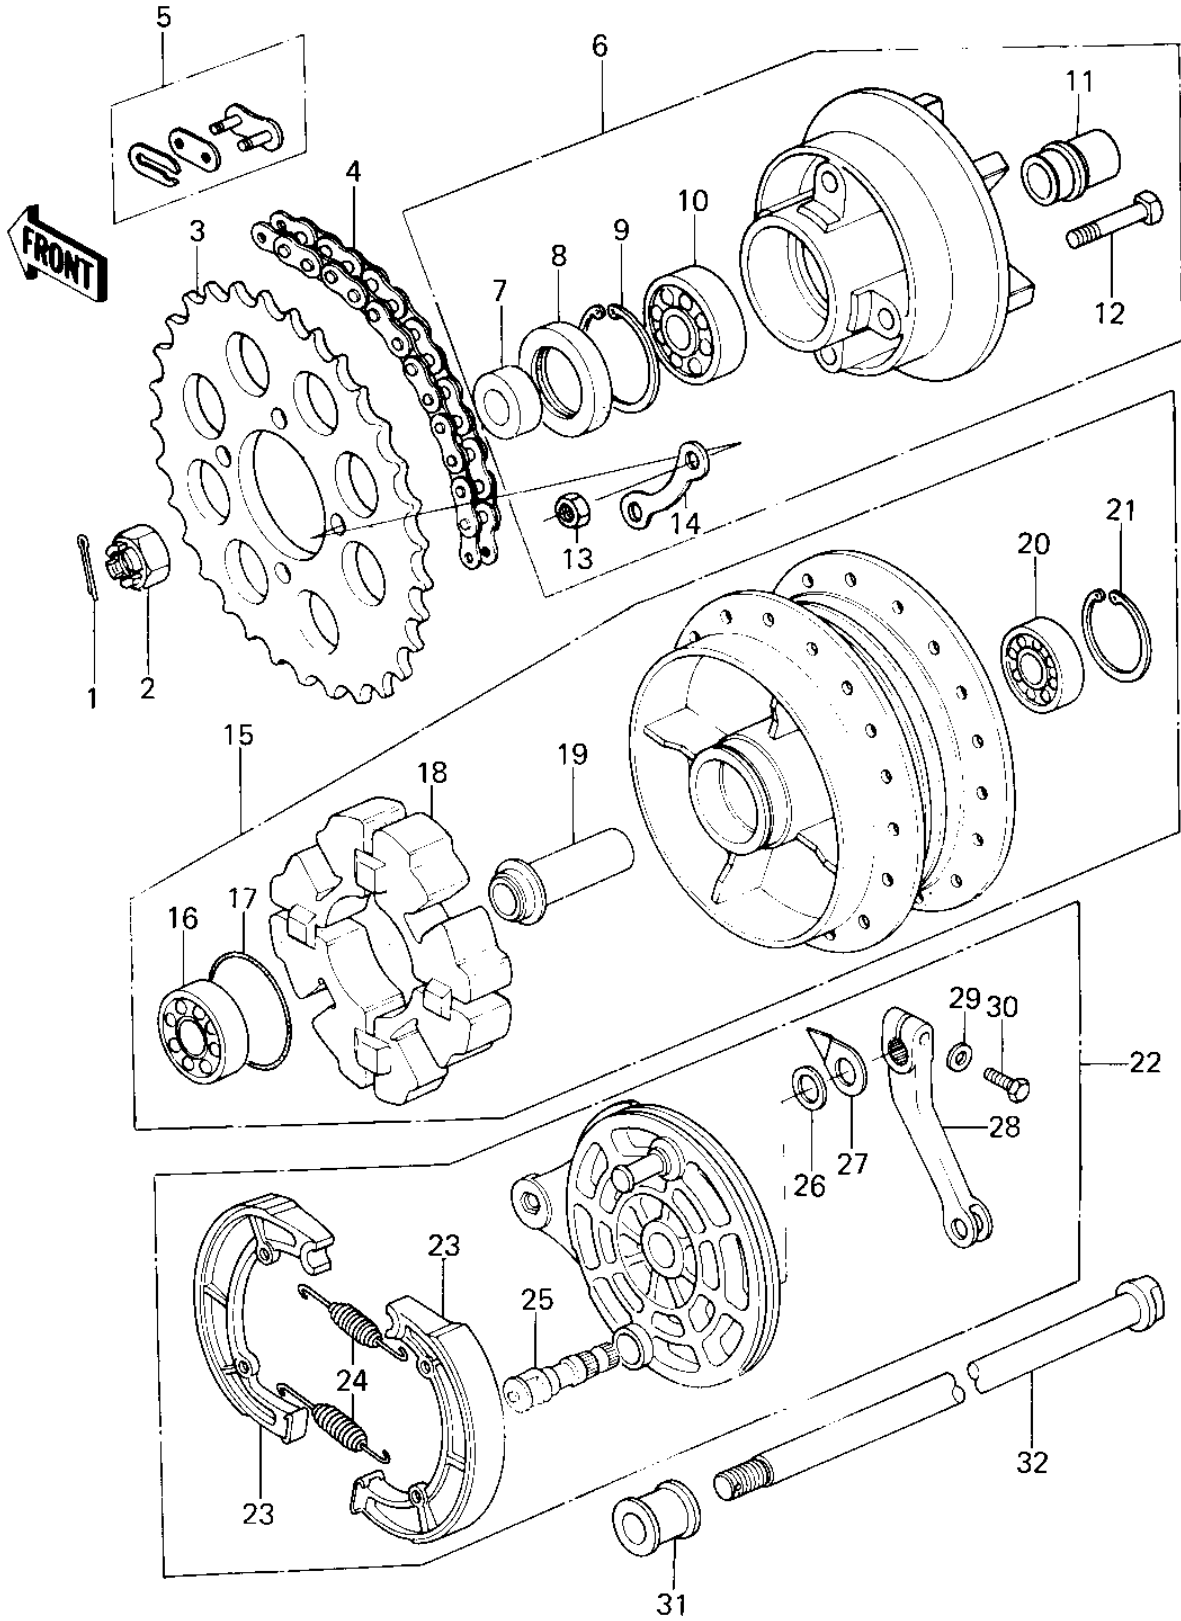

1978 KZ400-C1 PARTS DIAGRAM

REAR HUB/BRAKE/CHAIN

1978 KZ400-C1 PARTS LIST

REAR HUB/BRAKE/CHAIN

ITEM NAME	PART NUMBER	QUANTITY
PIN-COTTER,4.0X35 (Ref # 1)	550D4035	1
NUT CASTLE,16MM (Ref # 2)	92015-055	1
REAR SPROCKET,45T (Ref # 3)	42041-145	1
DR CHAIN 530X100 (Ref # 4)	92057-092	1
CHAIN JOINT 530 (Ref # 5)	92058-008	1
COUPLING ASSY,REAR (Ref # 6)	42033-1002	1
COLLAR,COUPLING,L.H. (Ref # 7)	92027-1014	1
OIL SEAL WTC35527 (Ref # 8)	92052-006	1
RING,SNAP,56.2M/M (Ref # 9)	92033-1043	1
BEARING BALL #6205 (Ref # 10)	601B6205	1
SLEEVE,COUPLING (Ref # 11)	42036-1002	1
BOLT, RR SPROCKET FIT (Ref # 12)	92003-156	4
NUT,10MM (Ref # 13)	314B1000	4
WASHER SPROCKET LOCK (Ref # 14)	92088-005	2
DRUM-ASSY,RR BRK (Ref # 15)	41034-1005	1
BEARING BALL #6303 (Ref # 16)	601B6303	1
"0" RING,60MM (Ref # 17)	671B2560	1
DAMPER,REAR HUB SHOCK (Ref # 18)	92075-1008	1
COLLAR,REAR HUB BRG. (Ref # 19)	92027-1013	1
BEARING-BALL (Ref # 20)	601B6303U	1
CIRCLIP,47M/M (Ref # 21)	92033-1042	1
PANEL-ASY,RR BRK (Ref # 22)	41035-1089	1
SHOE-BRAKE (Ref # 23)	41048-1069	2
SPRING-BRAKE SHOE (Ref # 24)	42020-004	2
CAM,BRAKE (Ref # 25)	41050-1001	1
DUST SHIELD-BRAKE CAM (Ref # 26)	41051-003	1
INDICATOR,BRAKE SHOE (Ref # 27)	41085-004	1
LEVER,BRAKE CAM (Ref # 28)	41053-1001	1
WASHER PLAIN 8MM (Ref # 29)	410B0800	1

1978 KZ400-C1 PARTS LIST

REAR HUB/BRAKE/CHAIN

ITEM NAME	PART NUMBER	QUANTITY
BOLT HEX HEAD 8X28 (Ref # 30)	114G0828	1
COLLAR,REAR AXLE,R.H. (Ref # 31)	92027-1015	1
AXLE,REAR (Ref # 32)	41068-1004	1