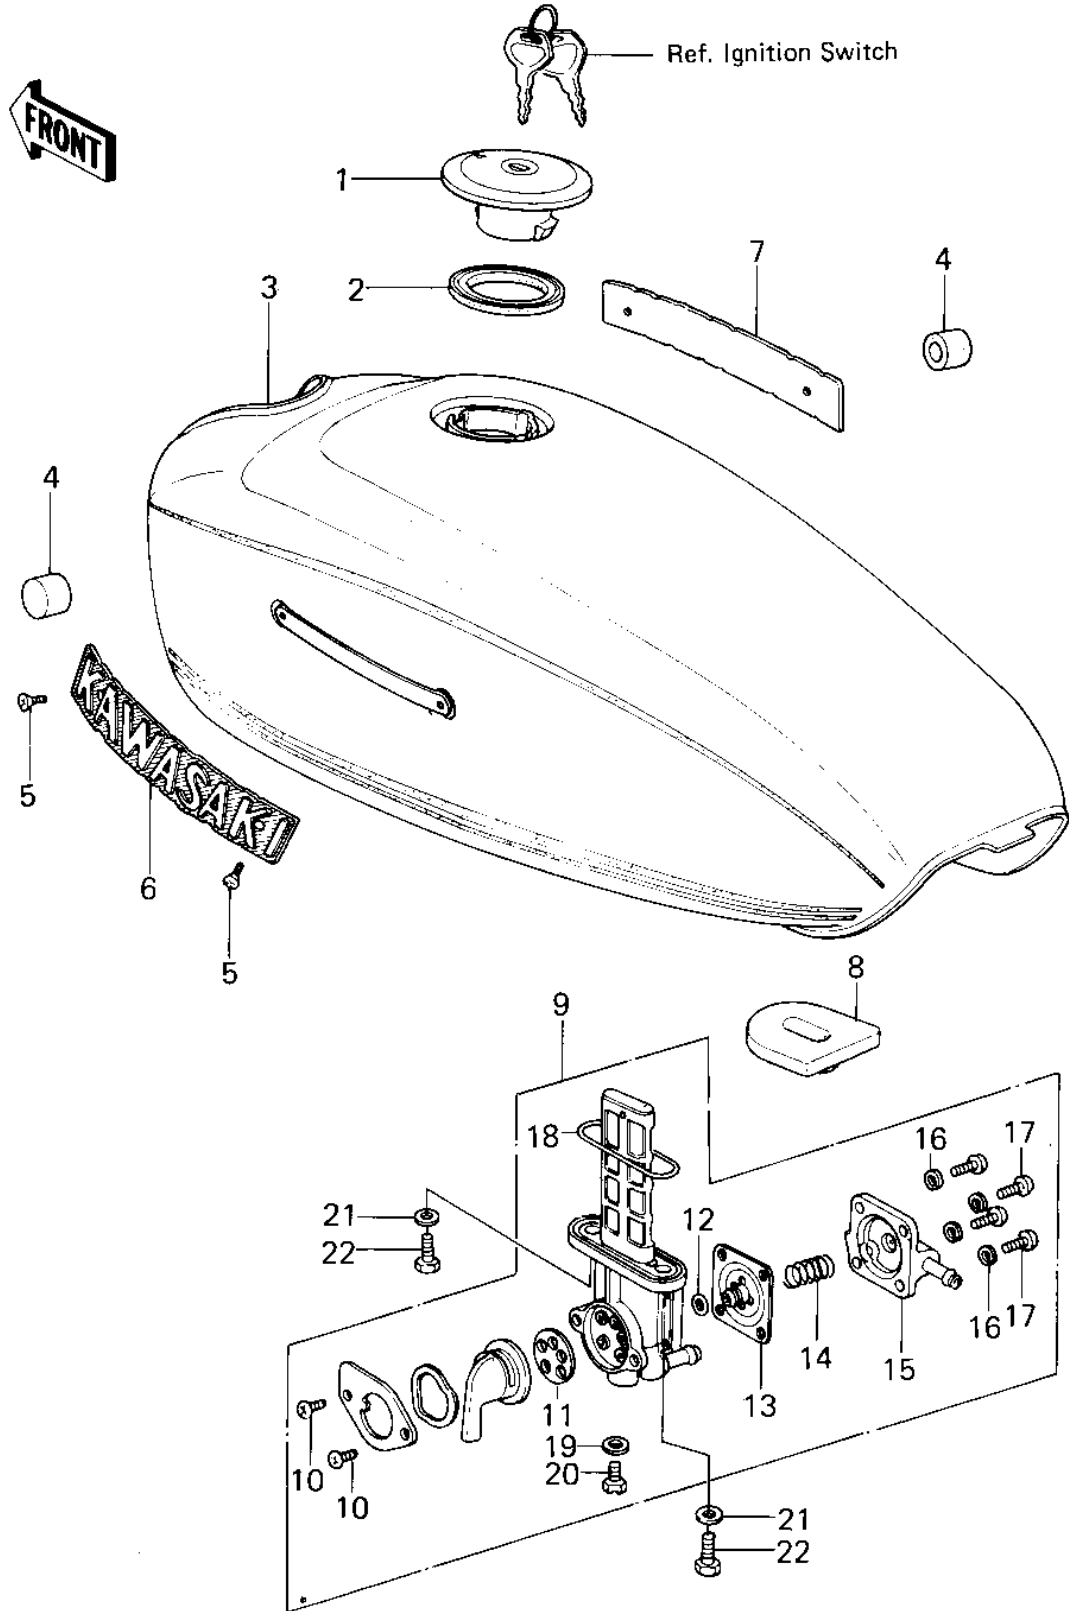

1978 KZ400-C1 PARTS DIAGRAM

FUEL TANK

1978 KZ400-C1 PARTS LIST

FUEL TANK

ITEM NAME	PART NUMBER	QUANTITY
CAP ASSY,TANK (Ref # 1)	51048-1001	1
GASKET,TANKCAP (Ref # 2)	11009-1053	1
TANK-FUEL,L.COPPER (Ref # 3)	51001-1004-A2	1
DAMPER RUBBER-FL TANK (Ref # 4)	92075-101	2
SCREW-CSK-CROS (Ref # 5)	221C0306	4
EMBLEM,FUEL TANK,L.H (Ref # 6)	56014-1013	1
EMBLEM,FUEL TANK,R.H (Ref # 7)	56014-1014	1
DAMPER RUBBER FUEL TA (Ref # 8)	92075-295	1
TAP ASSY,FUEL (Ref # 9)	51023-1030	1
SCREW PAN HEAD 4X8 (Ref # 10)	220B0408	2
GASKET,TAP VALVE (Ref # 11)	11009-1068	1
"O" RING,DIAPHRAGM (Ref # 12)	92055-1068	1
DIAPHRAGM ASSY,TAP (Ref # 13)	43028-1009	1
SPRING,DIAPHRAGM (Ref # 14)	92081-1054	1
COVER ASSY,TAP DIAPRM (Ref # 15)	16146-1006	1
WASHER SPRING 4MM (Ref # 16)	461F0400	4
SCREW PAN HEAD 4X10 (Ref # 17)	220B0410	4
"O" RING,TAP FLANGED (Ref # 18)	43058-1006	1
GASKET,DRAIN BOLT (Ref # 19)	11009-1045	1
BOLT,DRAIN (Ref # 20)	92001-1089	1
WASHER-PLAIN (Ref # 21)	92022-183	2
BOLT,6X20,FUEL TAP (Ref # 22)	92001-1091	2