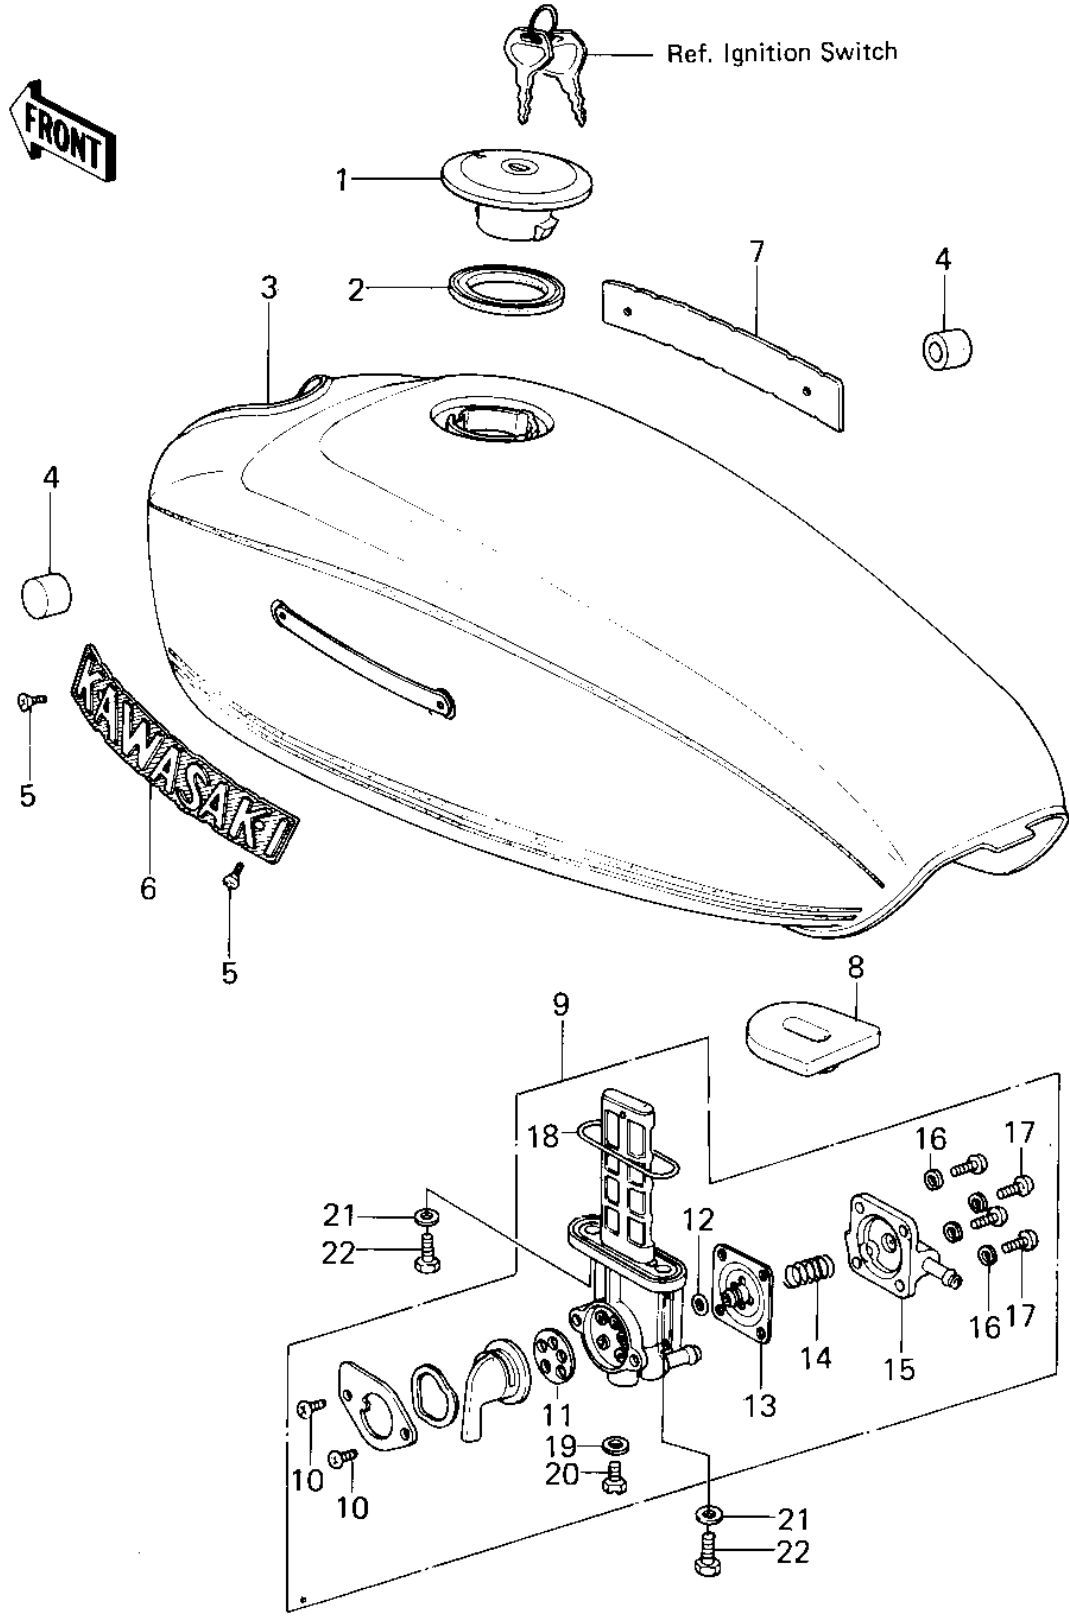

1978 KZ400-C1 PARTS DIAGRAM

FUEL TANK

1978 KZ400-C1 PARTS LIST

FUEL TANK

ITEM NAME	PART NUMBER	QUANTITY
CAP ASSY,TANK (Ref # 1)	51048-1001	1
GASKET,TANKCAP (Ref # 2)	11009-1053	1
TANK-FUEL,L.COPPER (Ref # 3)	51001-1004-A2	1
DAMPER RUBBER-FL TANK (Ref # 4)	92075-101	2
SCREW-CSK-CROS (Ref # 5)	221C0306	4
EMBLEM,FUEL TANK,L.H (Ref # 6)	56014-1013	1
EMBLEM,FUEL TANK,R.H (Ref # 7)	56014-1014	1
DAMPER RUBBER FUEL TA (Ref # 8)	92075-295	1
TAP ASSY,FUEL (Ref # 9)	51023-1030	1
SCREW PAN HEAD 4X8 (Ref # 10)	220B0408	2
GASKET,TAP VALVE (Ref # 11)	11009-1068	1
"O" RING,DIAPHRAGM (Ref # 12)	92055-1068	1
DIAPHRAGM ASSY,TAP (Ref # 13)	43028-1009	1
SPRING,DIAPHRAGM (Ref # 14)	92081-1054	1
COVER ASSY,TAP DIAPRM (Ref # 15)	16146-1006	1
WASHER SPRING 4MM (Ref # 16)	461F0400	4
SCREW PAN HEAD 4X10 (Ref # 17)	220B0410	4
"O" RING,TAP FLANGED (Ref # 18)	43058-1006	1
GASKET,DRAIN BOLT (Ref # 19)	11009-1045	1
BOLT,DRAIN (Ref # 20)	92001-1089	1
WASHER-PLAIN (Ref # 21)	92022-183	2
BOLT,6X20,FUEL TAP (Ref # 22)	92001-1091	2