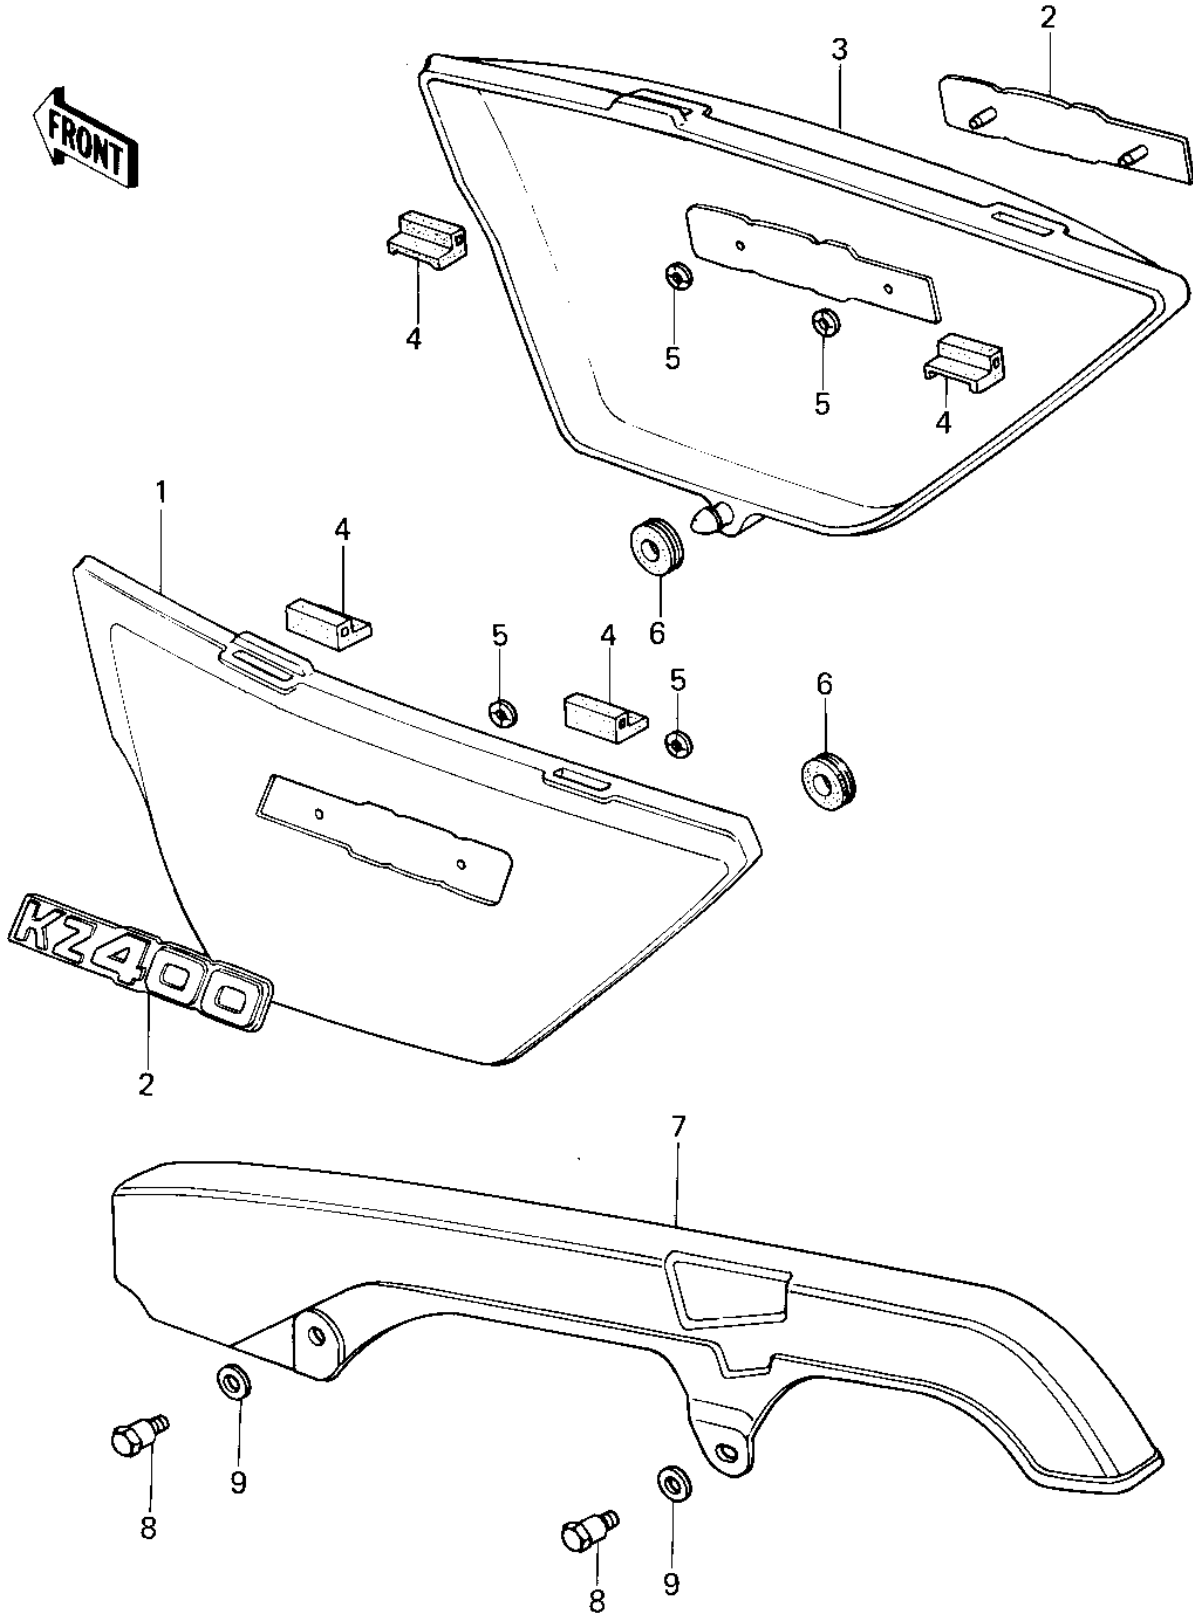

1978 KZ400-C1 PARTS DIAGRAM

SIDE COVERS/CHAIN COVER

1978 KZ400-C1 PARTS LIST

SIDE COVERS/CHAIN COVER

ITEM NAME	PART NUMBER	QUANTITY
COVER,SIDE,L.H.L.CPPR (Ref # 1)	36001-1057-A2	1
EMBLEM,SIDE COVER (Ref # 2)	56018-267	2
COVER,SIDE,R.H.L.CPPR (Ref # 3)	36001-1058-A2	1
PROTECTOR SIDE COVER (Ref # 4)	31082-005	4
NUT,LOCK,3MM (Ref # 5)	92018-005	4
GROMMET (Ref # 6)	92071-056	2
CASE,CHAIN (Ref # 7)	36014-1002	1
BOLT,HEAX HEAD,6X14 (Ref # 8)	92001-115	2
WASHER,8.5X20X1.6 (Ref # 9)	92022-1561	2