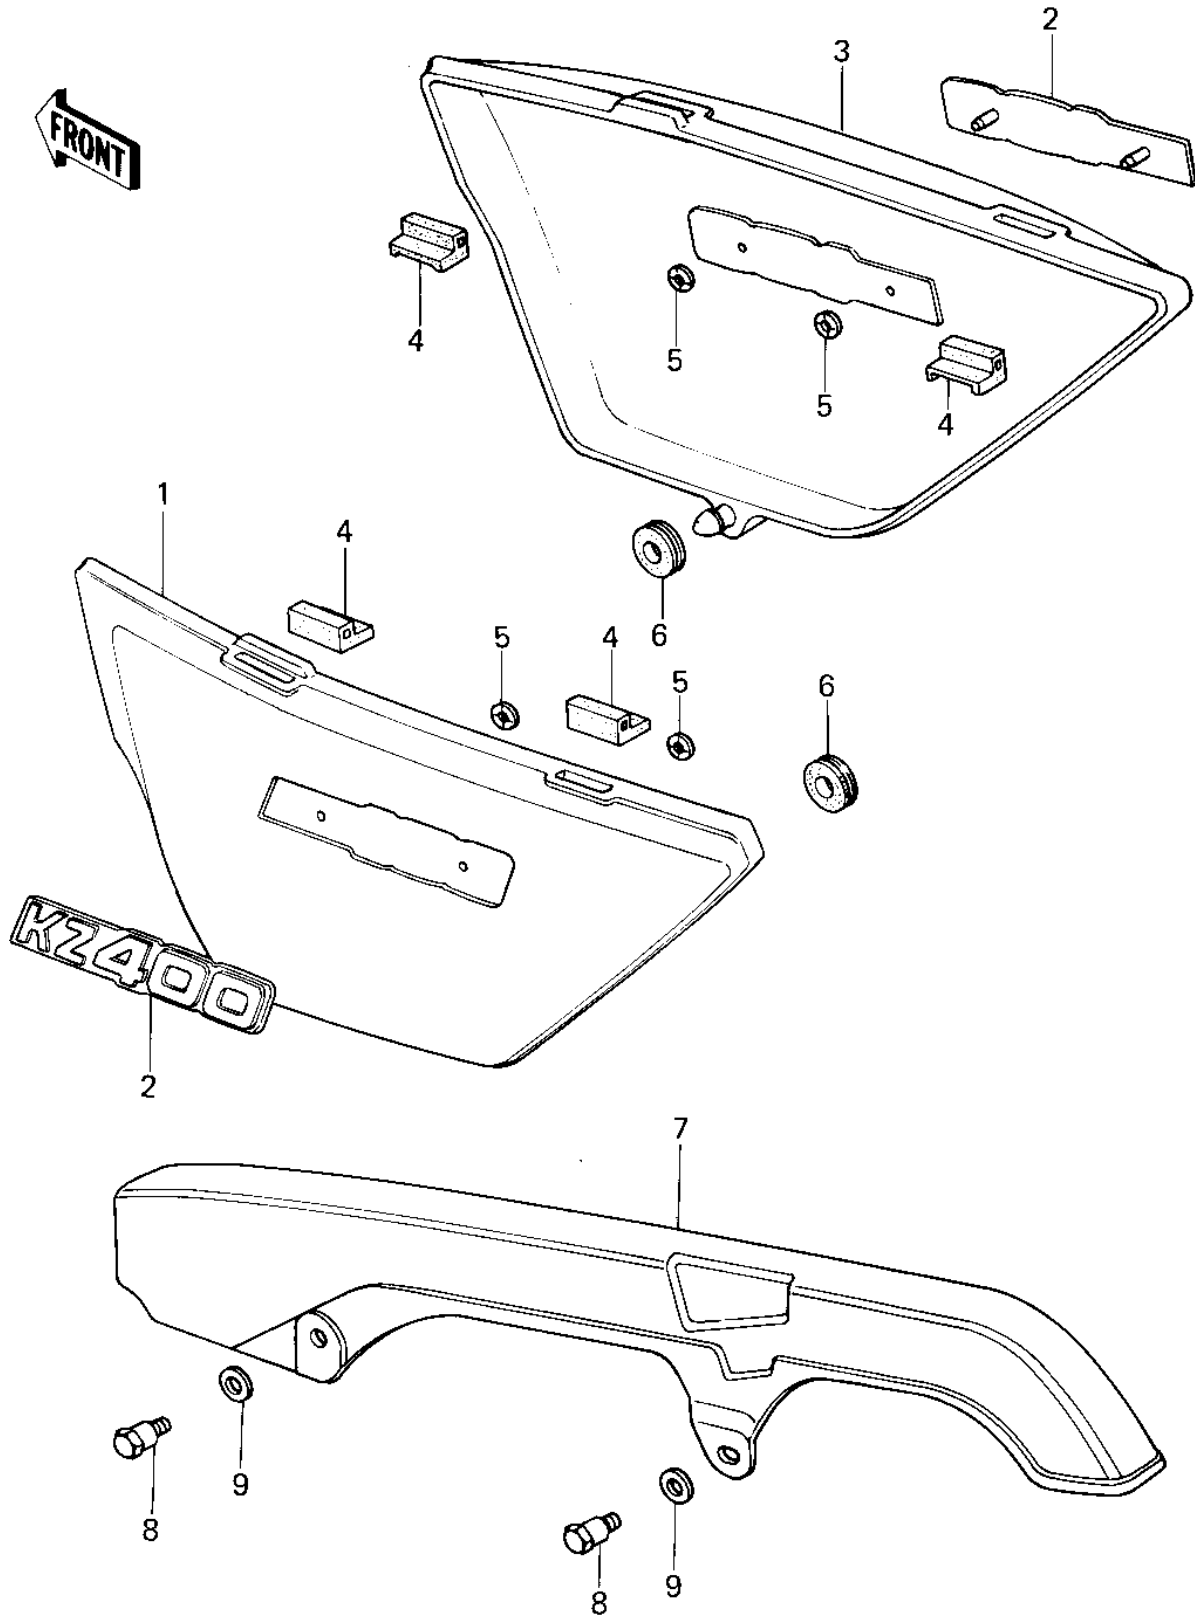

1978 KZ400-C1 PARTS DIAGRAM

SIDE COVERS/CHAIN COVER

1978 KZ400-C1 PARTS LIST

SIDE COVERS/CHAIN COVER

ITEM NAME	PART NUMBER	QUANTITY
COVER,SIDE,L.H.L.CPPR (Ref # 1)	36001-1057-A2	1
EMBLEM,SIDE COVER (Ref # 2)	56018-267	2
COVER,SIDE,R.H.L.CPPR (Ref # 3)	36001-1058-A2	1
PROTECTOR SIDE COVER (Ref # 4)	31082-005	4
NUT,LOCK,3MM (Ref # 5)	92018-005	4
GROMMET (Ref # 6)	92071-056	2
CASE,CHAIN (Ref # 7)	36014-1002	1
BOLT,HEAX HEAD,6X14 (Ref # 8)	92001-115	2
WASHER,8.5X20X1.6 (Ref # 9)	92022-1561	2