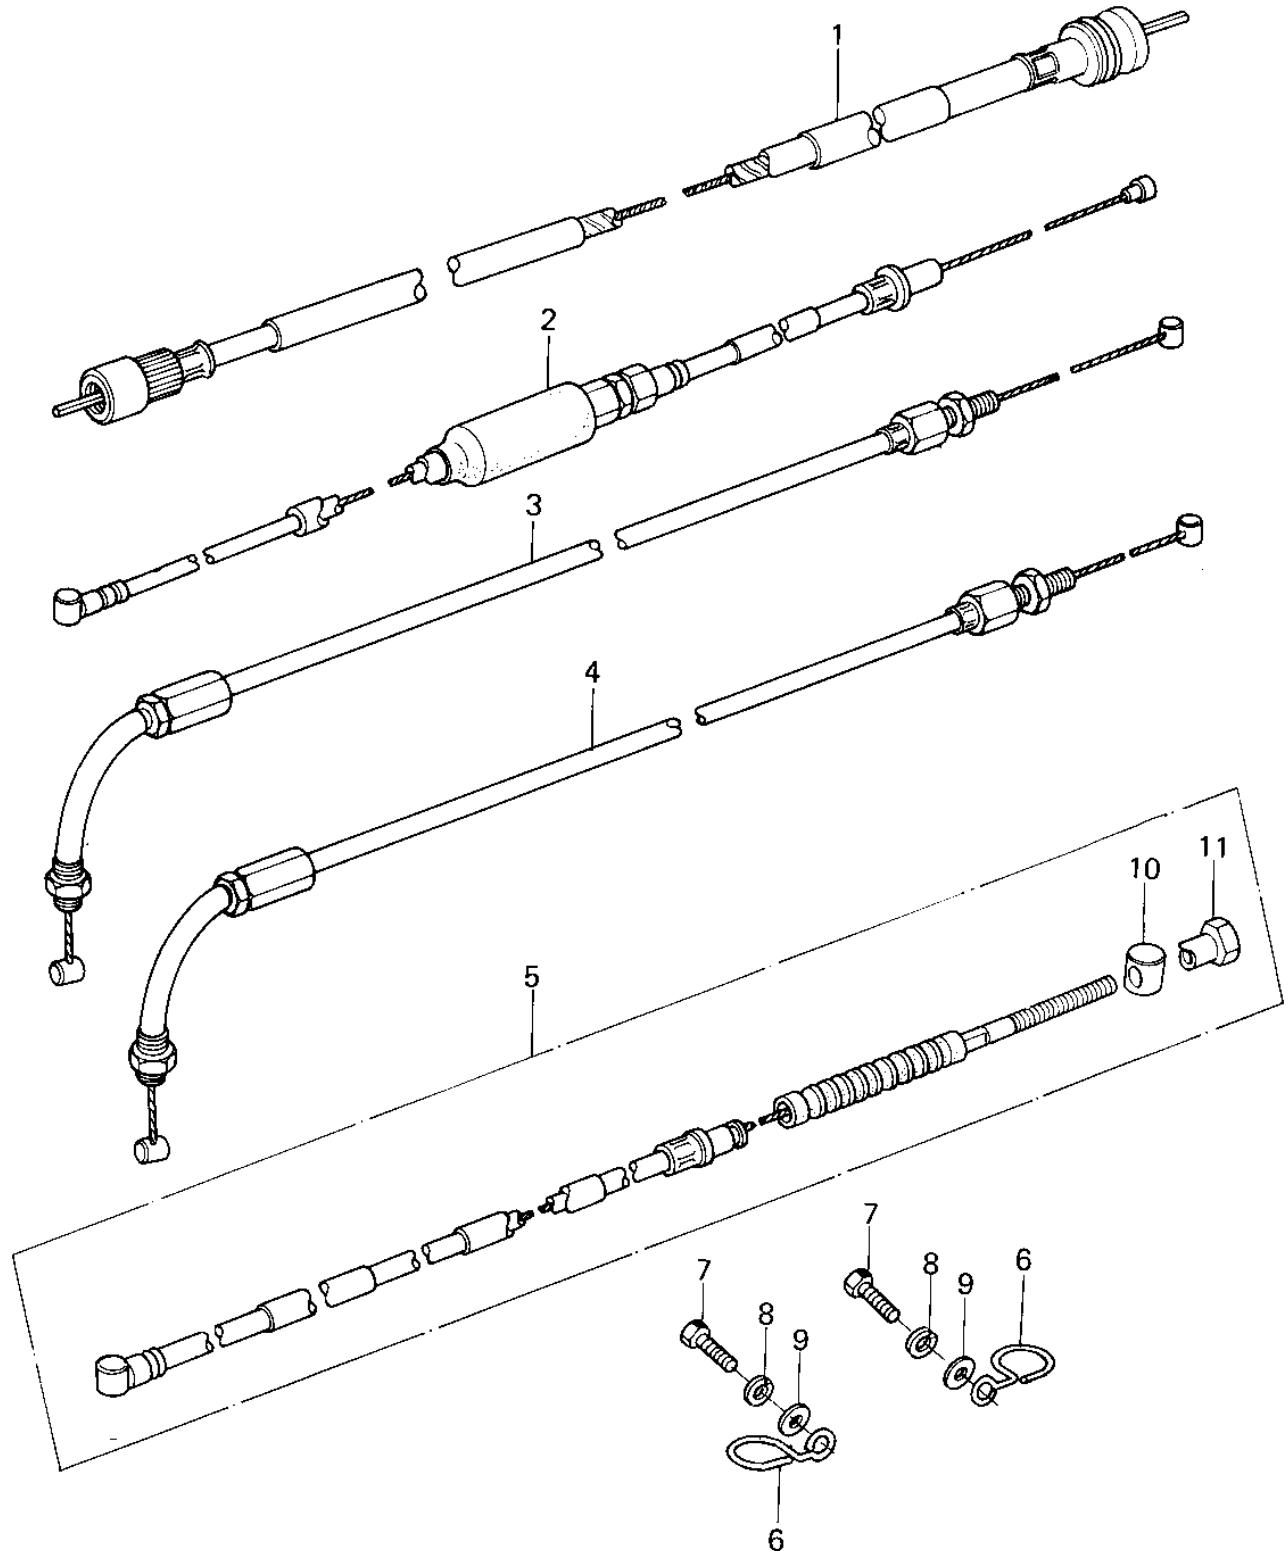

1978 KZ400-C1 PARTS DIAGRAM

CABLES

1978 KZ400-C1 PARTS LIST

CABLES

ITEM NAME	PART NUMBER	QUANTITY
CABLE,SPEEDOMETER (Ref # 1)	54001-1006	1
CABLE,CLUTCH (Ref # 2)	54011-1010	1
CABLE,THRO.CONT.CLOSE (Ref # 3)	54012-143	1
CABLE,THROTTLE (Ref # 4)	54012-136	1
CABLE,BRAKE (Ref # 5)	54005-1009	1
CLAMP,CABLE (Ref # 6)	92037-092	2
BOLT-UPSET,6X12 (Ref # 7)	112G0612	2
WASHER SPRING 6MM (Ref # 8)	461F0600	2
WASHER PLAIN 6MM (Ref # 9)	411B0600	2
PIN BRAKE ROD (Ref # 10)	92043-053	1
NUT-BRAKE CABLE ADJST (Ref # 11)	92015-041	1