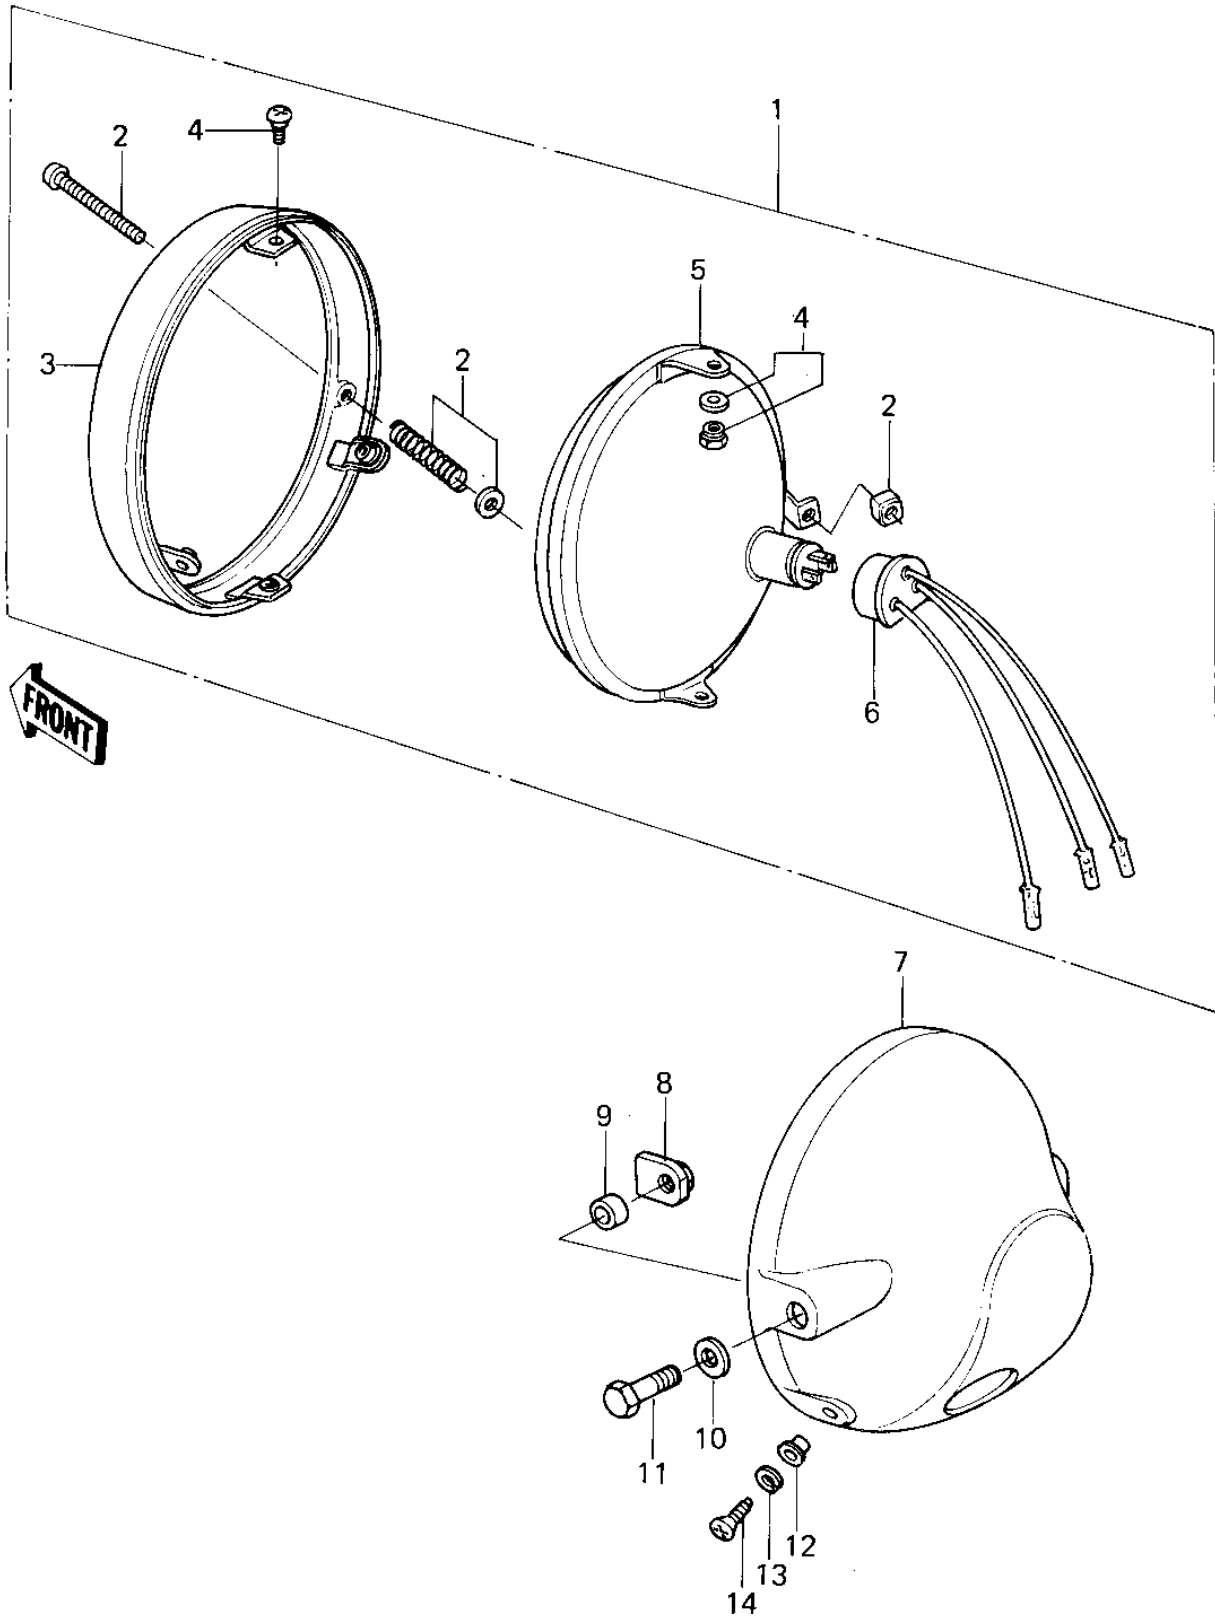

# 1978 KZ400-C1 PARTS DIAGRAM

## HEADLIGHT

## HEADLIGHT

| ITEM NAME                       | PART NUMBER | QUANTITY |
|---------------------------------|-------------|----------|
| LIGHT UNIT HEAD (Ref # 1)       | 23003-022   | 1        |
| SCREW ASY FOCUS ADJST (Ref # 2) | 23013-008   | 1        |
| RIM HEAD LIGHT (Ref # 3)        | 23006-044   | 1        |
| SCREW ASY LENS UNIT (Ref # 4)   | 23013-009   | 2        |
| LENS UNIT HEAD LIGHT (Ref # 5)  | 23007-059   | 1        |
| SOCKET ASSY,HEAD LAMP (Ref # 6) | 23008-037   | 1        |
| BODY,HEAD LIGHT (Ref # 7)       | 23005-053   | 1        |
| NUT 10MM (Ref # 8)              | 23020-021   | 2        |
| COLLAR,HEAD LIGHT (Ref # 9)     | 92027-231   | 2        |
| WASHER PLAIN 10MM (Ref # 10)    | 411B1000    | 2        |
| BOLT,HEX HEAD,10X25 (Ref # 11)  | 92007-045   | 2        |
| WASHER (Ref # 12)               | 23021-010   | 2        |
| WASHER SPRING 5MM (Ref # 13)    | 461F0500    | 2        |
| SCREW-PAN HEAD,5MM (Ref # 14)   | 92011-024   | 2        |