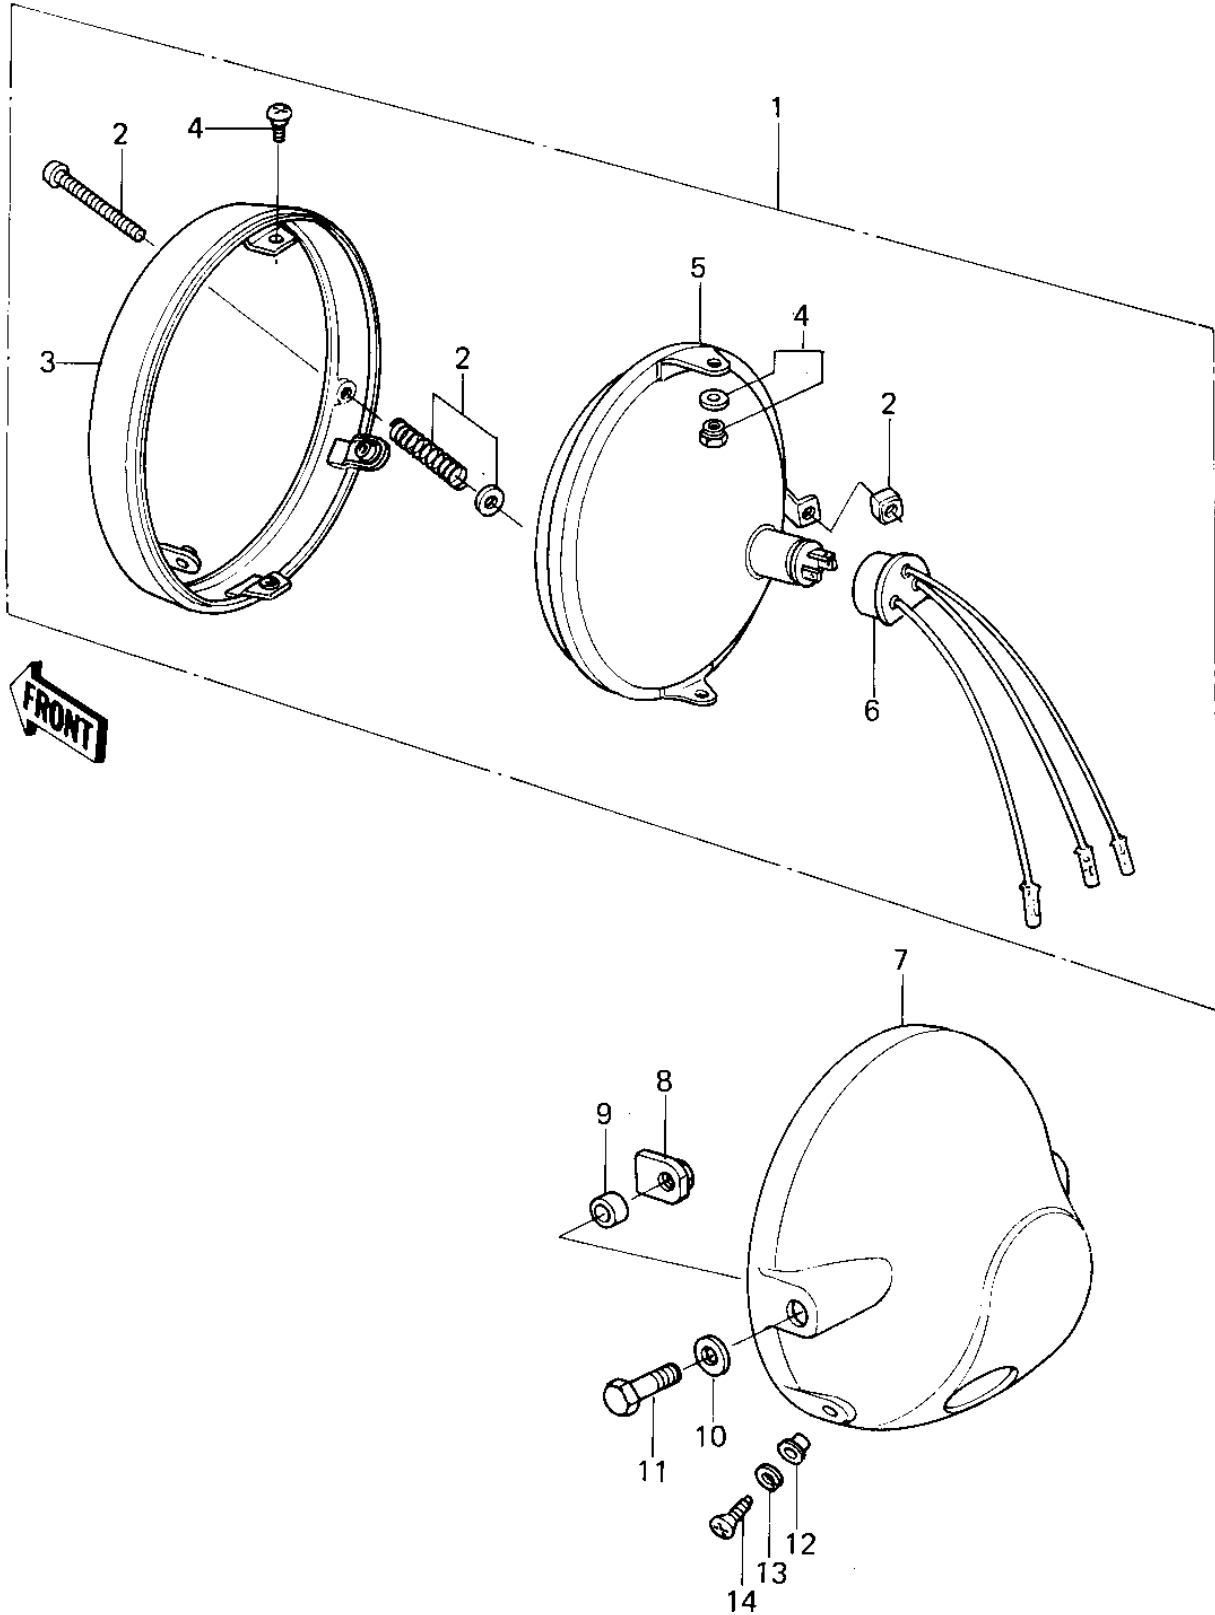

# 1978 KZ400-C1 PARTS DIAGRAM

## HEADLIGHT

### HEADLIGHT

| ITEM NAME                       | PART NUMBER | QUANTITY |
|---------------------------------|-------------|----------|
| LIGHT UNIT HEAD (Ref # 1)       | 23003-022   | 1        |
| SCREW ASY FOCUS ADJST (Ref # 2) | 23013-008   | 1        |
| RIM HEAD LIGHT (Ref # 3)        | 23006-044   | 1        |
| SCREW ASY LENS UNIT (Ref # 4)   | 23013-009   | 2        |
| LENS UNIT HEAD LIGHT (Ref # 5)  | 23007-059   | 1        |
| SOCKET ASSY,HEAD LAMP (Ref # 6) | 23008-037   | 1        |
| BODY,HEAD LIGHT (Ref # 7)       | 23005-053   | 1        |
| NUT 10MM (Ref # 8)              | 23020-021   | 2        |
| COLLAR,HEAD LIGHT (Ref # 9)     | 92027-231   | 2        |
| WASHER PLAIN 10MM (Ref # 10)    | 411B1000    | 2        |
| BOLT,HEX HEAD,10X25 (Ref # 11)  | 92007-045   | 2        |
| WASHER (Ref # 12)               | 23021-010   | 2        |
| WASHER SPRING 5MM (Ref # 13)    | 461F0500    | 2        |
| SCREW-PAN HEAD,5MM (Ref # 14)   | 92011-024   | 2        |