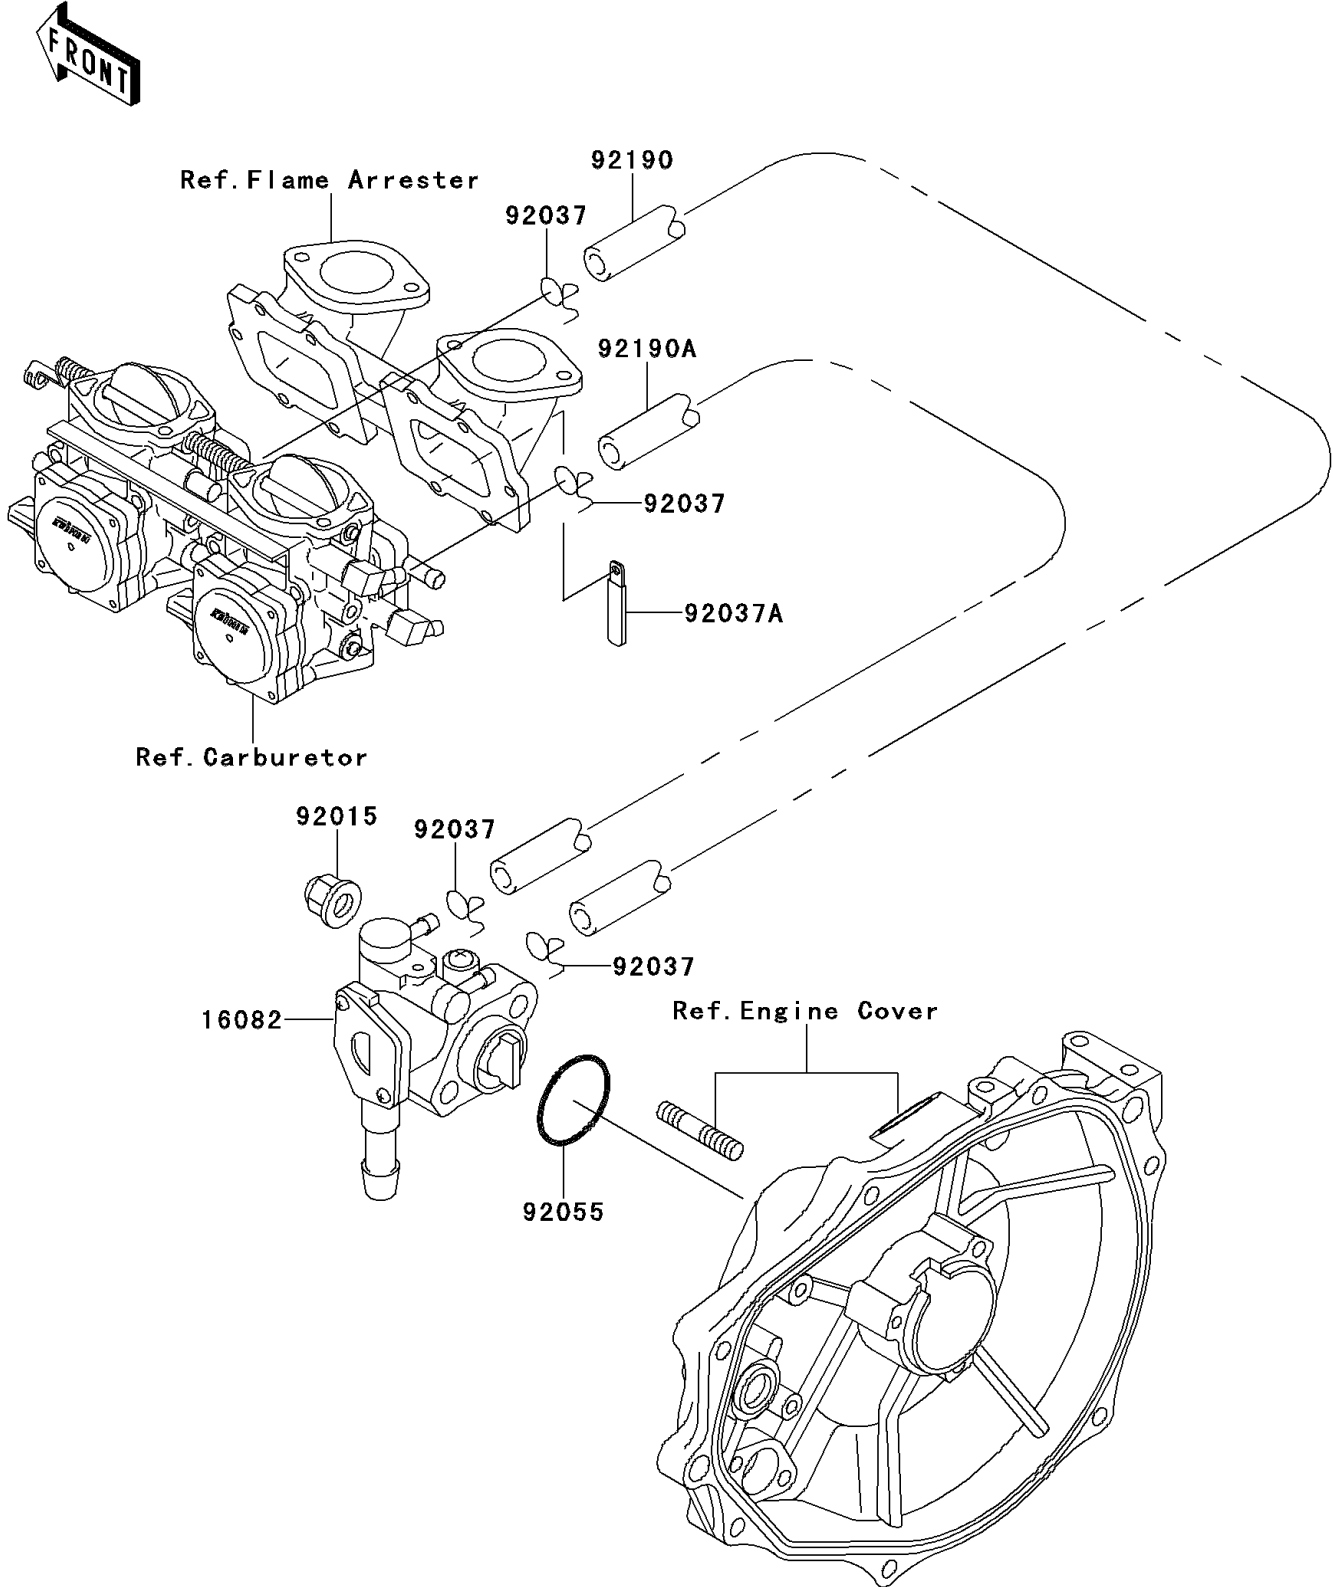

# 1995 750 SXi PARTS DIAGRAM

Oil Pump

E1710

# 1995 750 SXi PARTS LIST

## Oil Pump

ITEM NAME	PART NUMBER	QUANTITY
PUMP-ASSY-OIL (Ref # 16082)	16082-3713	1
NUT,CAP,6MM (Ref # 92015)	92015-1385	2
CLAMP (Ref # 92037)	92037-3722	4
CLAMP,L=100 (Ref # 92037A)	92037-3736	2
RING-O,19.5X1.5 (Ref # 92055)	92055-055	1
TUBE,3X6X420 (Ref # 92190)	92190-3945	1
TUBE,RR,CARBURETOR (Ref # 92190A)	92190-3967	1