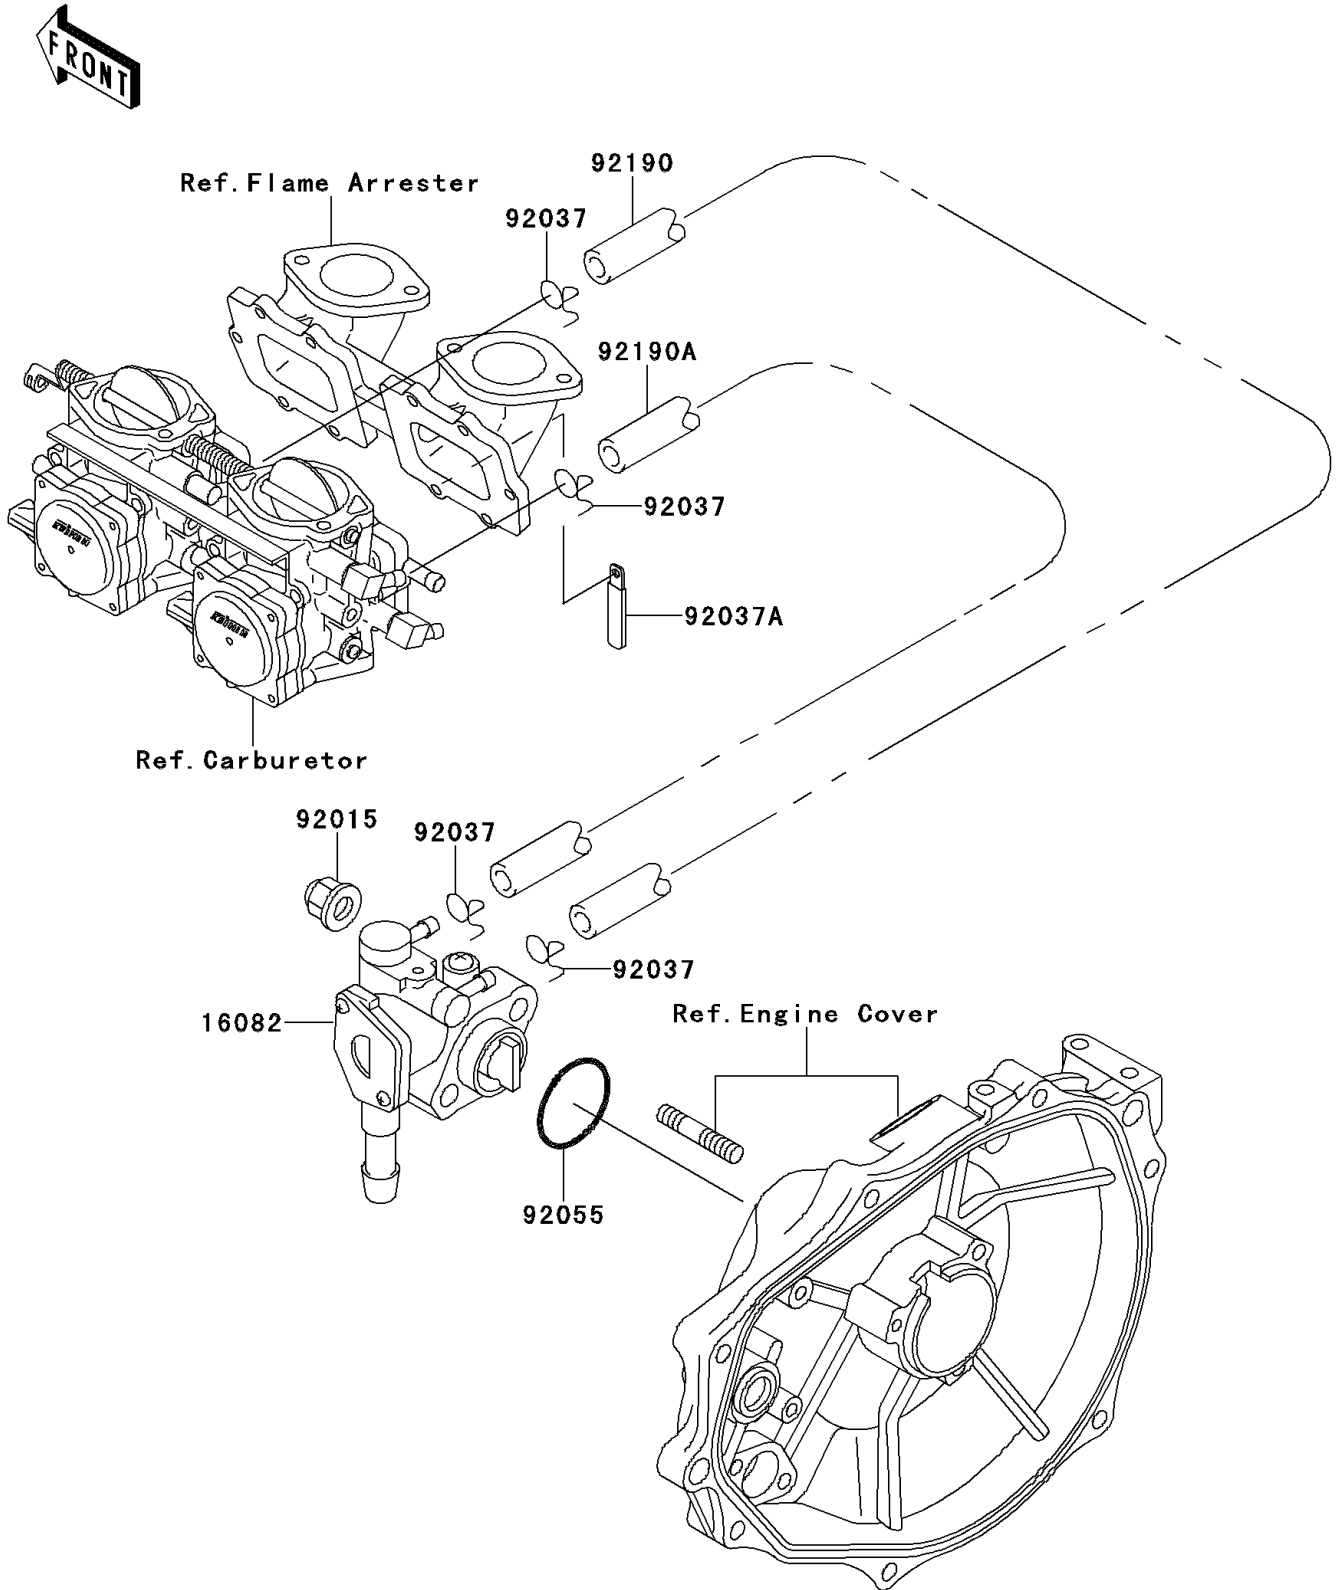

1996 750 SXi PARTS DIAGRAM

Oil Pump

E1710

1996 750 SXi PARTS LIST

Oil Pump

ITEM NAME	PART NUMBER	QUANTITY
PUMP-ASSY-OIL (Ref # 16082)	16082-3713	1
NUT,CAP,6MM (Ref # 92015)	92015-1385	2
CLAMP (Ref # 92037)	92037-3722	4
CLAMP,L=100 (Ref # 92037A)	92037-3736	2
RING-O,19.5X1.5 (Ref # 92055)	92055-055	1
TUBE,3X6X420 (Ref # 92190)	92190-3945	1
TUBE,RR,CARBURETOR (Ref # 92190A)	92190-3967	1