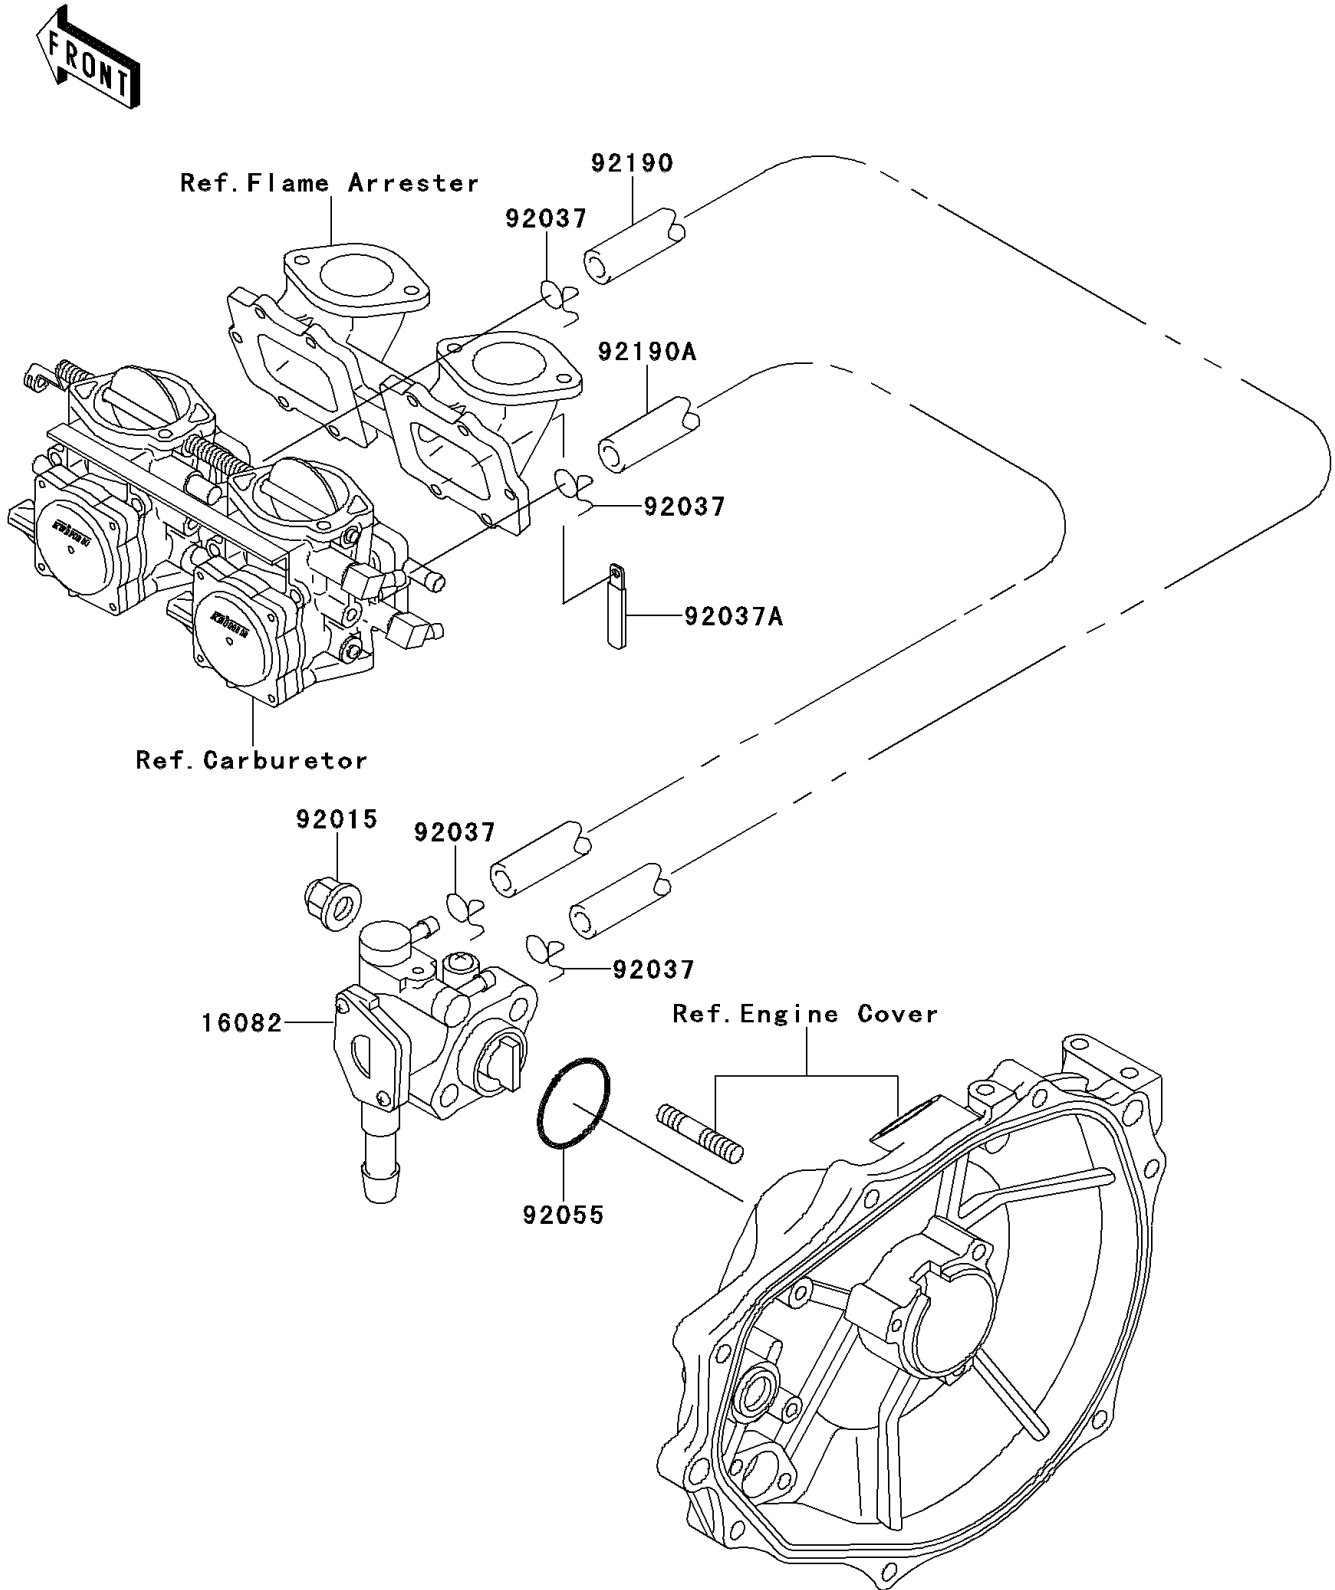

1997 750 SXi (Canada Only) PARTS DIAGRAM

Oil Pump

E1710

1997 750 SXi (Canada Only) PARTS LIST

Oil Pump

ITEM NAME	PART NUMBER	QUANTITY
PUMP-ASSY-OIL (Ref # 16082)	16082-3713	1
NUT,CAP,6MM (Ref # 92015)	92015-1385	2
CLAMP (Ref # 92037)	92037-3722	4
CLAMP,L=100 (Ref # 92037A)	92037-3736	2
RING-O,19.5X1.5 (Ref # 92055)	92055-055	1
TUBE,3X6X420 (Ref # 92190)	92190-3945	1
TUBE,RR,CARBURETOR (Ref # 92190A)	92190-3967	1