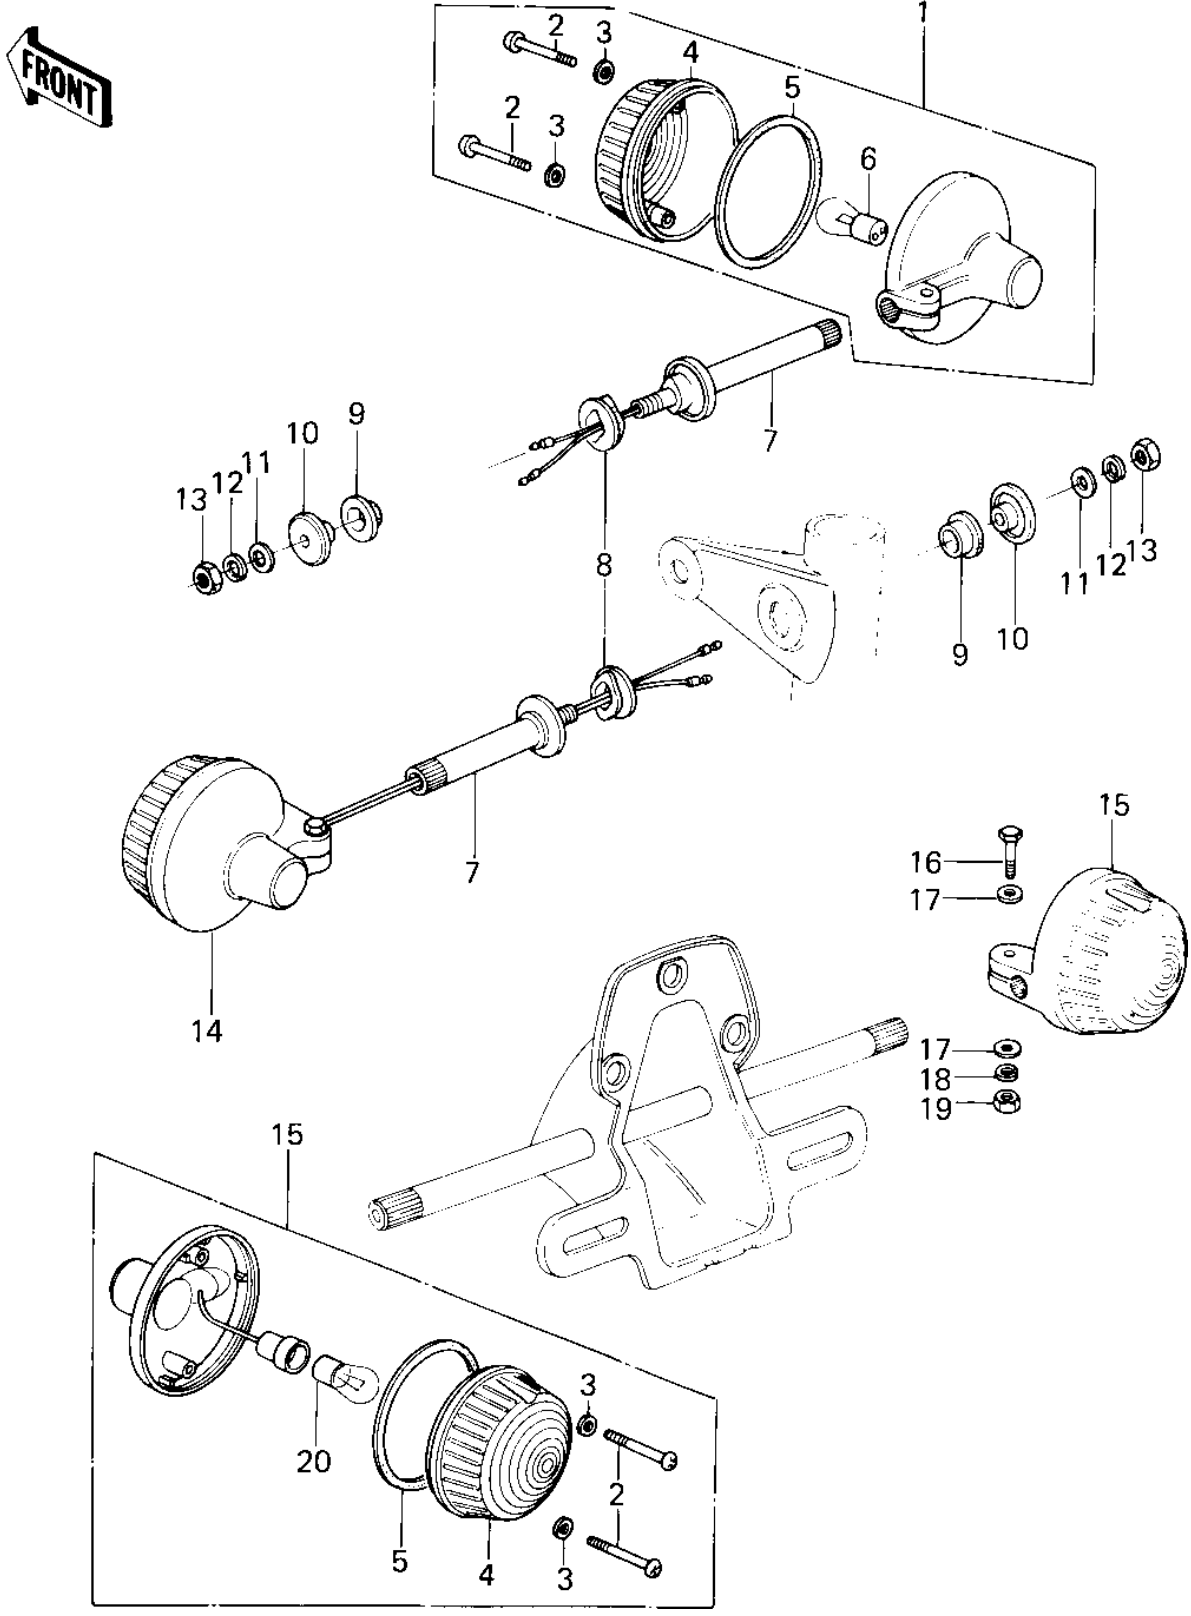

# 1978 KZ400-C1 PARTS DIAGRAM

## TURN SIGNALS

## 1978 KZ400-C1 PARTS LIST

### TURN SIGNALS

ITEM NAME	PART NUMBER	QUANTITY
LIGHT ASSY,TRN SG,R.H (Ref # 1)	23040-1005	1
SCREW-PAN HEAD,4X35 (Ref # 2)	220E0435A	8
WASHER-PLAIN,4MM (Ref # 3)	23058-002	8
LENS-SIGNAL LAMP (Ref # 4)	23048-1024	4
GASKET,TURN SIG LAMP (Ref # 5)	23050-002	4
BULB,12V 23/8W (Ref # 6)	92069-060	2
BRACKET,TURN SIGNAL.L (Ref # 7)	23051-053	2
DAMPER RUBBER (Ref # 8)	92075-128	2
DAMPER RUBBER,SIG LM (Ref # 9)	92075-158	2
COLLAR (Ref # 10)	92027-147	2
WASHER,PLAIN (Ref # 11)	92022-239	2
WASHER SPRING 10MM (Ref # 12)	461F1000	2
NUT 10MM (Ref # 13)	315B1000	2
LIGHT ASSY,TRN,SG,L.H (Ref # 14)	23040-1006	1
LAMP-TURN SIGNAL (Ref # 15)	23040-029	2
BOLT-UPSET (Ref # 16)	112G0630	4
WASHER PLAIN 6MM (Ref # 17)	411B0600	8
WASHER SPRING 6MM (Ref # 18)	461F0600	4
NUT 6MM (Ref # 19)	311B0600	4
BULB 12V 32CP (Ref # 20)	92069-055	2