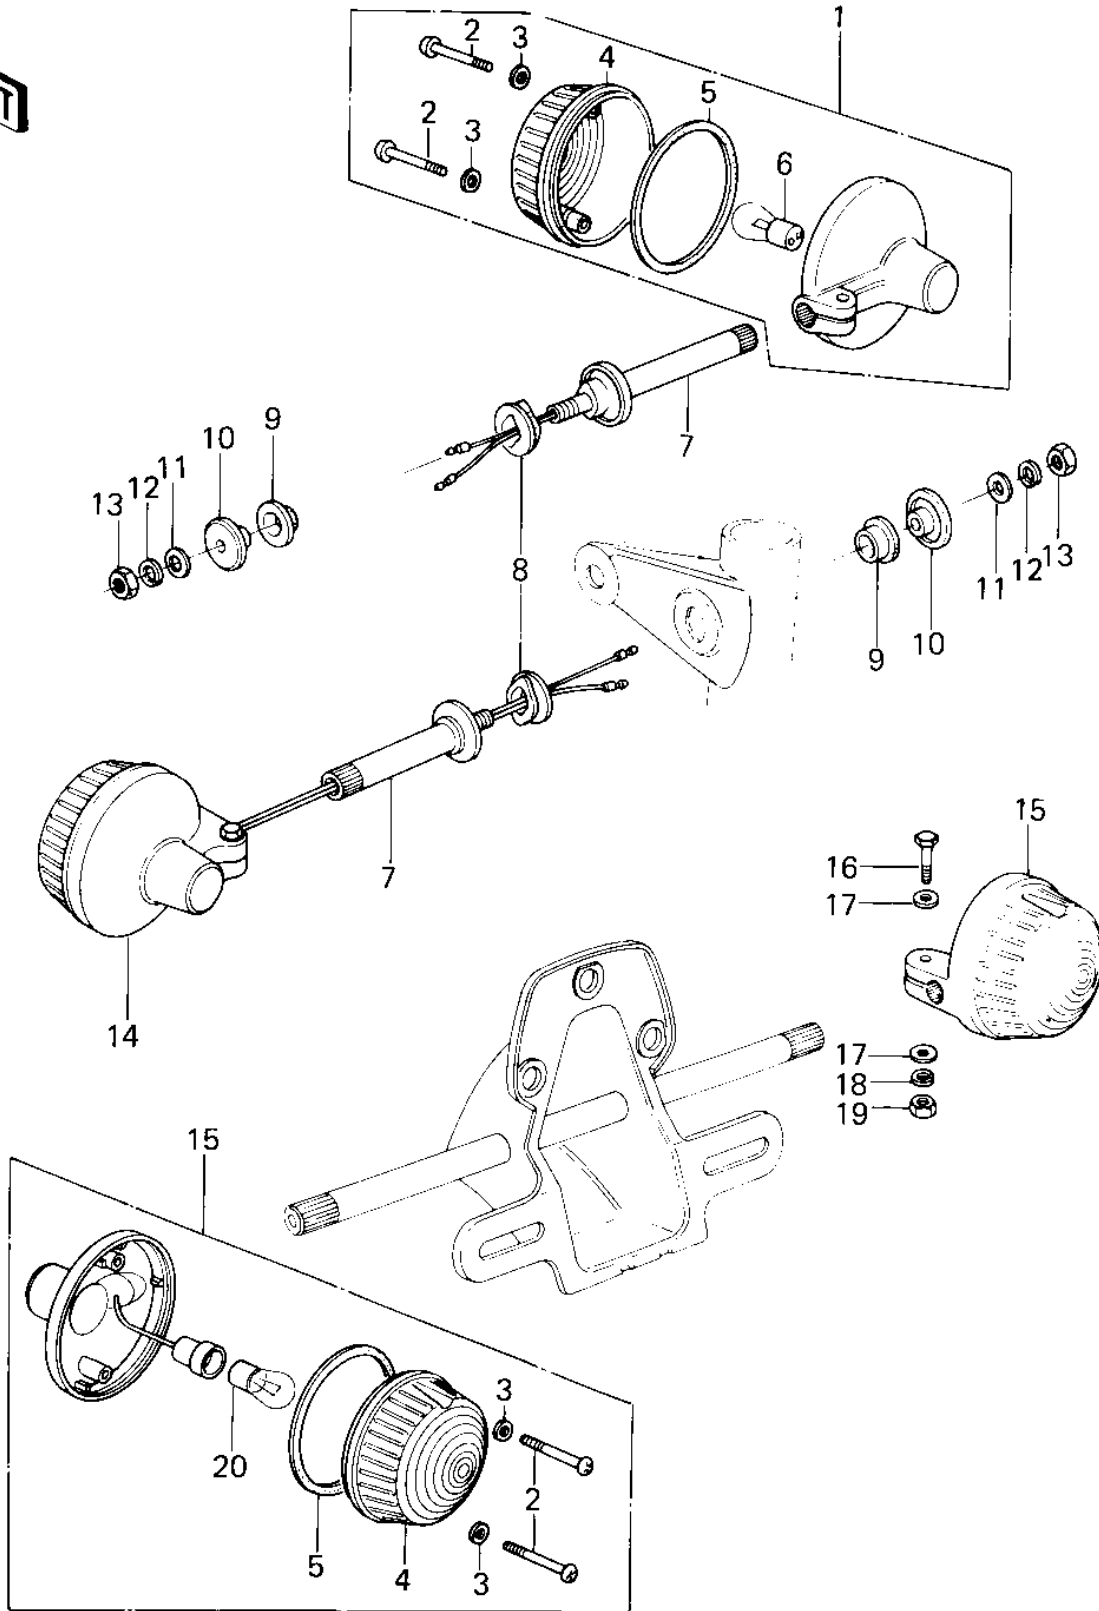

1978 KZ400-C1 PARTS DIAGRAM

TURN SIGNALS

1978 KZ400-C1 PARTS LIST

TURN SIGNALS

ITEM NAME	PART NUMBER	QUANTITY
LIGHT ASSY,TRN SG,R.H (Ref # 1)	23040-1005	1
SCREW-PAN HEAD,4X35 (Ref # 2)	220E0435A	8
WASHER-PLAIN,4MM (Ref # 3)	23058-002	8
LENS-SIGNAL LAMP (Ref # 4)	23048-1024	4
GASKET,TURN SIG LAMP (Ref # 5)	23050-002	4
BULB,12V 23/8W (Ref # 6)	92069-060	2
BRACKET,TURN SIGNAL.L (Ref # 7)	23051-053	2
DAMPER RUBBER (Ref # 8)	92075-128	2
DAMPER RUBBER,SIG LM (Ref # 9)	92075-158	2
COLLAR (Ref # 10)	92027-147	2
WASHER,PLAIN (Ref # 11)	92022-239	2
WASHER SPRING 10MM (Ref # 12)	461F1000	2
NUT 10MM (Ref # 13)	315B1000	2
LIGHT ASSY,TRN,SG,L.H (Ref # 14)	23040-1006	1
LAMP-TURN SIGNAL (Ref # 15)	23040-029	2
BOLT-UPSET (Ref # 16)	112G0630	4
WASHER PLAIN 6MM (Ref # 17)	411B0600	8
WASHER SPRING 6MM (Ref # 18)	461F0600	4
NUT 6MM (Ref # 19)	311B0600	4
BULB 12V 32CP (Ref # 20)	92069-055	2