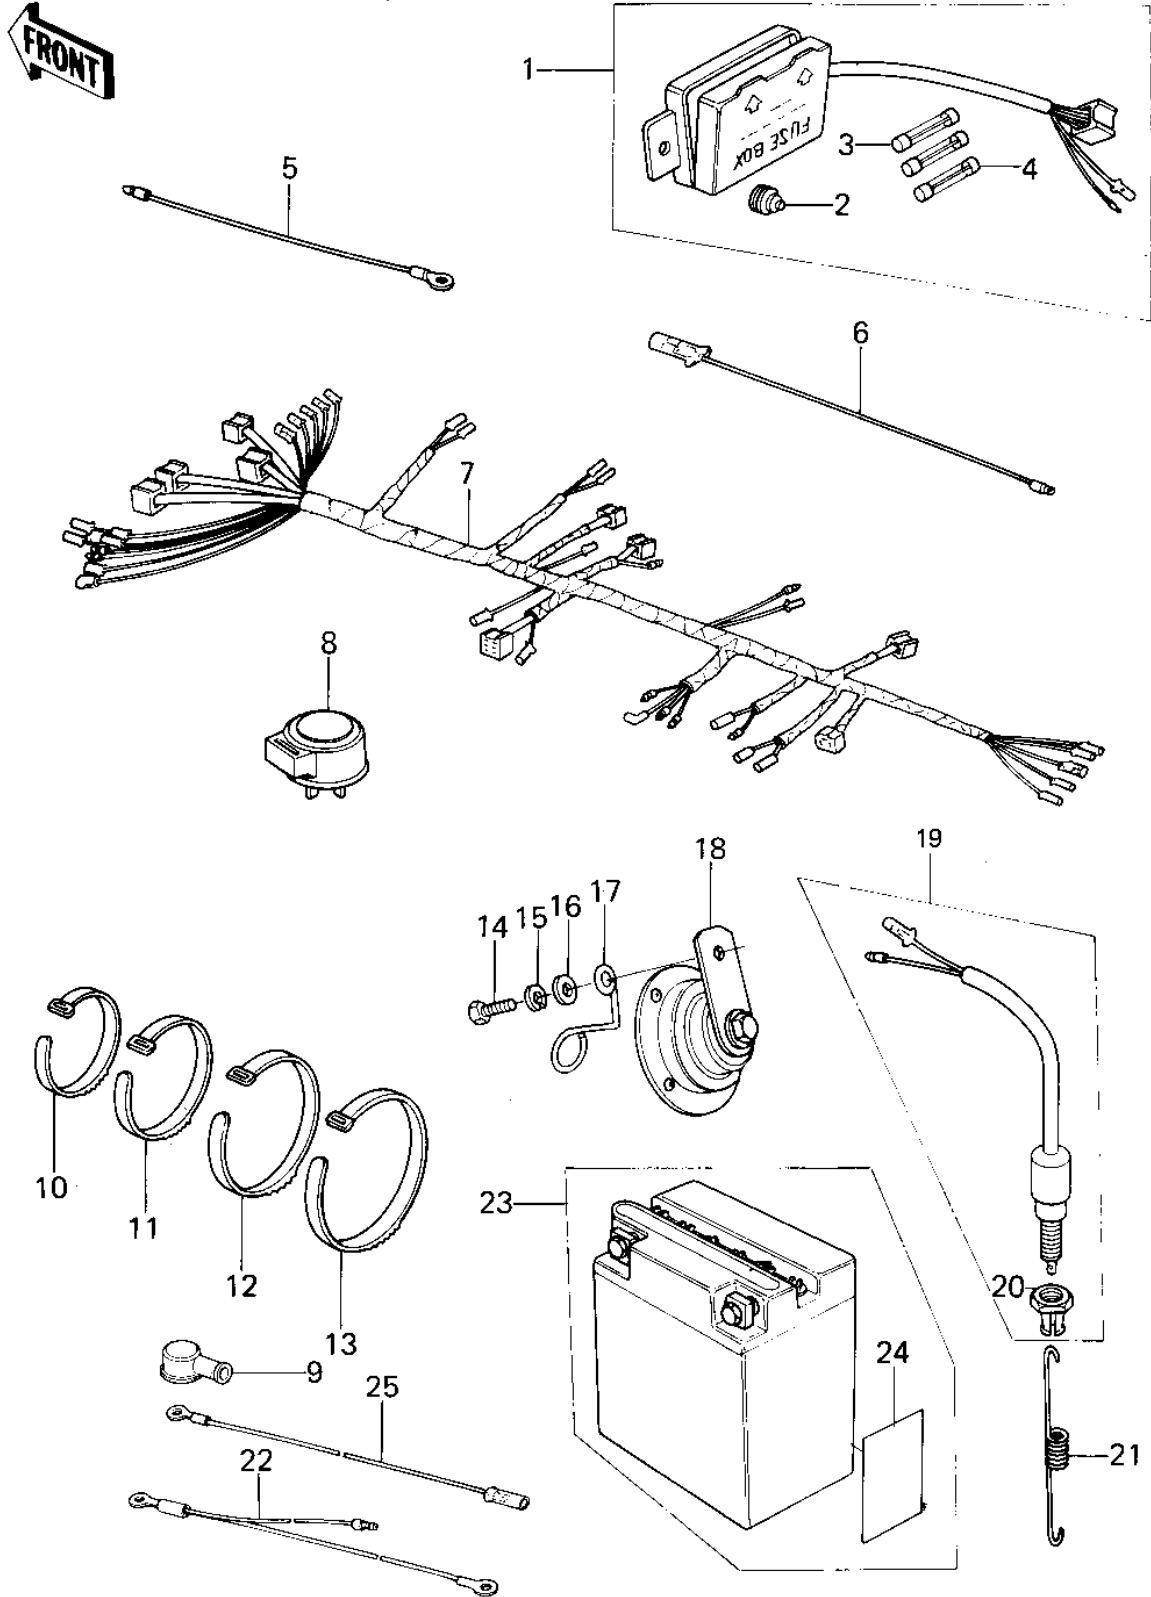

1978 KZ400-C1 PARTS DIAGRAM

CHASSIS ELECTRICAL EQUIPMENT

1978 KZ400-C1 PARTS LIST

CHASSIS ELECTRICAL EQUIPMENT

ITEM NAME	PART NUMBER	QUANTITY
FUSE ASSY (Ref # 1)	26004-035	1
DAMPER RUBBER,FUSE (Ref # 2)	92075-279	1
FUSE-20A (Ref # 3)	26006-005	2
FUSE 10A (Ref # 4)	26006-003	3
LEAD WIRE,SIGNAL LAMP (Ref # 5)	26011-063	3
WIRE,LEAD,REAR SIGNAL (Ref # 6)	26011-1021	1
HARNESS,MAIN (Ref # 7)	26001-1128	1
RELAY-TURN SIGNAL (Ref # 8)	27002-011	1
CAP BAT TERMINAL RUBB (Ref # 9)	92073-001	1
BAND,BREATHER WIRE (Ref # 10)	92072-067	2
BAND,SHORT (Ref # 11)	92072-030	4
BAND,MIDDLE (Ref # 12)	92072-031	4
BAND,LONG (Ref # 13)	92072-032	3
BOLT,8X20 (Ref # 14)	115G0820	1
WASHER SPRING 8MM (Ref # 15)	461F0800	1
WASHER PLAIN 8MM (Ref # 16)	410B0800	1
CLAMP,CABLE (Ref # 17)	92037-155	1
HORN (Ref # 18)	27003-1005	1
SWITCH,BRAKE LIGHT (Ref # 19)	27010-025	1
NUT,BRAKE LAMP SWITCH (Ref # 20)	27037-001	1
SPRING,BRAKE LIGHT SW (Ref # 21)	27011-015	1
WIRE,LEAD,BATTERY GRD (Ref # 22)	26011-1024	1
YUA BAT 12N5.5-4A (Ref # 23)	K26012-022	1
LABEL-WARNING,BATTERY (Ref # 24)	56040-1036	1
WIRE,LEAD,BATTERY (Ref # 25)	26011-1023	1