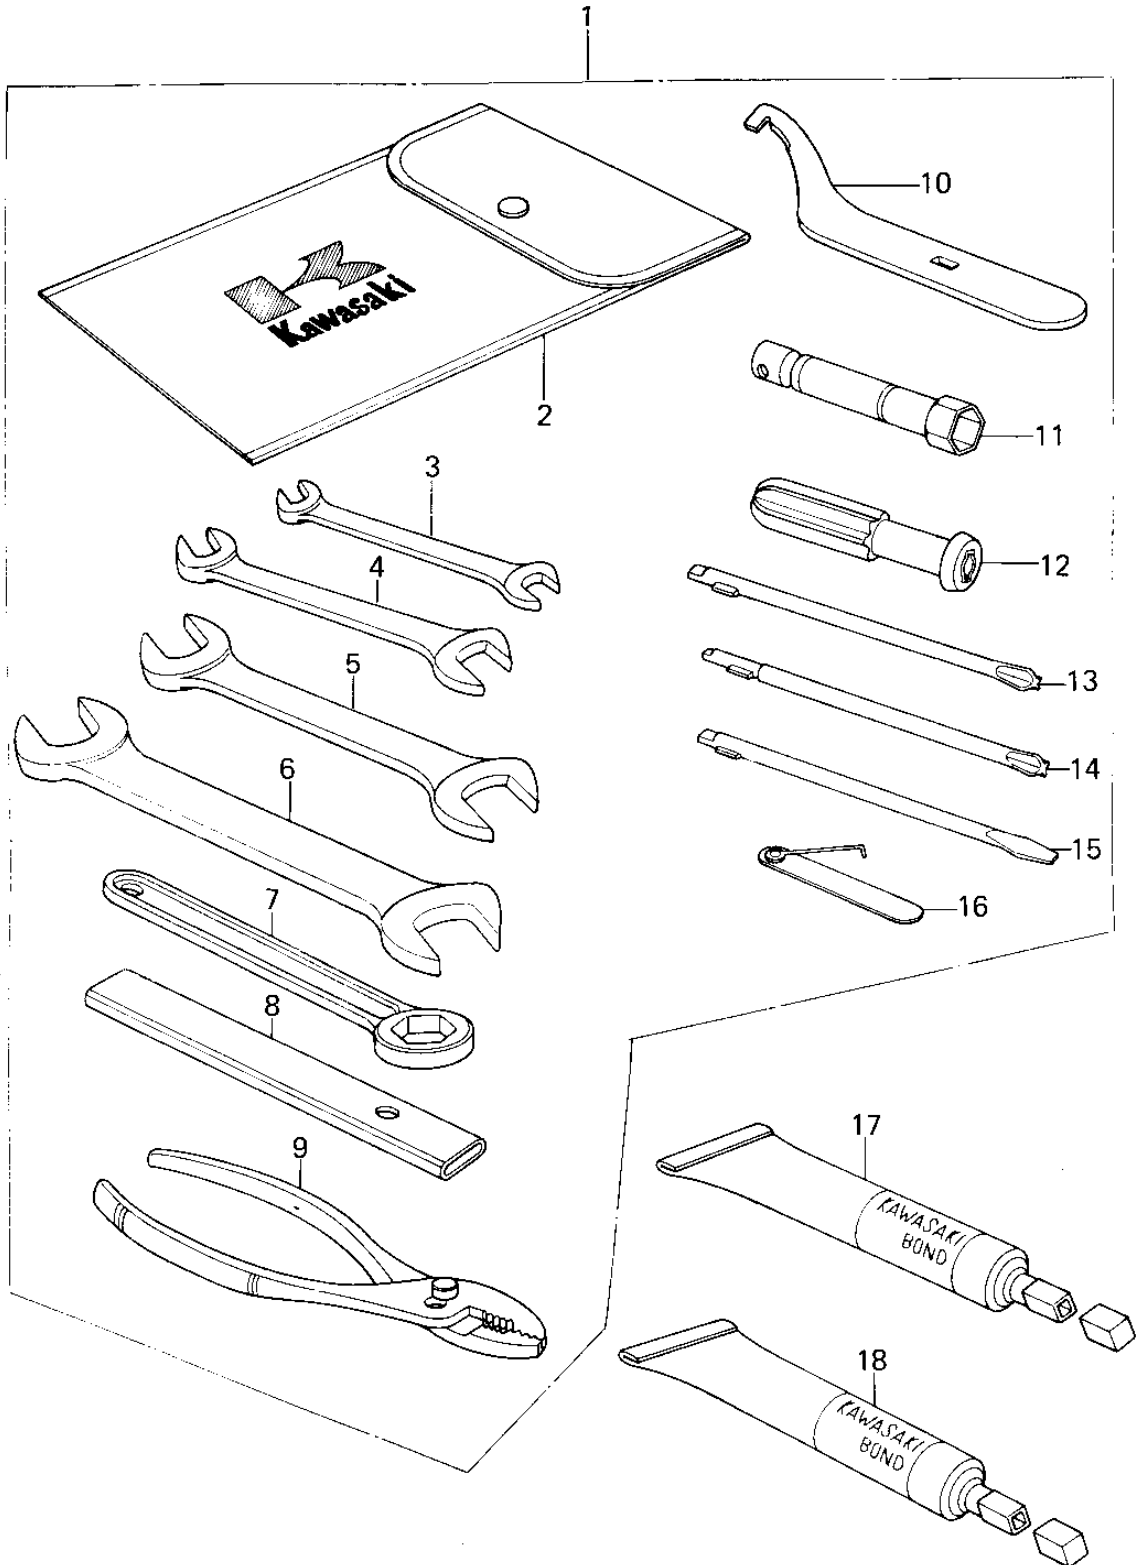

1978 KZ400-C1 PARTS DIAGRAM

OWNER TOOLS

1978 KZ400-C1 PARTS LIST

OWNER TOOLS

ITEM NAME	PART NUMBER	QUANTITY
TOOL, KIT (Ref # 1)	56007-1015	1
BAG,TOOL (Ref # 2)	56008-009	1
WRENCH,OPEN,8X10 (Ref # 3)	92126-001	1
WRENCH,OPEN END,12X13 (Ref # 4)	92126-002	1
TOOL-WRENCH,OPEN END,14X17 (Ref # 5)	92110-1153	1
WRENCH,OPEN END,19X22 (Ref # 6)	92110-1010	1
TOOL-WRENCH,BOX END, 27MM (Ref # 7)	92110-1147	1
WRENCH, EXTENDER (Ref # 8)	92111-004	1
PLIERS,160MM (Ref # 9)	92112-003	1
WRENCH,HOOK (Ref # 10)	92110-1014	1
WRENCH,SPARK PLUG (Ref # 11)	92110-018	1
92106-1001 (Canada) (Ref # 12)	92106-004	1
TOOL-DRIVER (Ref # 13)	92107-1052	1
92107-1002 (Canada) (Ref # 14)	92107-008	1
92107-1052 (Canada) (Ref # 15)	92107-007	1
GAUGE,THICKENSS (Ref # 16)	92128-001	1
LIQUID GASKET (Ref # 17)	92104-002	(1
BOND,#10 (Ref # 18)	56019-120	(1