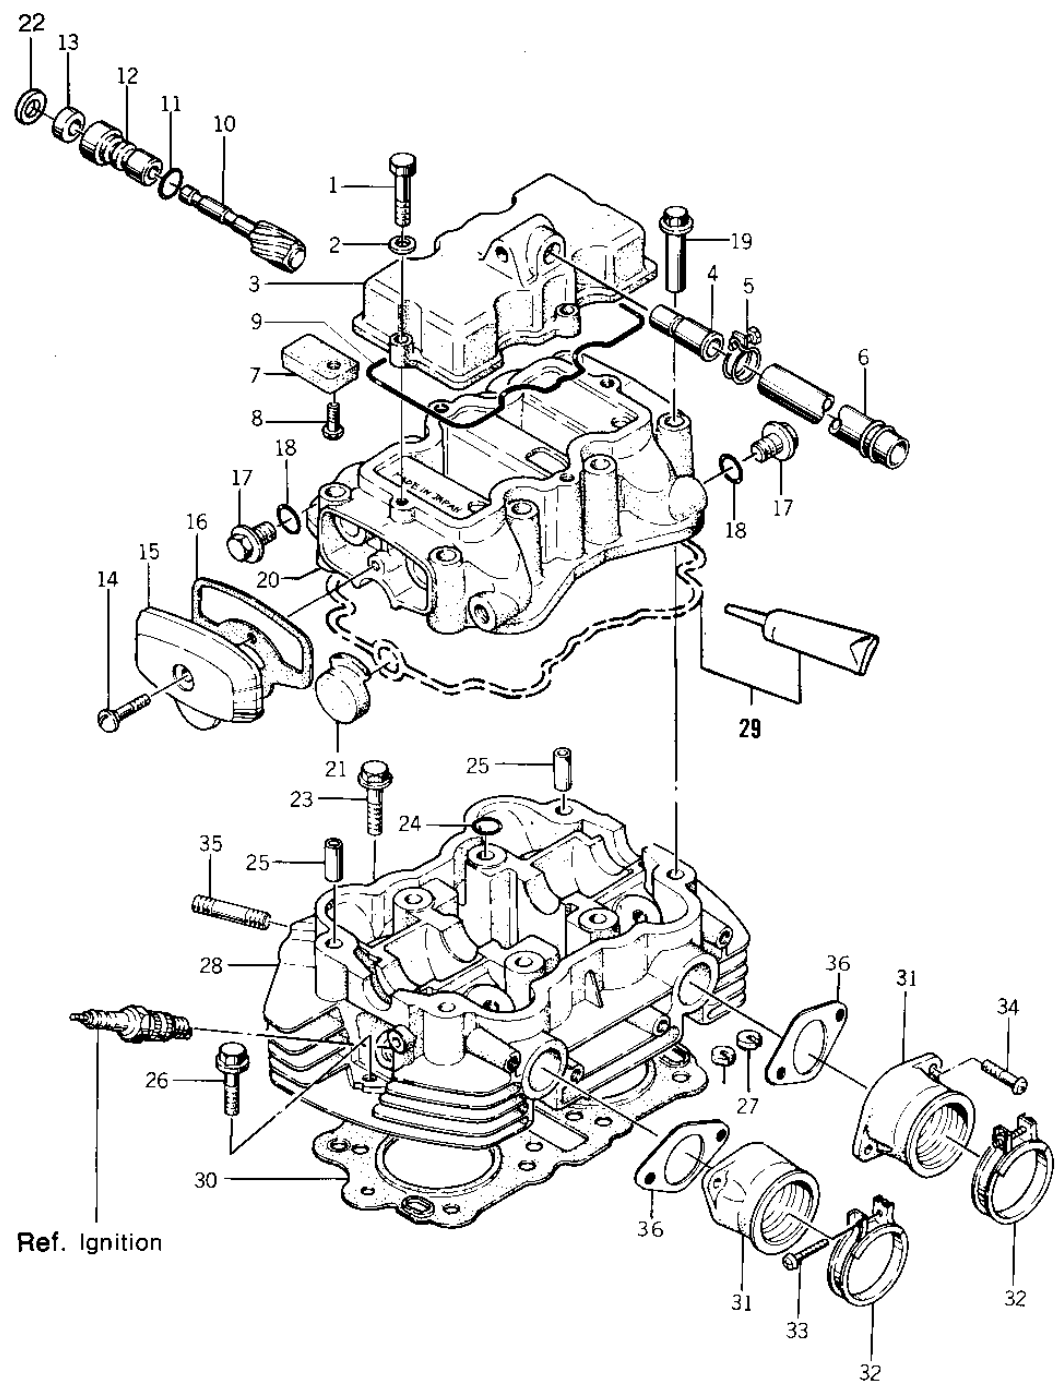

# 1975 KZ400-D PARTS DIAGRAM

CYLINDER HEAD/COVERS ('74 -'75 KZ400/KZ4

# 1975 KZ400-D PARTS LIST

## CYLINDER HEAD/COVERS ('74 -'75 KZ400/KZ4

ITEM NAME	PART NUMBER	QUANTITY
BOLT HEX HEAD 8X28 (Ref # 1)	114G0828	4
WASHER PLAIN 8MM (Ref # 2)	410B0800	4
COVER,BREATHER (Ref # 3)	14070-005	1
BREATHER JOINT (Ref # 4)	14067-006	1
BREATHER JOINT (Ref # 4)	14067-006	1
CLAMP,BREATHER HOSE (Ref # 5)	92037-123	2
CLAMP,BREATHER HOSE (Ref # 5)	92037-192	2
HOSE,BREATHER (Ref # 6)	92059-104	1
PLATE,BREATHER (Ref # 7)	14068-006	1
"O" RING,BRETHER COV (Ref # 9)	92055-064	1
GEAR,TACHOMETER (Ref # 10)	13223-009	1
RING-O,10MM (Ref # 11)	92055-1149	1
GUIDE,TACHOMETER GEAR (Ref # 12)	92087-011	1
OIL SEAL (Ref # 13)	92050-075	1
SCREW OVL CNTSK 6X25 (Ref # 14)	222E0625	2
CAP,CYL HEAD COVER (Ref # 15)	11027-003	2
GASKET,CYL HEAD COVER (Ref # 16)	11023-007	2
PLUG (Ref # 17)	92066-066	4
RING-O (Ref # 18)	92055-1146	4
NUT,CYLINDER HEAD (Ref # 19)	92015-071	8
COVER,CYLINDER HEAD (Ref # 20)	11022-013-2H	1
COVER,CYLINDER HEAD (Ref # 20)	11022-013-2H	1
CAP,CLY HEAD COVER (Ref # 21)	92073-035	2
GASKET,TACHO GEAR (Ref # 22)	92065-104	1
BOLT, HEX HEAD, 6X34 (Ref # 23)	92003-159	2
"O" RING,HD COV BOLT (Ref # 24)	92055-067	4
PIN,DOWEL,12MM (Ref # 25)	92042-031	2
BOLT, HEX HEAD, 8X34 (Ref # 26)	92003-153	2
DAMPER RUBBER,CYL HD (Ref # 27)	92075-255	8

## 1975 KZ400-D PARTS LIST

CYLINDER HEAD/COVERS ('74 -'75 KZ400/KZ4

ITEM NAME	PART NUMBER	QUANTITY
CYLINDER HEAD,BARREL (Ref # 28)	11002-018-2H	1
CLEAR SILICONE (Ref # 29)	K61079-007	AR
GASKET,CYLINDER HEAD (Ref # 30)	11004-1003	1
DUCT,ENGINE INTAKE (Ref # 31)	16065-037	2
DUCT,ENGINE INTAKE (Ref # 31)	16065-037	2
CLAMP,57MM,BLACK (Ref # 32)	92037-1452	2
SCREW-PAN-CROS (Ref # 33)	220B0535	2
SCREW PAN HEAD 6X18 (Ref # 34)	220B0618	4
STUD,6X46 (Ref # 35)	92004-049	4
GASKET,CARB HOLDER (Ref # 36)	16062-020	AR