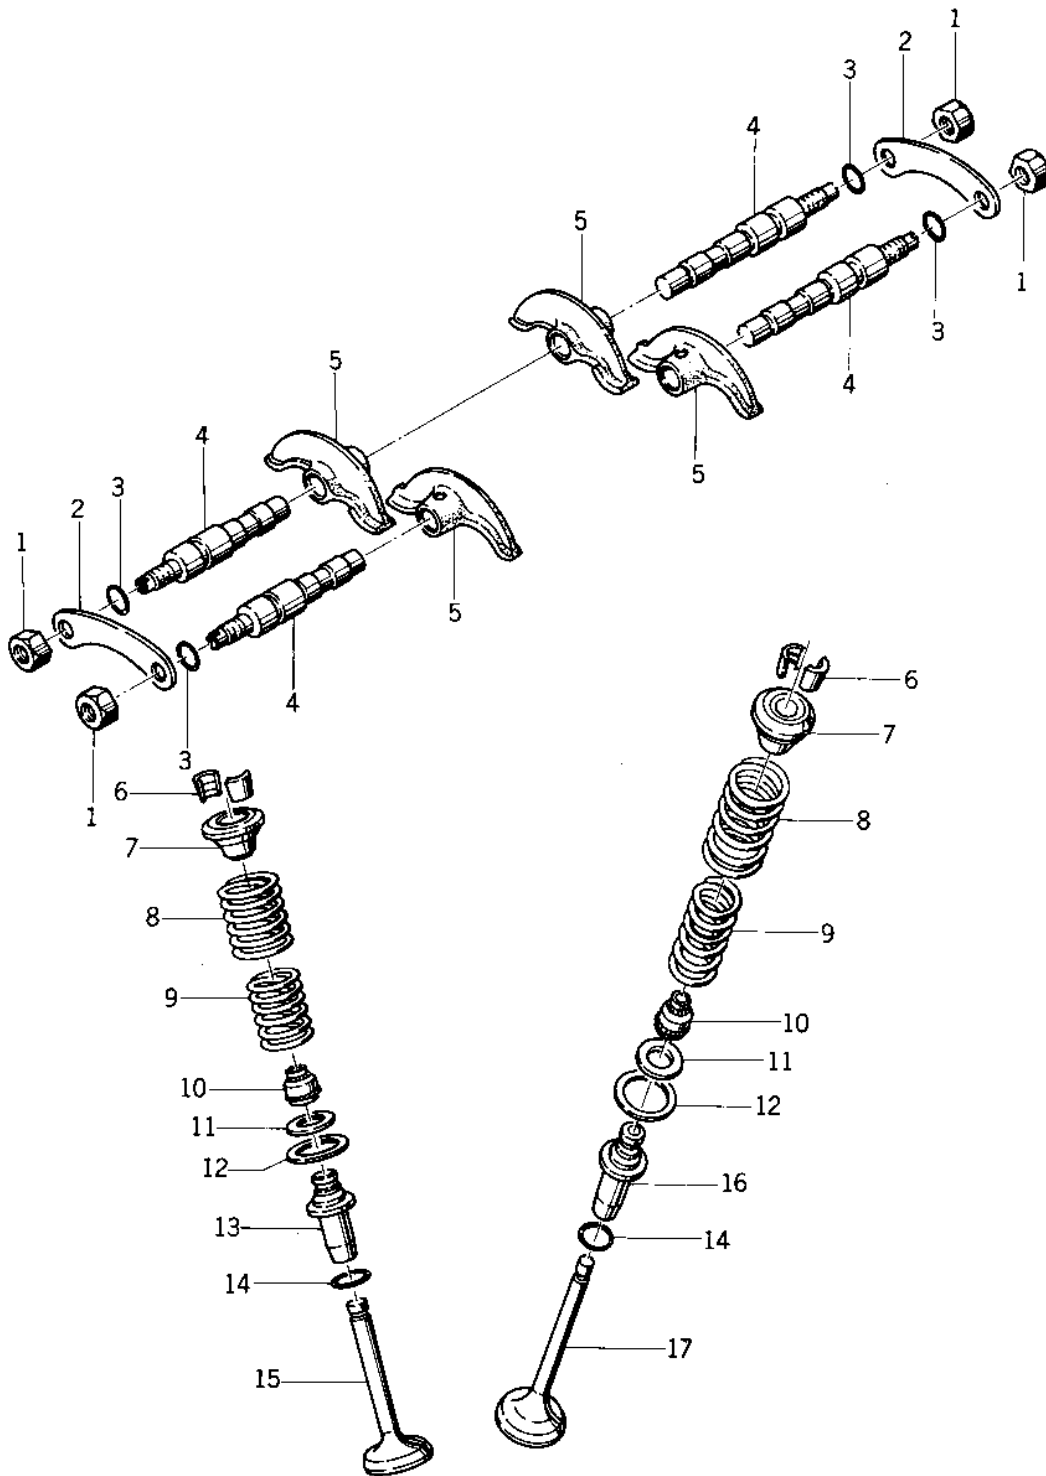

# 1975 KZ400-D PARTS DIAGRAM

ROCKER ARMS/VALVES ('74 -'75 KZ400/KZ400)

# 1975 KZ400-D PARTS LIST

## ROCKER ARMS/VALVES ('74 -'75 KZ400/KZ400)

ITEM NAME	PART NUMBER	QUANTITY
NUT,8M/M (Ref # 1)	314G0800	4
WASHER,LOCK (Ref # 2)	92088-022	2
"O" RING (Ref # 3)	92055-098	4
SHAFT,ROCKER (Ref # 4)	12020-003	4
ARM,ROCKER (Ref # 5)	12016-011	4
COLLAR,VALUE SPRING (Ref # 6)	12011-002	8
SPLIT KEEPER (Ref # 6)	12011-004	8
RETAINER,VALVE SPRING (Ref # 7)	12009-006	4
SPRING,OUTER VALVE (Ref # 8)	12007-013	4
SPRING,INNER VALVE (Ref # 9)	12007-014	4
OIL SEAL,RV37129.5 (Ref # 10)	92049-016	4
SEAT,VLV INNER SPRING (Ref # 11)	12010-006	4
SEAT,VLV OUTER SPRING (Ref # 12)	12010-005	4
GUIDE,EXHAUST VALVE (Ref # 13)	49002-1010	2
GUIDE,EXHAUST VALVE (Ref # 13)	49002-1010	2
GUIDE,EXHAUST VALVE (Ref # 13)	49002-1010	2
"O" RING,VALVE GUIDE (Ref # 14)	92055-065	4
VALVE,EXHAUST (Ref # 15)	12005-006	2
VALVE,EXHAUST (Ref # 15)	12005-012	2
GUIDE,INLET VALVE (Ref # 16)	12013-003	2
GUIDE,INLET VALVE (Ref # 16)	12013-003	2
VALVE,INLET (Ref # 17)	12004-013	2
VALVE,INLET (Ref # 17)	12004-019	2