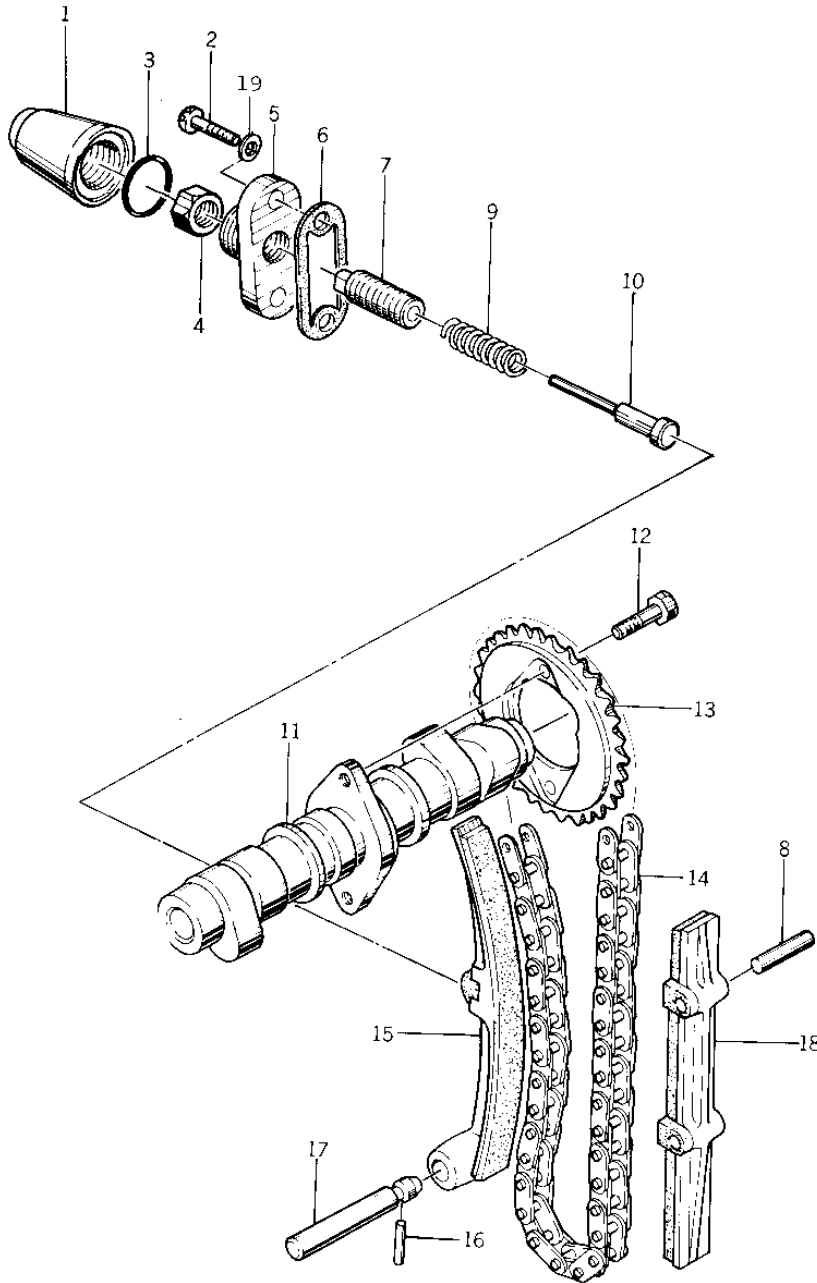

# 1974 KZ400 PARTS DIAGRAM

CAMSHAFT ('74 -'75 KZ400/KZ400D)

R

# 1974 KZ400 PARTS LIST

CAMSHAFT ('74 -'75 KZ400/KZ400D)

ITEM NAME	PART NUMBER	QUANTITY
CAP,CHAIN TENSIONER (Ref # 1)	12064-004	1
CAP,CHAIN TENSIONER (Ref # 1)	12064-004	1
BOLT-HEX HEAD,6X16 (Ref # 2)	92001-114	1
"O" RING (Ref # 3)	92055-104	1
NUT,LOCK (Ref # 4)	92016-054	1
HOLDER,CAM CHIN TENS (Ref # 5)	12047-004	1
GASKET,CHAIN TENSIONR (Ref # 6)	11009-1022	1
GUIDE,PUSH ROD (Ref # 7)	92001-1271	1
GUIDE,PUSH ROD (Ref # 7)	92001-1271	1
PIN,DOWEL,5X32 (Ref # 8)	551A0532	2
SPRING,CHAIN TENSINR (Ref # 9)	92081-131	1
ROD,PUSH (Ref # 10)	12054-002	1
SHAFT,CAM (Ref # 11)	12044-009	1
BOLT,SPROCKET FITTING (Ref # 12)	92003-208	2
BOLT,SPROCKET FITTING (Ref # 12)	92003-208	2
SPROCKET,CAM (Ref # 13)	12046-004	1
CHAIN CAM (Ref # 14)	21070-004	1
GUIDE,CAM CHAIN (Ref # 15)	12053-002	1
PIN,DOWEL,4X25 (Ref # 16)	551A0425	1
SHAFT,CHAIN GUIDE (Ref # 17)	12065-001	1
GUIDE,CHAIN,REAR (Ref # 18)	12053-1042	1
WASHER PLAIN 6MM (Ref # 19)	410B0600	2