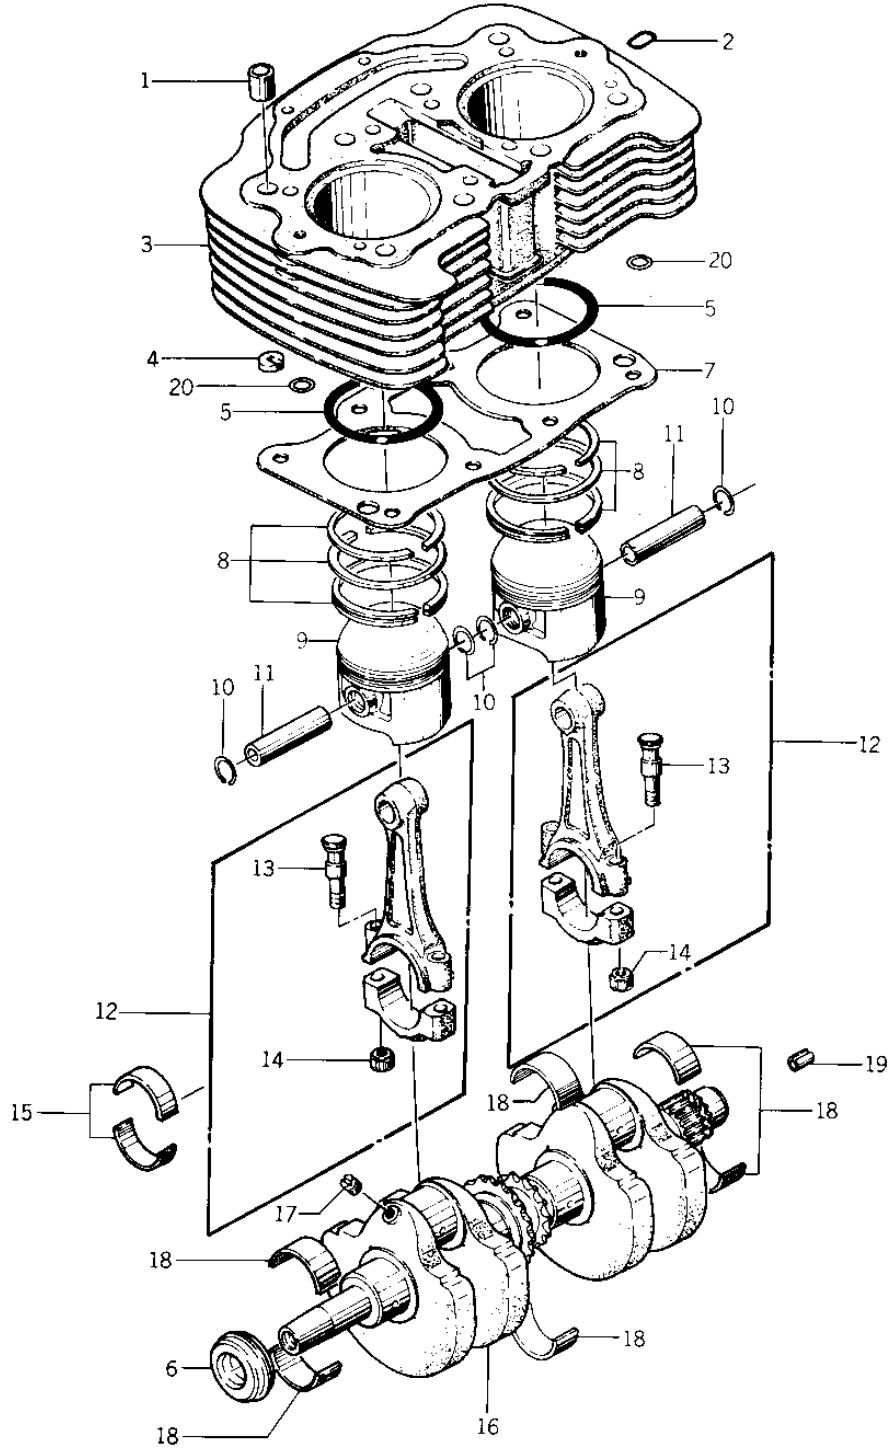

1975 KZ400-D PARTS DIAGRAM

CYLINDER/PISTONS/CRANKSHAFT ('74 -'75 KZ)

1975 KZ400-D PARTS LIST

CYLINDER/PISTONS/CRANKSHAFT ('74 -'75 KZ)

ITEM NAME	PART NUMBER	QUANTITY
PIN,DOWEL,14MM (Ref # 1)	92042-032	2
"O" RING,CYLINDER (Ref # 2)	11009-1012	2
CYLINDER, (Ref # 3)	11005-146	1
CYLINDER, (Ref # 3)	11005-146	1
DAMPER RUBBER,CYLINDR (Ref # 4)	92075-256	12
"O" RING (Ref # 5)	92055-056	2
OIL SEAL,L.H CRNKSFT (Ref # 6)	92050-064	1
GASKET,CYLINDER BASE (Ref # 7)	11009-040	1
RING SET,PISTON,STD (Ref # 8)	13008-5028	2
RING SET,PISTON,STD (Ref # 8)	13008-5028	2
RING SET,0.020",O/S (Ref # 8)	13025-5013	(2
RING SET,0.020",O/S (Ref # 8)	13025-5013	(2
RING SET,0.040",O/S (Ref # 8)	13024-5012	(2
RING SET,0.040",O/S (Ref # 8)	13024-5012	(2
PISTON,STD (Ref # 9)	13001-069	2
PISTON,0.020" O.S (Ref # 9)	13029-070	(2
PISTON,0.040" O.S (Ref # 9)	13027-063	(2
CIRCLIP PISTON PIN (Ref # 10)	92036-005	4
PIN-PISTON (Ref # 11)	13002-029	2
CONNECTING ROD ASSY,H (Ref # 12)	13032-046-HH	2
CONNECTING ROD ASSY,H (Ref # 12)	13032-046-HH	2
CONNECTING ROD ASSY,H (Ref # 12)	13032-046-HH	2
CONNECTING ROD ASSY,H (Ref # 12)	13032-046-HH	2
CONNECTING ROD ASSY,I (Ref # 12)	13032-046-II	2
CONNECTING ROD ASSY,J (Ref # 12)	13032-046-JJ	2
UNAVAILABLE IN PRICE BOOK (Ref # 12)	13032-046-KK	2
BOLT (Ref # 13)	92001-169	4
BOLT (Ref # 13)	92001-169	AL
NUT,CONNECTING ROD (Ref # 14)	92016-053	4

1975 KZ400-D PARTS LIST

CYLINDER/PISTONS/CRANKSHAFT ('74 -'75 KZ

ITEM NAME	PART NUMBER	QUANTITY
NUT,FLANGED,8MM (Ref # 14)	92015-1311	AL
METAL,CONROD BEARING (Ref # 15)	13034-037	4
METAL,CON ROD (Ref # 15)	13034-047	4
METAL,CON ROD (Ref # 15)	13034-048	4
CRANKSHAFT ASSY (Ref # 16)	13037-061	1
SCREW,SLOTTED,6X8 (Ref # 17)	291H0608	2
BUSHING,CRANKSHAFT (Ref # 18)	92028-1102	8
BUSHING,CRANKSHAFT (Ref # 18)	92028-1102	8
BUSHING,CRANKSHAFT (Ref # 18)	92028-1102	8
BUSHING,CRANKSHAFT (Ref # 18)	92028-1102	8
PIN-SPRING,4X8 (Ref # 19)	555A0408	1
"O" RING (Ref # 20)	92055-074	2
"O" RING (Ref # 20)	92055-090	2