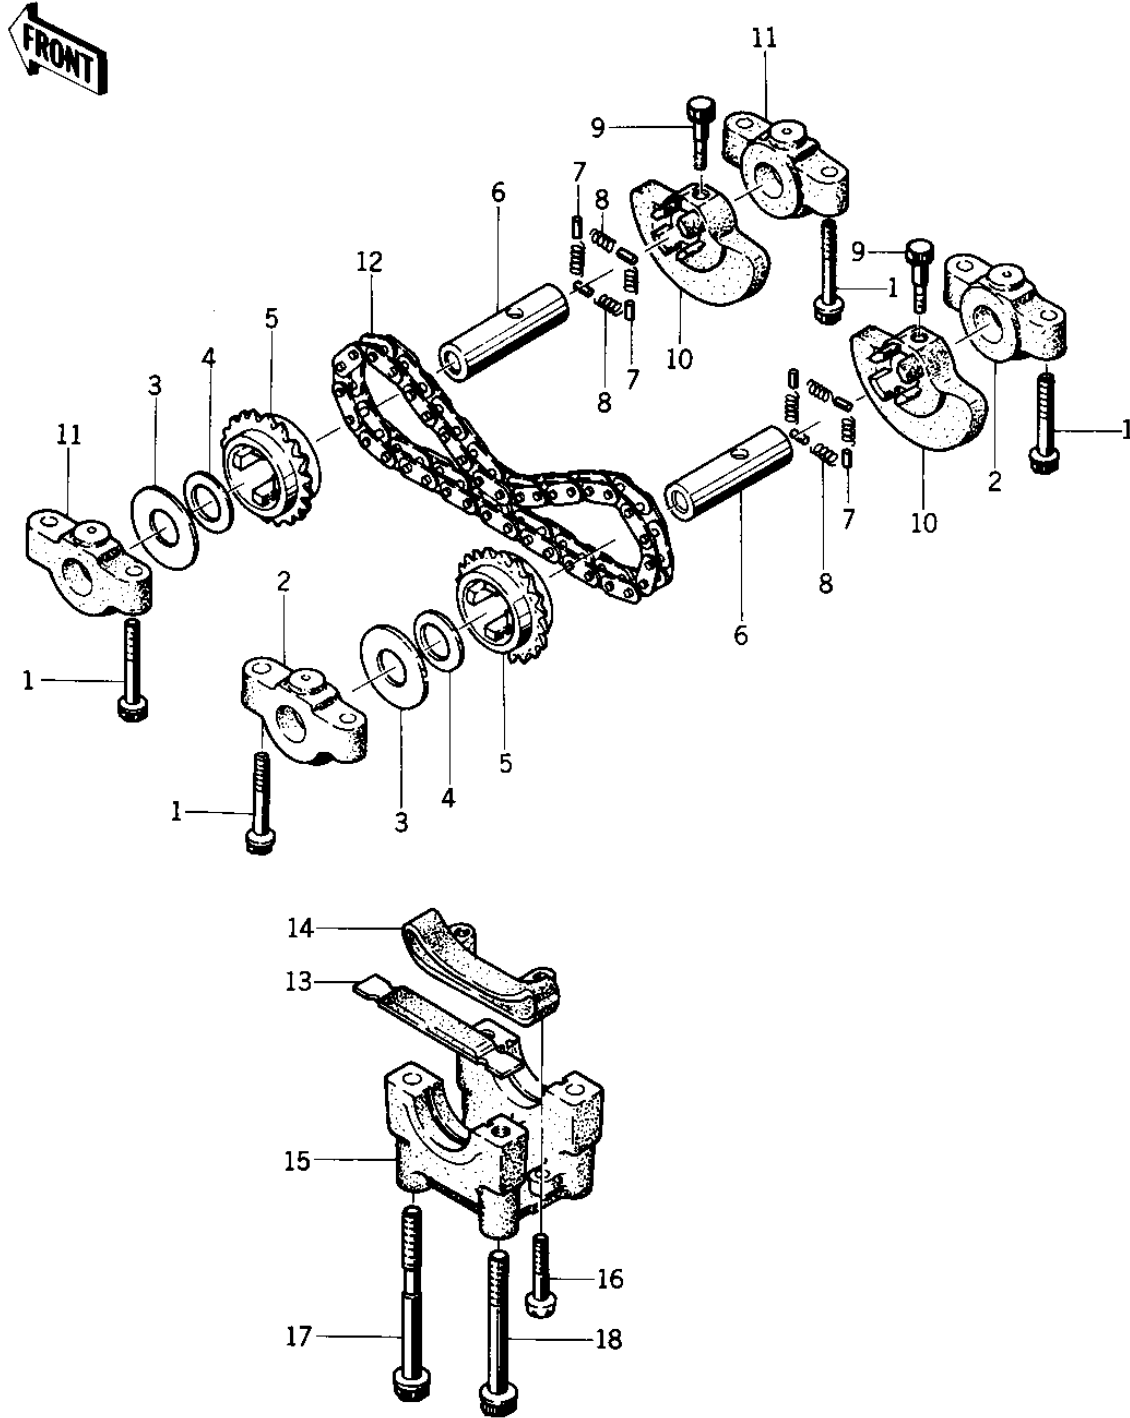

1974 KZ400 PARTS DIAGRAM

BALANCER ('74 -'75 KZ400/KZ400D)

F
—

10x

1974 KZ400 PARTS LIST

BALANCER ('74 -'75 KZ400/KZ400D)

ITEM NAME	PART NUMBER	QUANTITY
BOLT,HEX HEAD,6X45 (Ref # 1)	92003-092	8
BOLT,6X43 (Ref # 1)	92002-1881	8
BRACKET B ,BALANCER (Ref # 2)	14081-008	2
BRACKET B ,BALANCER (Ref # 2)	14081-008	2
BRACKET B ,BALANCER (Ref # 2)	14081-008	2
WASHER,BALANCER (Ref # 3)	92026-104	2
WASHER,BALANCER (Ref # 4)	92026-131	2
WASHER,BALANCER (Ref # 4)	92026-131	2
SPROCKET,BALANCER (Ref # 5)	12046-005	2
SHAFT,BALANCER (Ref # 6)	12052-006	2
PIN DOWEL 4X8 (Ref # 7)	610A0408	8
SPRING,BALANCER (Ref # 8)	92081-135	8
BOLT,6X32 (Ref # 9)	92003-229	2
BOLT,6X32 (Ref # 9)	92003-229	2
BALANCER (Ref # 10)	13041-004	2
BRACKET A ,BALANCER (Ref # 11)	14081-007	2
BRACKET A ,BALANCER (Ref # 11)	14081-007	2
BRACKET A ,BALANCER (Ref # 11)	14081-007	2
CHAIN BALANCER (Ref # 12)	21070-006	1
SLIPPER (Ref # 13)	12053-004	1
GUIDE-CHAIN,BALANCER (Ref # 14)	12053-1051	1
SCREW PAN HEAD 6X30 (Ref # 16)	220B0630	2
BOLT (Ref # 17)	92001-1480	2
BOLT,HEX HEAD,8X81 (Ref # 18)	92003-108	2