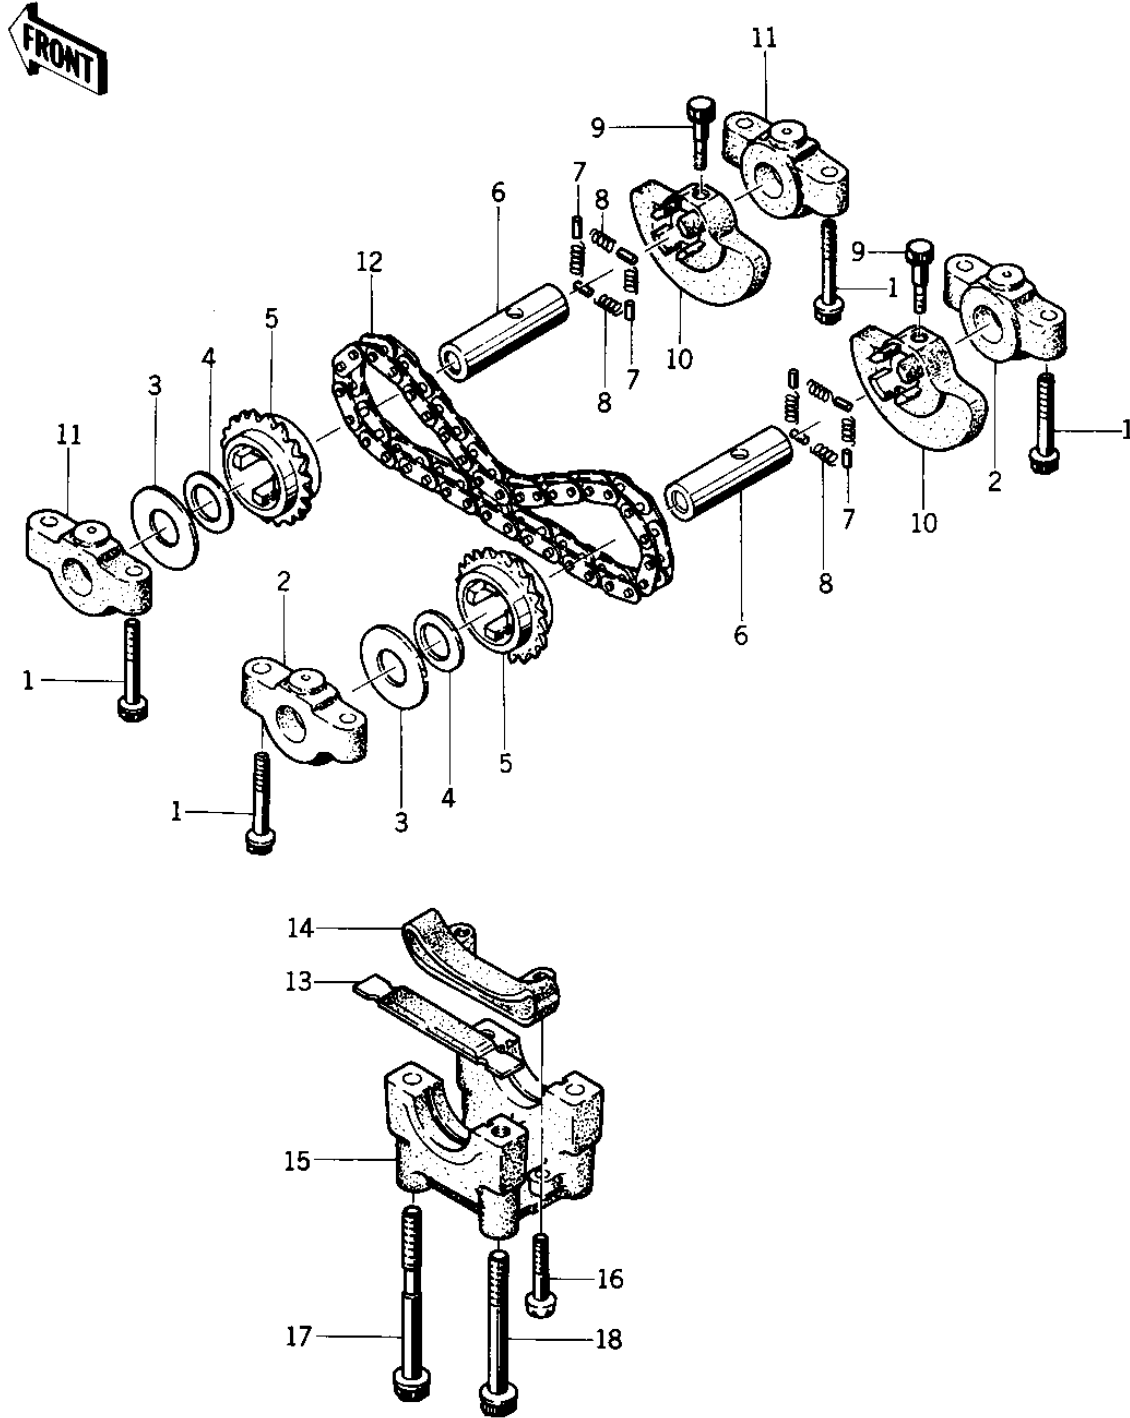

1975 KZ400-D PARTS DIAGRAM

BALANCER ('74 -'75 KZ400/KZ400D)

F
—

10x

1975 KZ400-D PARTS LIST

BALANCER ('74 -'75 KZ400/KZ400D)

ITEM NAME	PART NUMBER	QUANTITY
BOLT,HEX HEAD,6X45 (Ref # 1)	92003-092	8
BOLT,6X43 (Ref # 1)	92002-1881	8
BRACKET B ,BALANCER (Ref # 2)	14081-008	2
BRACKET B ,BALANCER (Ref # 2)	14081-008	2
BRACKET B ,BALANCER (Ref # 2)	14081-008	2
WASHER,BALANCER (Ref # 3)	92026-104	2
WASHER,BALANCER (Ref # 4)	92026-131	2
WASHER,BALANCER (Ref # 4)	92026-131	2
SPROCKET,BALANCER (Ref # 5)	12046-005	2
SHAFT,BALANCER (Ref # 6)	12052-006	2
PIN DOWEL 4X8 (Ref # 7)	610A0408	8
SPRING,BALANCER (Ref # 8)	92081-135	8
BOLT,6X32 (Ref # 9)	92003-229	2
BOLT,6X32 (Ref # 9)	92003-229	2
BALANCER (Ref # 10)	13041-004	2
BRACKET A ,BALANCER (Ref # 11)	14081-007	2
BRACKET A ,BALANCER (Ref # 11)	14081-007	2
BRACKET A ,BALANCER (Ref # 11)	14081-007	2
CHAIN BALANCER (Ref # 12)	21070-006	1
SLIPPER (Ref # 13)	12053-004	1
GUIDE-CHAIN,BALANCER (Ref # 14)	12053-1051	1
SCREW PAN HEAD 6X30 (Ref # 16)	220B0630	2
BOLT (Ref # 17)	92001-1480	2
BOLT,HEX HEAD,8X81 (Ref # 18)	92003-108	2