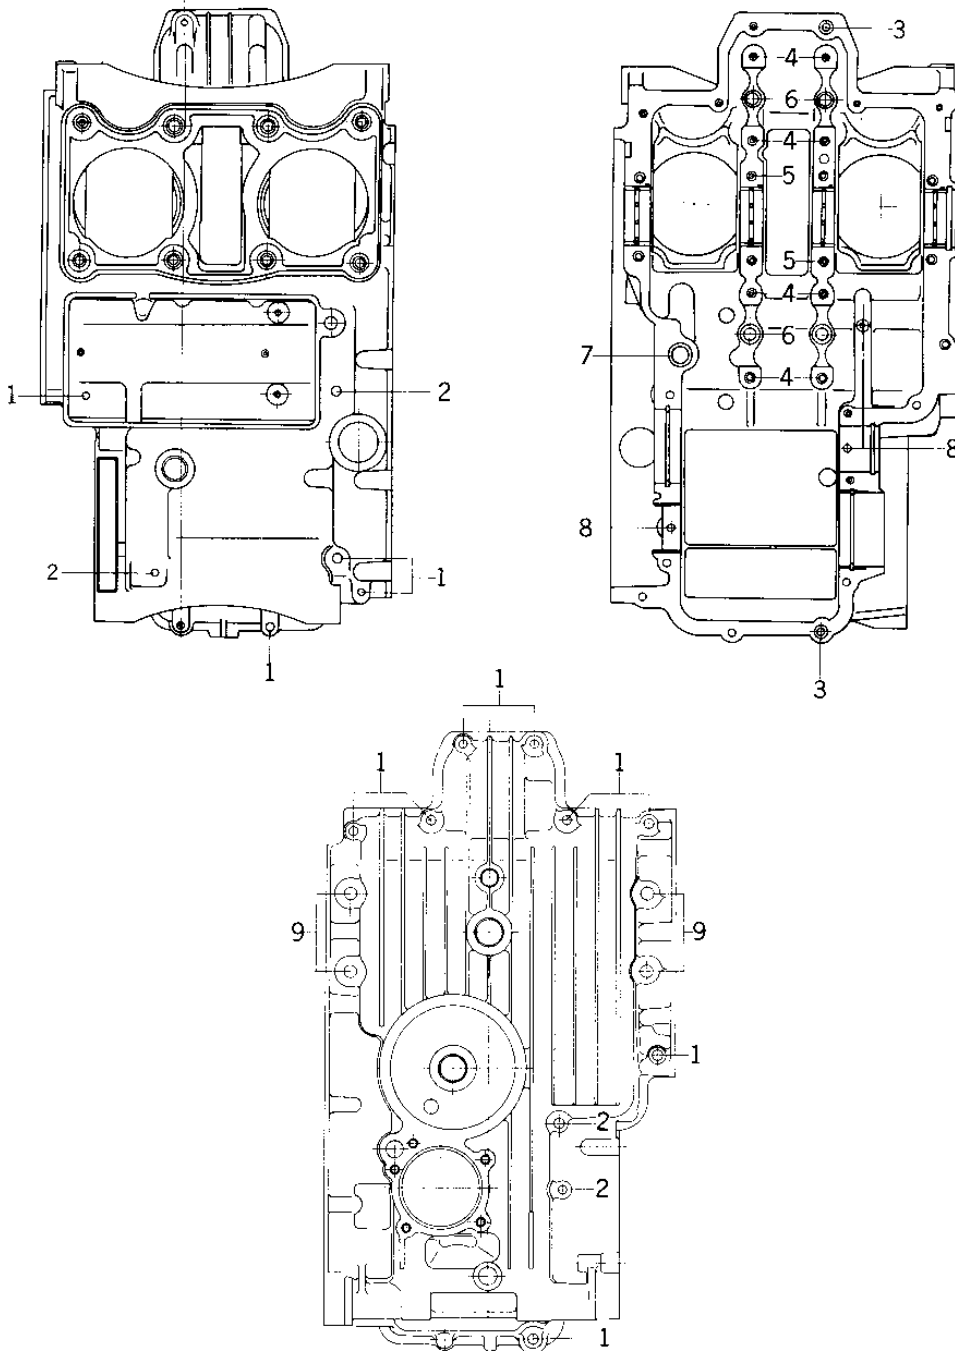

# 1974 KZ400 PARTS DIAGRAM

CRANKCASE BOLT & STUD PATTERN ('74 -'75)

Re

Par

1010-

# 1974 KZ400 PARTS LIST

## CRANKCASE BOLT & STUD PATTERN ('74 -'75)

ITEM NAME	PART NUMBER	QUANTITY
BOLT,HEX HEAD,6X54 (Ref # 1)	92003-110	12
BOLT-FLANGED,6X95 (Ref # 2)	130G0695	4
PIN,DOWEL,10X8.2X14 (Ref # 3)	92043-1037	2
.PIN,DOWEL,10X8.2X14 (Ref # 3)	92043-1037	2
PIN,DOWEL,10X8.2X14 (Ref # 3)	92043-1037	AL
.PIN-DOWEL (Ref # 4)	92042-007	8
.PIN,DOWEL,10X8.2X14 (Ref # 5)	92043-1037	2
"O" RING (Ref # 6)	92055-074	4
"O" RING (Ref # 7)	92055-077	1
.PIN DOWEL 6MM (Ref # 8)	92042-016	2
BOLT-FLANGED,8X95 (Ref # 9)	130P0895	4