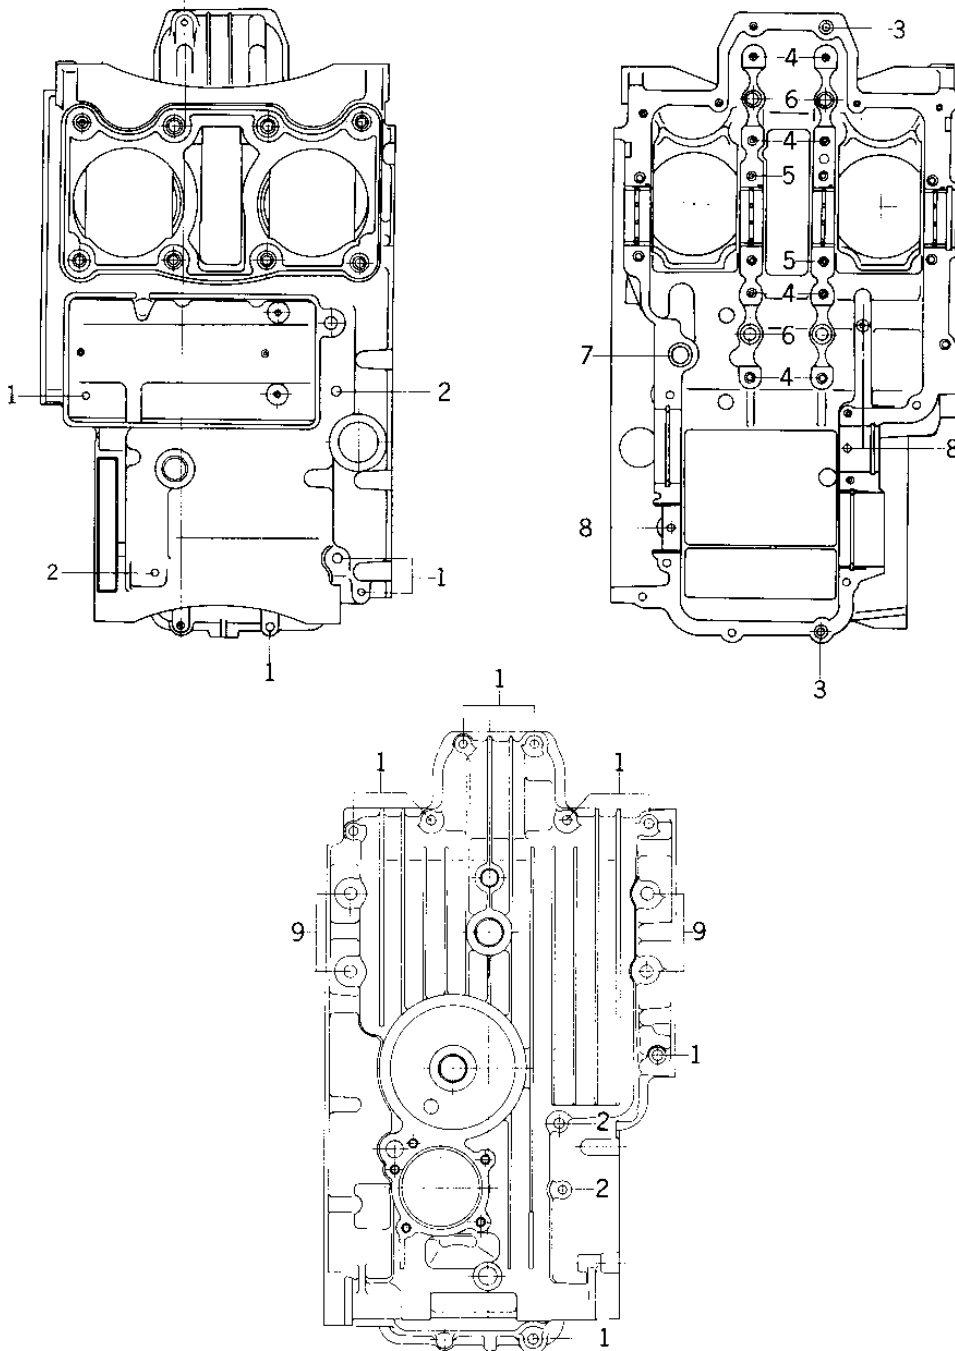

1975 KZ400-D PARTS DIAGRAM

CRANKCASE BOLT & STUD PATTERN ('74 -'75)

Re

Par

1010-

1975 KZ400-D PARTS LIST

CRANKCASE BOLT & STUD PATTERN ('74 -'75)

ITEM NAME	PART NUMBER	QUANTITY
BOLT,HEX HEAD,6X54 (Ref # 1)	92003-110	12
BOLT-FLANGED,6X95 (Ref # 2)	130G0695	4
PIN,DOWEL,10X8.2X14 (Ref # 3)	92043-1037	2
.PIN,DOWEL,10X8.2X14 (Ref # 3)	92043-1037	2
PIN,DOWEL,10X8.2X14 (Ref # 3)	92043-1037	AL
.PIN-DOWEL (Ref # 4)	92042-007	8
.PIN,DOWEL,10X8.2X14 (Ref # 5)	92043-1037	2
"O" RING (Ref # 6)	92055-074	4
"O" RING (Ref # 7)	92055-077	1
.PIN DOWEL 6MM (Ref # 8)	92042-016	2
BOLT-FLANGED,8X95 (Ref # 9)	130P0895	4