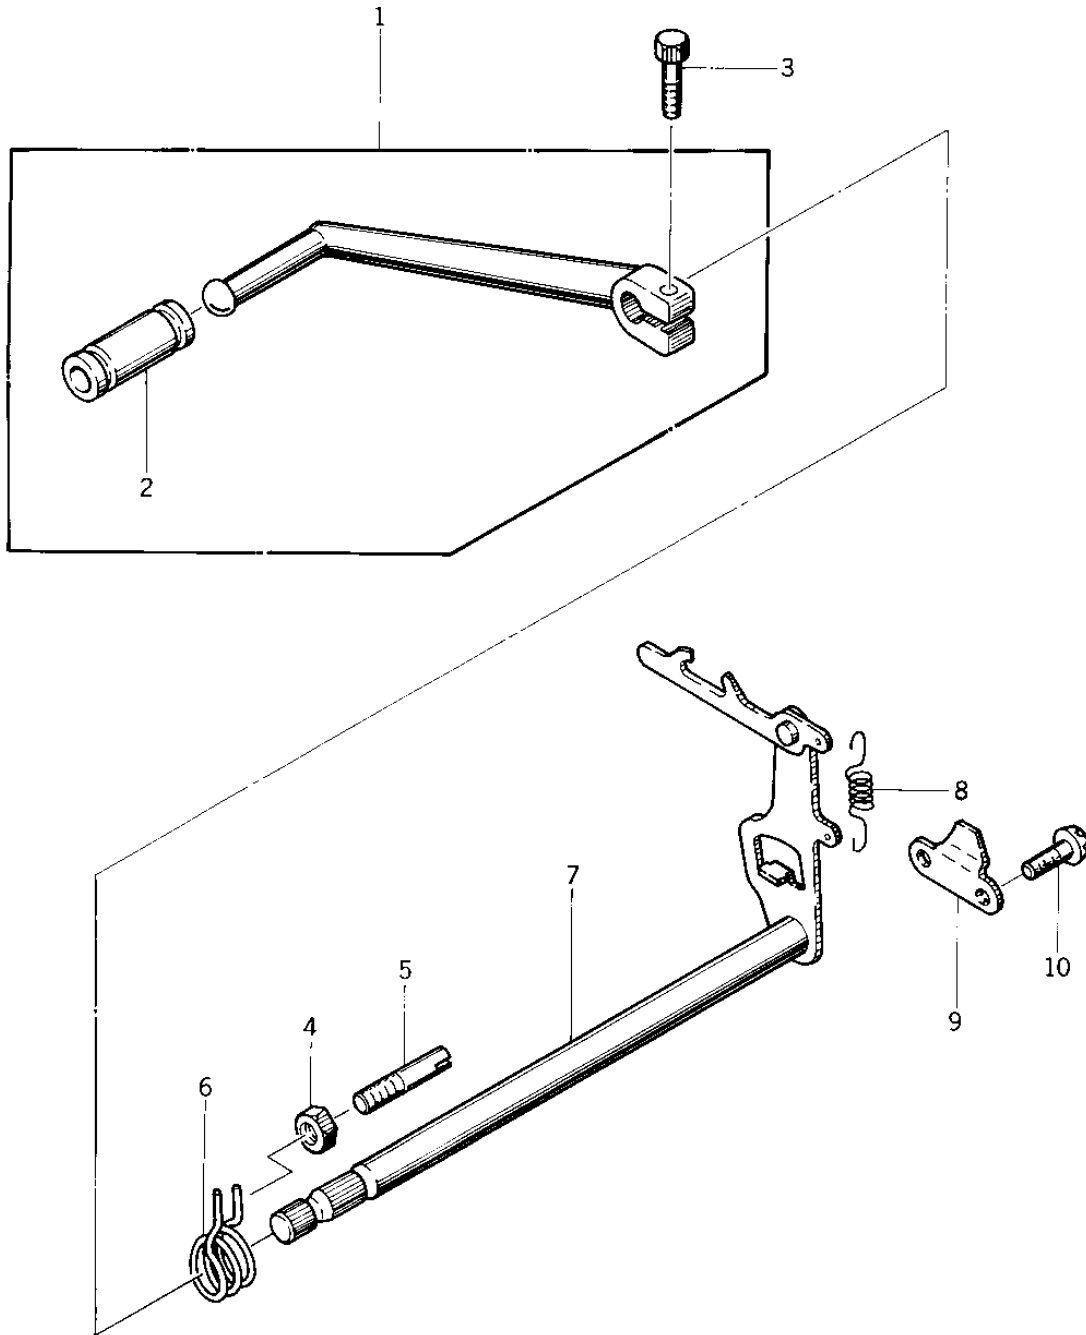

1975 KZ400-D PARTS DIAGRAM

GEAR CHANGE MECHANISM ('74 -'75 KZ400/KZ

R

1011

1975 KZ400-D PARTS LIST

GEAR CHANGE MECHANISM ('74 -'75 KZ400/KZ

ITEM NAME	PART NUMBER	QUANTITY
PEDAL ASSY,GEAR SHIFT (Ref # 1)	13242-017	1
PEDAL ASSY,GEAR SHIFT (Ref # 1)	13242-017	1
RUBBER CHANGE PEDAL (Ref # 2)	13157-004	1
BOLT-UPSET,6X20 (Ref # 3)	112G0620	1
NUT 8MM (Ref # 4)	312B0800	1
PIN CHANGE PEDAL SPRG (Ref # 5)	92043-057	1
PIN CHANGE PEDAL SPRG (Ref # 5)	92043-057	1
SPRING,CHG PEDL RTN (Ref # 6)	92083-021	1
LEVER ASY,GEAR SHIFT (Ref # 7)	13161-034	1
SPRING,CHANGE LEVER (Ref # 8)	92144-1720	1
PLATE,GEAR SHIFT LEV (Ref # 9)	13169-011	1
SCREW PAN HEAD 6X16 (Ref # 10)	220B0616	2