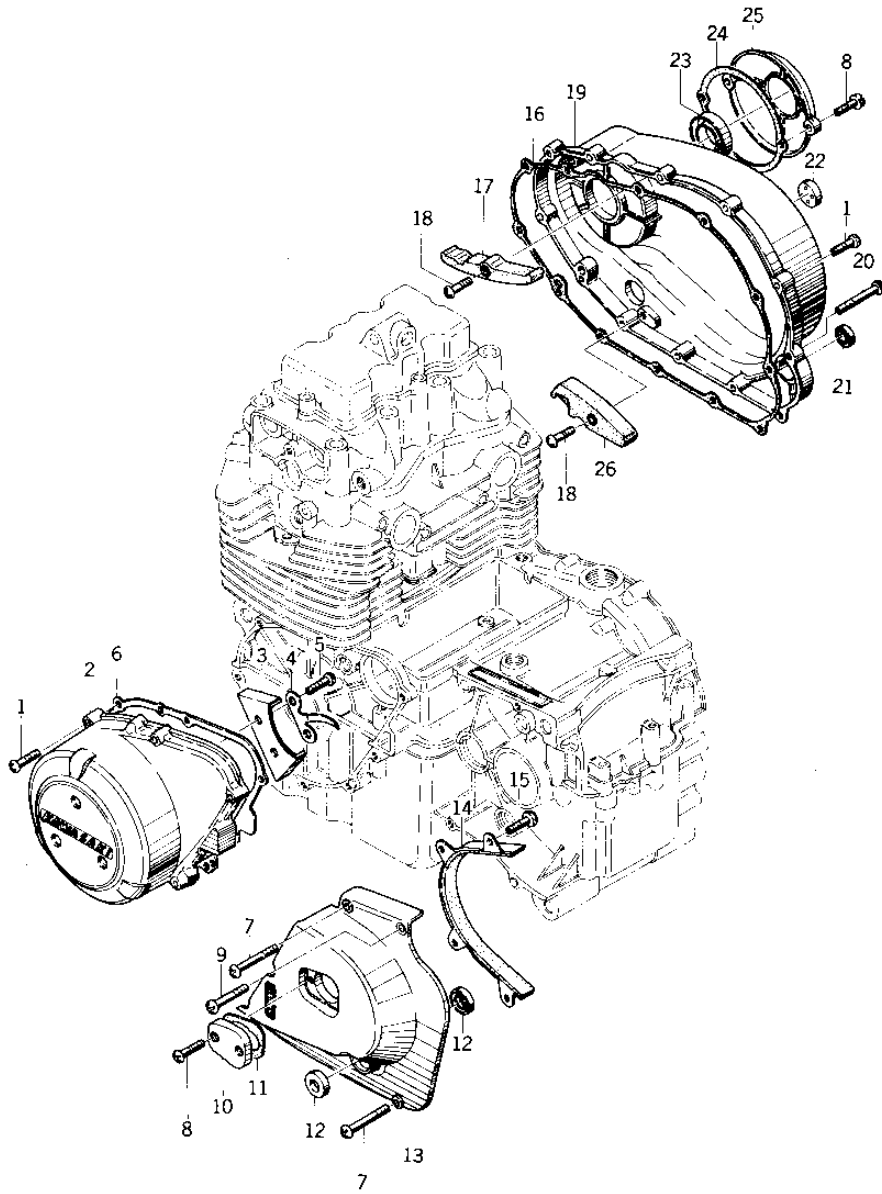

1974 KZ400 PARTS DIAGRAM

ENGINE COVERS ('74 -'75 KZ400/KZ400D)

R
—

1001

1974 KZ400 PARTS LIST

ENGINE COVERS ('74 -'75 KZ400/KZ400D)

ITEM NAME	PART NUMBER	QUANTITY
SCREW PAN HEAD 6X30 (Ref # 1)	220B0630	19
COVER,L.H,ENGINE (Ref # 2)	14031-1007-80	1
COVER,L.H,ENGINE (Ref # 2)	14031-1007-80	1
SLIPPER (Ref # 3)	12053-007	1
PLATE L.H ENG COVER (Ref # 4)	21057-002	1
SCREW PAN HEAD 5X8 (Ref # 5)	220B0508	2
GASKET,L.H ENG COVER (Ref # 6)	14045-021	1
SCREW PAN HEAD 6X50 (Ref # 7)	220B0650	3
SCREW PAN HEAD 6X18 (Ref # 8)	220B0618	4
SCREW PAN HEAD 6X35 (Ref # 9)	220B0635	1
COVER,CLUTCH ADJUSTNG (Ref # 10)	14028-006-80	1
GASKET,CLUTCH ADJ CAP (Ref # 11)	14049-004	1
OIL SEAL,TB13225.5 (Ref # 12)	92051-005	2
COVER,ENG SPROCKET (Ref # 13)	14026-029-80	1
GUIDE,CHAIN (Ref # 14)	14077-004	1
SCREW PAN HEAD 6X16 (Ref # 15)	220B0616	4
GASKET,R.H ENG COVER (Ref # 16)	14046-031	1
GUIDE,PRIMARY CHAIN (Ref # 17)	12053-010	1
SCREW PAN HEAD 6X25 (Ref # 18)	220B0625	2
COVER,R.H ENG,BUFF (Ref # 19)	14032-106-80	1
SCREW PAN HEAD 6X40 (Ref # 20)	220B0640	1
OIL SEAL SB20285 (Ref # 21)	92049-012	1
GAUGE,OIL LEVEL (Ref # 22)	52015-004	1
OIL SEAL,R.H CRNKSFT (Ref # 23)	92050-065	1
GASKET,BREAKER COVER (Ref # 24)	14050-010	1
GASKET,BREAKER COVER (Ref # 24)	14050-010	1
COVERBRK POINT,BUFF (Ref # 25)	14027-019-80	1
GUIDE,PRIMARY CHAIN (Ref # 26)	12053-011	1