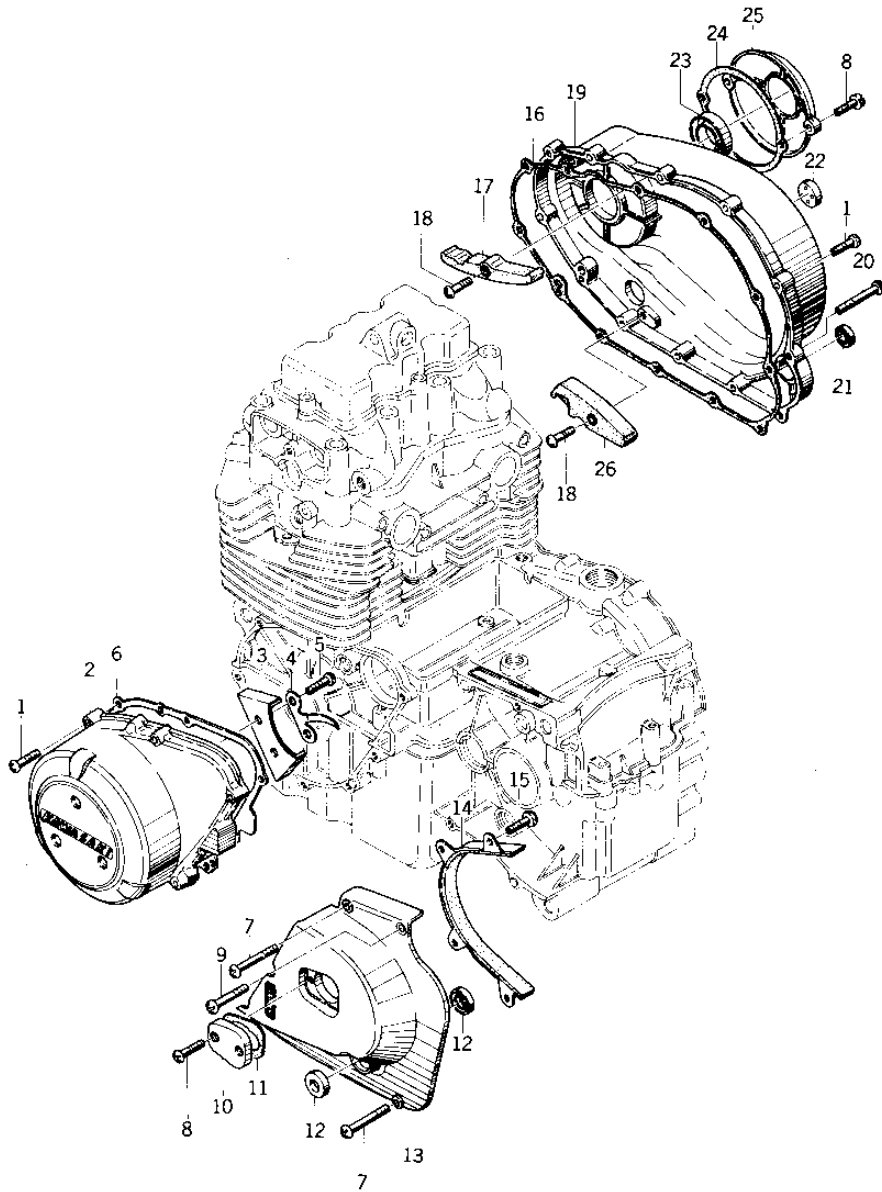

# 1975 KZ400-D PARTS DIAGRAM

ENGINE COVERS ('74 -'75 KZ400/KZ400D)

R  
—

1001

# 1975 KZ400-D PARTS LIST

## ENGINE COVERS ('74 -'75 KZ400/KZ400D)

ITEM NAME	PART NUMBER	QUANTITY
SCREW PAN HEAD 6X30 (Ref # 1)	220B0630	19
COVER,L.H,ENGINE (Ref # 2)	14031-1007-80	1
COVER,L.H,ENGINE (Ref # 2)	14031-1007-80	1
SLIPPER (Ref # 3)	12053-007	1
PLATE L.H ENG COVER (Ref # 4)	21057-002	1
SCREW PAN HEAD 5X8 (Ref # 5)	220B0508	2
GASKET,L.H ENG COVER (Ref # 6)	14045-021	1
SCREW PAN HEAD 6X50 (Ref # 7)	220B0650	3
SCREW PAN HEAD 6X18 (Ref # 8)	220B0618	4
SCREW PAN HEAD 6X35 (Ref # 9)	220B0635	1
COVER,CLUTCH ADJUSTNG (Ref # 10)	14028-006-80	1
GASKET,CLUTCH ADJ CAP (Ref # 11)	14049-004	1
OIL SEAL,TB13225.5 (Ref # 12)	92051-005	2
COVER,ENG SPROCKET (Ref # 13)	14026-029-80	1
GUIDE,CHAIN (Ref # 14)	14077-004	1
SCREW PAN HEAD 6X16 (Ref # 15)	220B0616	4
GASKET,R.H ENG COVER (Ref # 16)	14046-031	1
GUIDE,PRIMARY CHAIN (Ref # 17)	12053-010	1
SCREW PAN HEAD 6X25 (Ref # 18)	220B0625	2
COVER,R.H ENG,BUFF (Ref # 19)	14032-106-80	1
SCREW PAN HEAD 6X40 (Ref # 20)	220B0640	1
OIL SEAL SB20285 (Ref # 21)	92049-012	1
GAUGE,OIL LEVEL (Ref # 22)	52015-004	1
OIL SEAL,R.H CRNKSFT (Ref # 23)	92050-065	1
GASKET,BREAKER COVER (Ref # 24)	14050-010	1
GASKET,BREAKER COVER (Ref # 24)	14050-010	1
COVERBRK POINT,BUFF (Ref # 25)	14027-019-80	1
GUIDE,PRIMARY CHAIN (Ref # 26)	12053-011	1