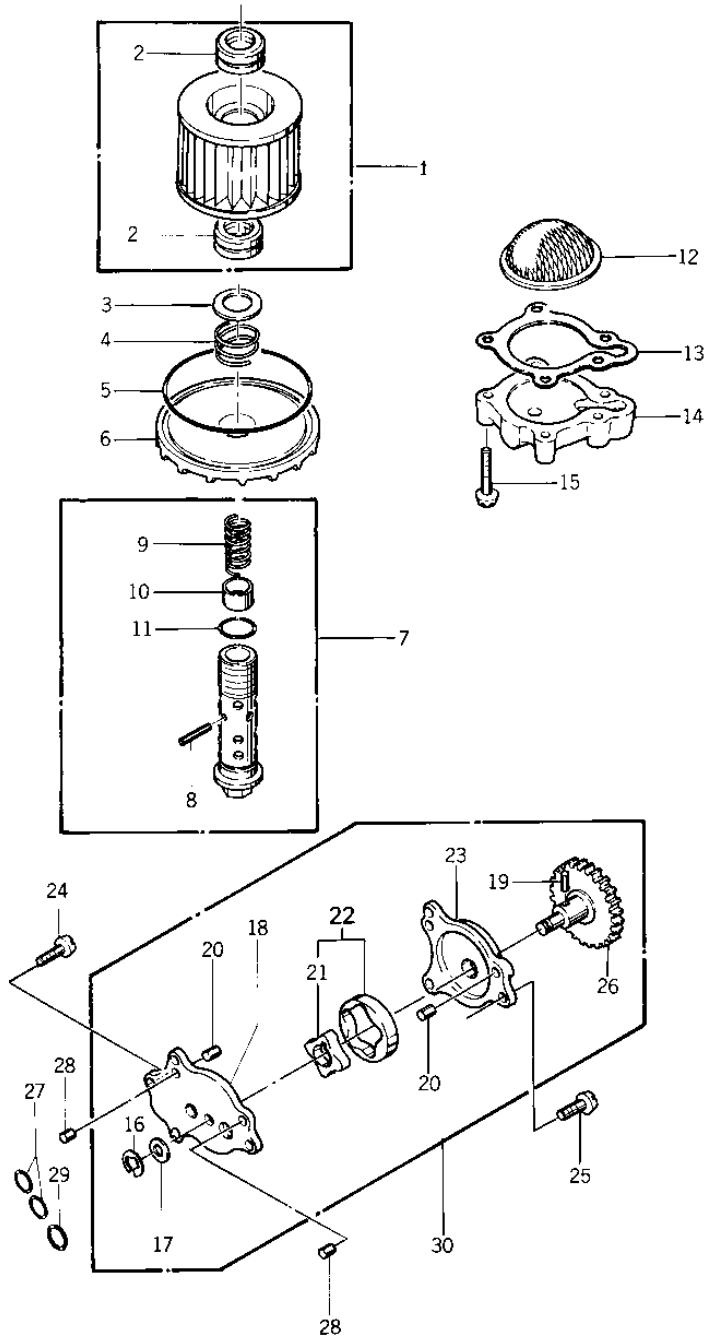

# 1975 KZ400-D PARTS DIAGRAM

OIL PUMP/OIL FILTER ('74 -'75 KZ400/KZ40)

Ret

# 1975 KZ400-D PARTS LIST

OIL PUMP/OIL FILTER ('74 -'75 KZ400/KZ40)

ITEM NAME	PART NUMBER	QUANTITY
FILTER,OIL (Ref # 1)	16099-003	1
GROMMET,OIL FILTER (Ref # 2)	16135-010	1
SHIM-KICK SHAFT (Ref # 3)	92022-144	1
SPRING,OIL FILTER (Ref # 4)	92081-1018	1
SPRING,OIL FILTER (Ref # 4)	92081-1018	1
"O" RING,90MM (Ref # 5)	671B2590	1
COVER,OIL FILTER (Ref # 6)	16101-004	1
VALVE,OIL FILTER (Ref # 7)	16126-1108	1
VALVE,OIL FILTER (Ref # 7)	16126-1108	1
SPRING PIN (Ref # 8)	92043-111	1
SPRING,PISTON (Ref # 9)	92081-133	1
PISTON (Ref # 10)	92136-001	1
"O" RING,16MM (Ref # 11)	670B2016	1
STRAINER,OIL (Ref # 12)	16111-003	1
GASKET,OIL FILTER COV (Ref # 13)	11009-1874	1
COVER,OIL STRAINER (Ref # 14)	16101-003	1
SCREW PAN HEAD 6X30 (Ref # 15)	220B0630	5
CIRCLIP 5MM (Ref # 16)	482K5000	1
WASHER,THRUST (Ref # 17)	92026-098	1
COVER,OIL PUMP (Ref # 18)	16142-002	1
PIN,DOWEL,4X8 (Ref # 19)	551A0408	1
PIN,DOWEL,6X8 (Ref # 20)	551A0608	2
ROTOR ASSY,OIL PUMP (Ref # 21)	16154-001	1
ROTOR ASSY,OIL PUMP (Ref # 22)	16154-001	1
BODY,OIL PUMP (Ref # 23)	16141-002	1
SCREW PAN HEAD 6X18 (Ref # 24)	220B0618	1
SCREW PAN HEAD 6X25 (Ref # 25)	220B0625	3
GEAR,OIL PUMP DRIVEN (Ref # 26)	16085-023	1
"O" RING,11.5MM (Ref # 27)	92055-072	2