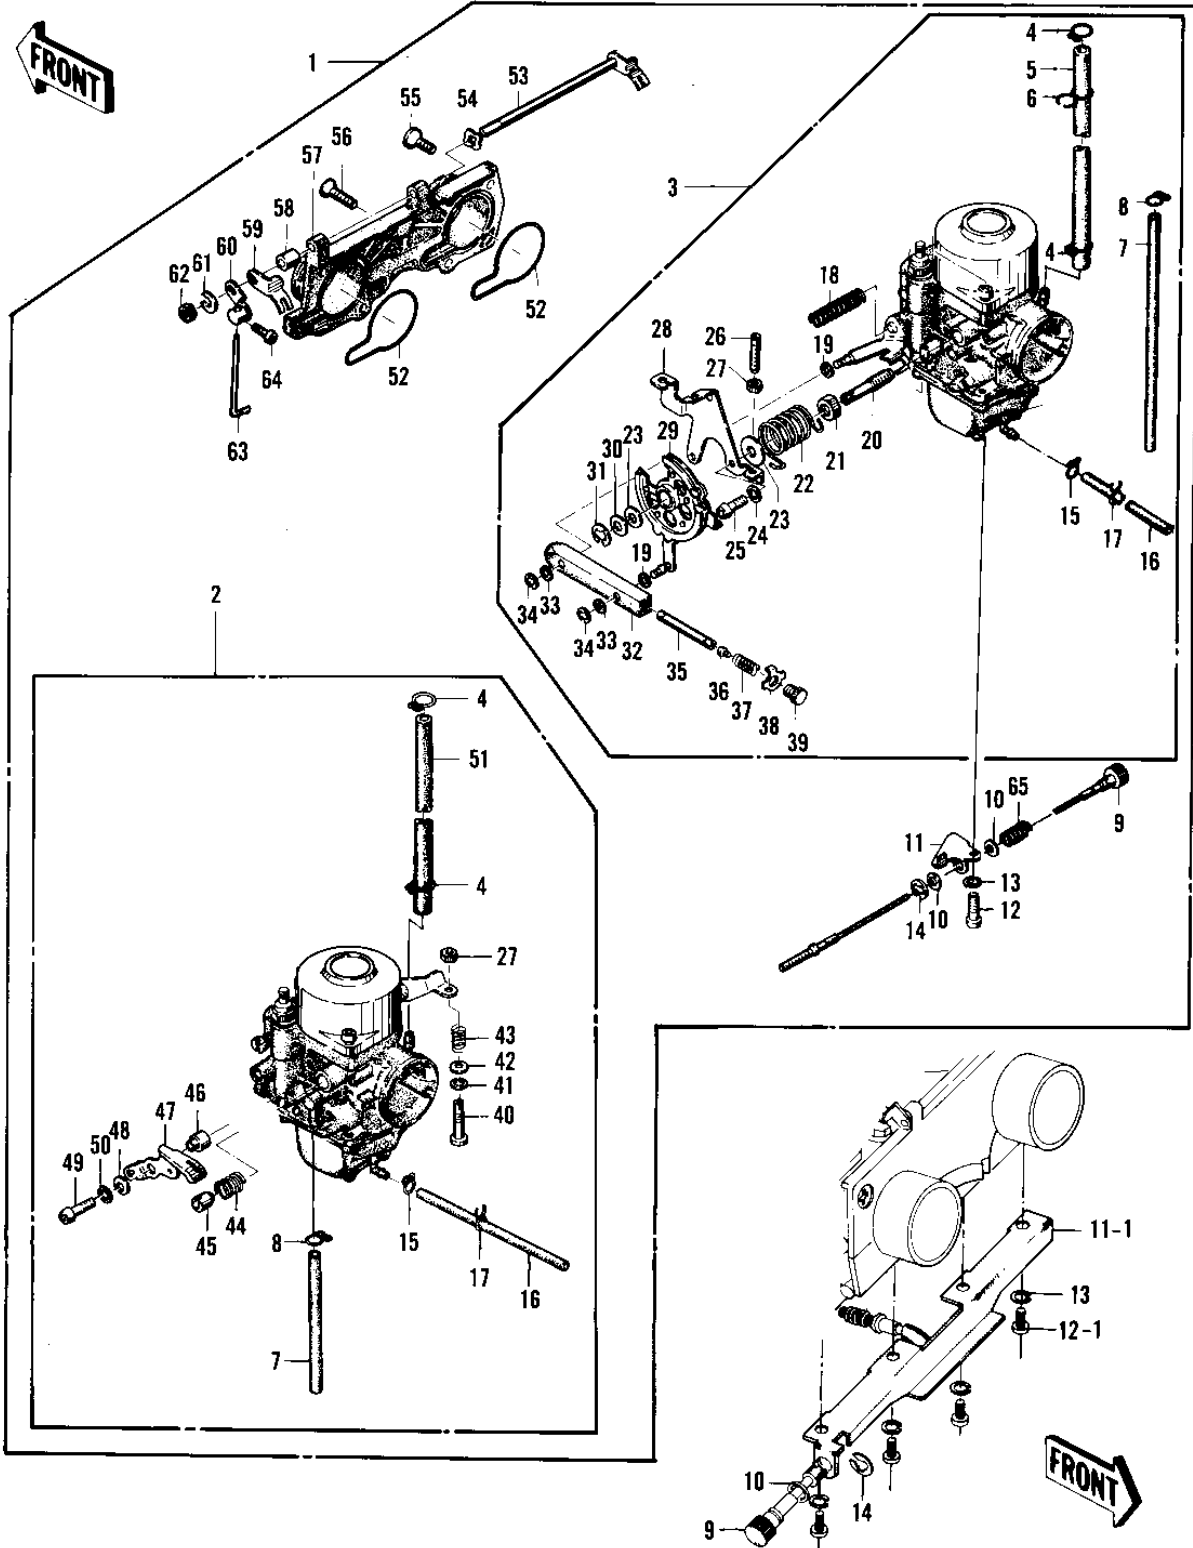

1975 KZ400-D PARTS DIAGRAM

CARBURETOR ASSY ('74 -'75 KZ400/KZ

1975 KZ400-D PARTS LIST

CARBURETOR ASSY ('74 -'75 KZ400/KZ

ITEM NAME	PART NUMBER	QUANTITY
CARBURETOR ASSY (Ref # 1)	16001-246	1
CARBURETOR ASSY (Ref # 1)	16001-246	1
CARBURETOR ASSY (Ref # 1)	16001-246	1
CARBURETOR,R.H (Ref # 2)	16001-247	1
CARBURETOR,R.H (Ref # 2)	16001-247	1
CARBURETOR,R.H (Ref # 2)	16001-247	1
CARBURETOR,L.H (Ref # 3)	16001-248	1
CARBURETOR,L.H (Ref # 3)	16001-248	1
CARBURETOR,L.H (Ref # 3)	16001-248	1
CLAMP,FUEL HOSE (Ref # 4)	92037-1040	4
HOSE,FUEL (Ref # 5)	92059-112	1
CLAMP,FUEL HOSE (Ref # 6)	16044-005	1
HOSE (Ref # 7)	92059-110	2
CLAMP,HOSE (Ref # 8)	16044-004	2
SCREW,THROTTLE STOP (Ref # 9)	16021-024	1
WASHER,PLAIN,7MM (Ref # 10)	16039-029	2
WASHER,PLAIN,7MM (Ref # 10)	16039-029	1
PLATE,THR STOP SCREW (Ref # 11)	16055-008	1
STAY PLATE (Ref # 11-1)	16065-044	1
SCREW-PAN-CRSOSS,4X12 (Ref # 12)	220B0412	1
SCREW PAN HEAD 4X16 (Ref # 12-1)	220B0416	4
WASHER SPRING 4MM (Ref # 13)	461F0400	1
WASHER SPRING 4MM (Ref # 13)	461F0400	4
CIRCLIP 6MM (Ref # 14)	482J6000	1
CLAMP,TUBE,OVERFLOW (Ref # 15)	92037-1142	2
HOSE,FUEL OVERFLOW (Ref # 16)	92059-111	2
CLAMP,OVERFLOW HOSE (Ref # 17)	16044-002	2
SPRING,THR CABLE PLY (Ref # 18)	16040-013	1
WASHER,WAVE (Ref # 19)	16034-009	2