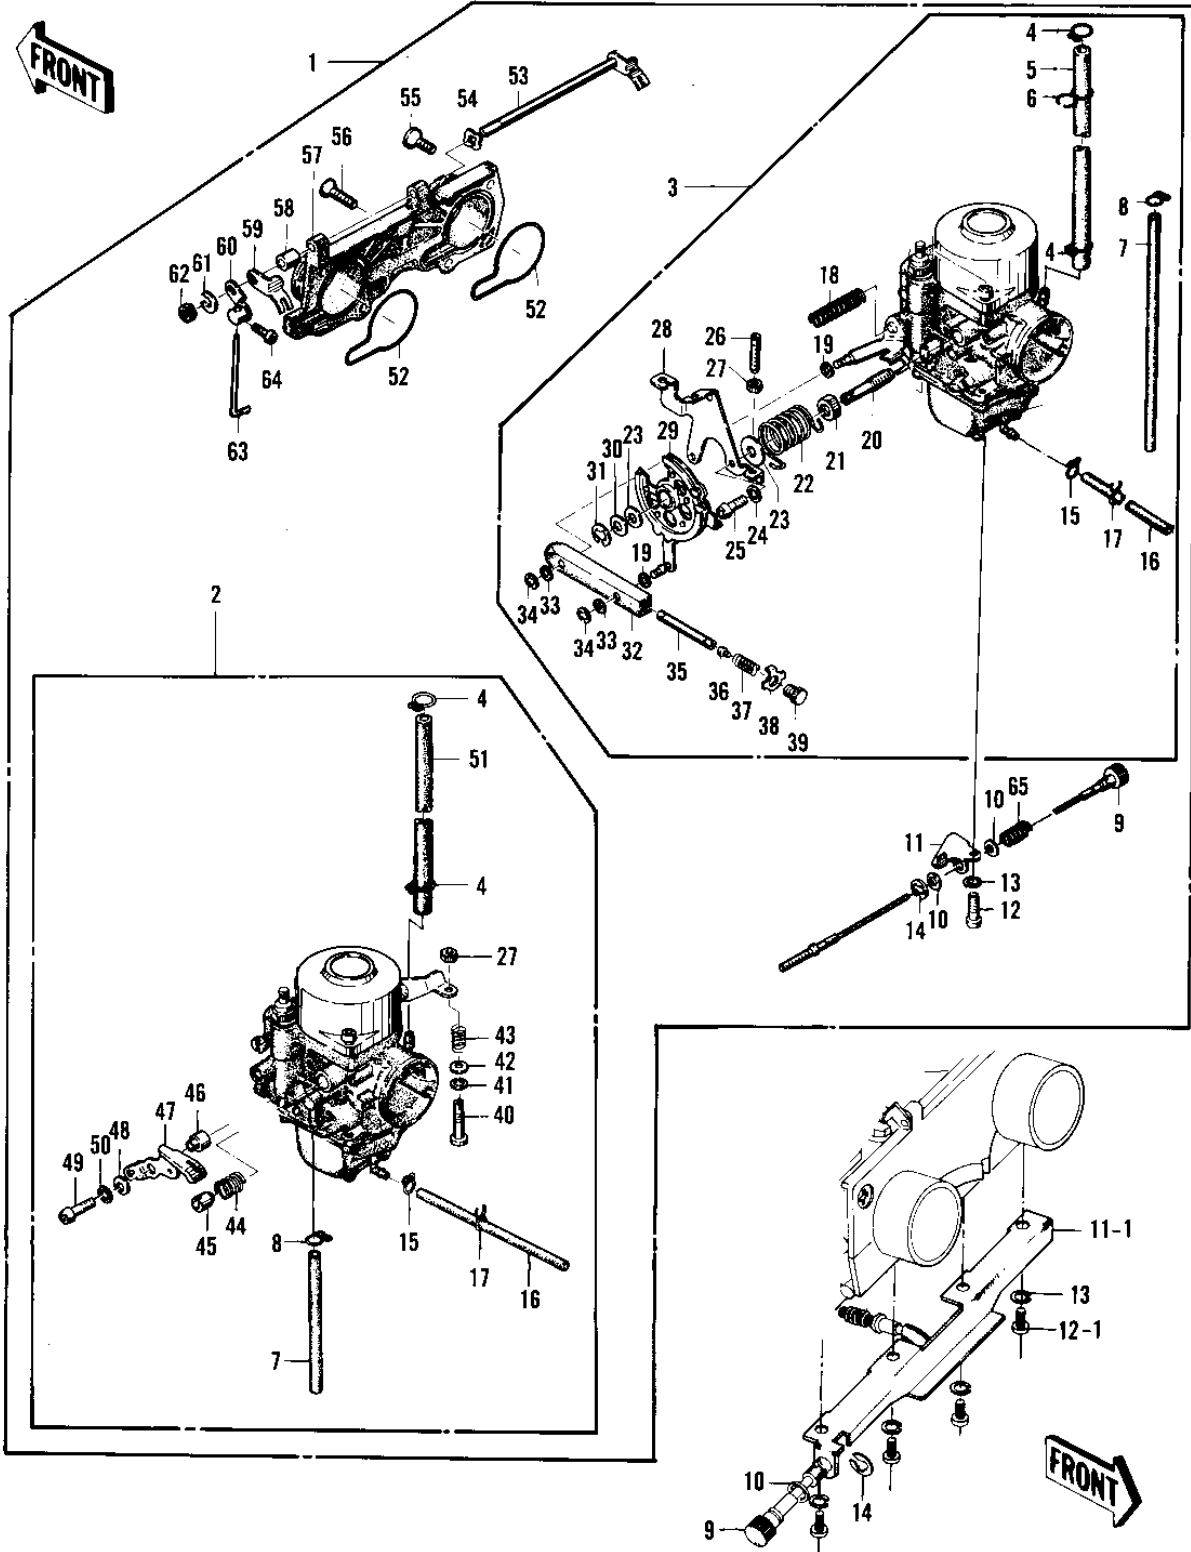

1975 KZ400-D PARTS DIAGRAM

CARBURETOR ASSY ('74 -'75 KZ400/KZ

1975 KZ400-D PARTS LIST

CARBURETOR ASSY ('74 -'75 KZ400/KZ

ITEM NAME	PART NUMBER	QUANTITY
CARBURETOR ASSY (Ref # 1)	16001-246	1
CARBURETOR ASSY (Ref # 1)	16001-246	1
CARBURETOR ASSY (Ref # 1)	16001-246	1
CARBURETOR,R.H (Ref # 2)	16001-247	1
CARBURETOR,R.H (Ref # 2)	16001-247	1
CARBURETOR,R.H (Ref # 2)	16001-247	1
CARBURETOR,L.H (Ref # 3)	16001-248	1
CARBURETOR,L.H (Ref # 3)	16001-248	1
CARBURETOR,L.H (Ref # 3)	16001-248	1
CLAMP,FUEL HOSE (Ref # 4)	92037-1040	4
HOSE,FUEL (Ref # 5)	92059-112	1
CLAMP,FUEL HOSE (Ref # 6)	16044-005	1
HOSE (Ref # 7)	92059-110	2
CLAMP,HOSE (Ref # 8)	16044-004	2
SCREW,THROTTLE STOP (Ref # 9)	16021-024	1
WASHER,PLAIN,7MM (Ref # 10)	16039-029	2
WASHER,PLAIN,7MM (Ref # 10)	16039-029	1
PLATE,THR STOP SCREW (Ref # 11)	16055-008	1
STAY PLATE (Ref # 11-1)	16065-044	1
SCREW-PAN-CRSOSS,4X12 (Ref # 12)	220B0412	1
SCREW PAN HEAD 4X16 (Ref # 12-1)	220B0416	4
WASHER SPRING 4MM (Ref # 13)	461F0400	1
WASHER SPRING 4MM (Ref # 13)	461F0400	4
CIRCLIP 6MM (Ref # 14)	482J6000	1
CLAMP,TUBE,OVERFLOW (Ref # 15)	92037-1142	2
HOSE,FUEL OVERFLOW (Ref # 16)	92059-111	2
CLAMP,OVERFLOW HOSE (Ref # 17)	16044-002	2
SPRING,THR CABLE PLY (Ref # 18)	16040-013	1
WASHER,WAVE (Ref # 19)	16034-009	2