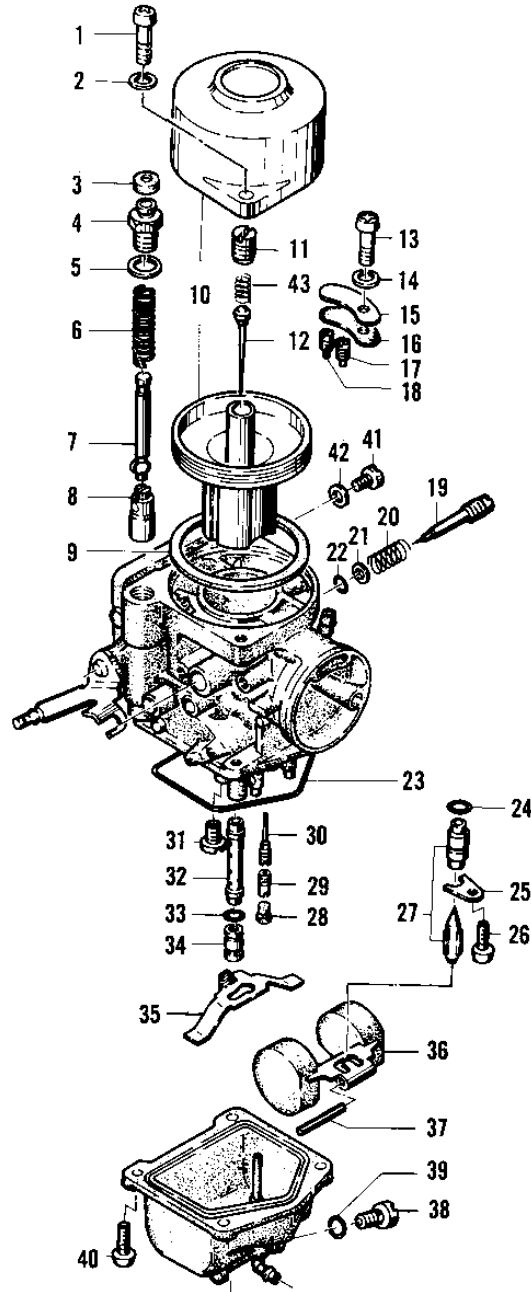

1974 KZ400 PARTS DIAGRAM

CARBURETOR PARTS ('74 -'75 KZ400/K