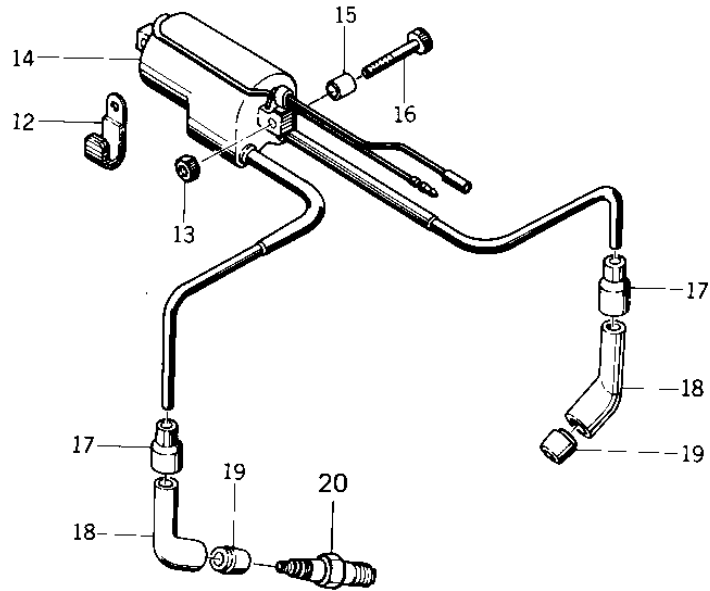

# 1975 KZ400-D PARTS DIAGRAM

IGNITION ('74 -'75 KZ400/KZ400D)

# 1975 KZ400-D PARTS LIST

IGNITION ('74 -'75 KZ400/KZ400D)

ITEM NAME	PART NUMBER	QUANTITY
ADVANCER ASSY TIMING (Ref # 1)	21148-006	1
BREAKER ASSY CONTACT (Ref # 2)	21135-009	1
CONDENSER (Ref # 3)	21013-034	1
CONDENSER (Ref # 3)	21013-034	2
WASHER SPRING 4MM (Ref # 4)	461F0400	2
SCREW PAN HEAD 4X6 (Ref # 5)	220B0406	2
FELT OIL (Ref # 6)	21019-005	1
BREAKER,CONTACT (Ref # 7)	21008-025	1
BREAKER,CONTACT (Ref # 7)	21008-025	AL
WIRING HARNESS BRKR (Ref # 8)	21029-029	1
SCREW PAN HEAD 5X12 (Ref # 9)	220B0512	3
WASHER,SPARK ADVANCER (Ref # 10)	92022-244	1
BOLT-8X63 (Ref # 11)	92001-1397	1
BOLT-8X63 (Ref # 11)	92001-1397	AL
CLAMP,WIRING HARNESS (Ref # 12)	21126-008	1
CLAMP,WIRING HARNESS (Ref # 12)	21126-008	AL
NUT 6MM (Ref # 13)	311B0600	3
COIL-IGNITION (Ref # 14)	21121-1174	1
COIL-IGNITION (Ref # 14)	21121-1174	AL
COLLAR,IGNITION COIL (Ref # 15)	92027-276	2
COLLAR,IGNITION COIL (Ref # 15)	92027-276	AL
BOLT, IGNITION COIL (Ref # 16)	92003-170	2
GROMMET,SPARK PLG CAP (Ref # 17)	21132-005	2
CAP-SPARK PLUG,RTFM20 (Ref # 18)	21130-1007	2
GROMMET-PLUG CAP,A (Ref # 19)	21131-004	2
SPARK PLUG B8ES (Ref # 20)	B8ES	AL
SPARK PLUG B8ES (Ref # 20)	B8ES	AL
SPARK PLUG W24ES-U (Ref # 20)	W24ESU	AL