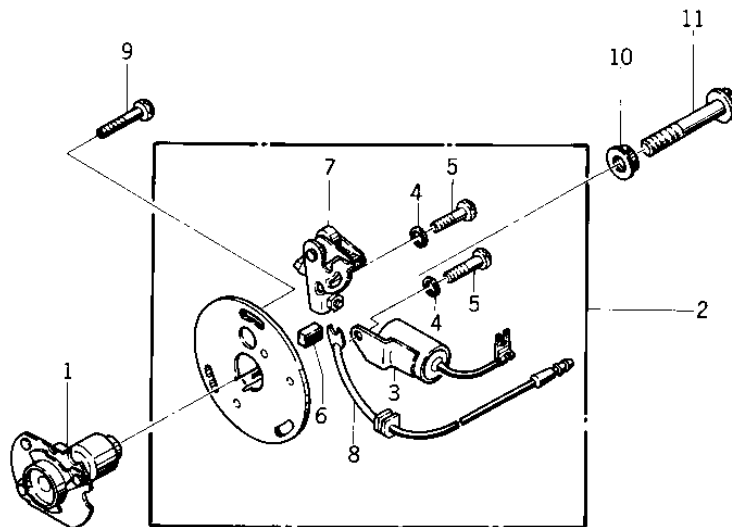

# 1975 KZ400-D PARTS DIAGRAM

IGNITION ('74 -'75 KZ400/KZ400D)

# 1975 KZ400-D PARTS LIST

IGNITION ('74 -'75 KZ400/KZ400D)

ITEM NAME	PART NUMBER	QUANTITY
ADVANCER ASSY TIMING (Ref # 1)	21148-006	1
BREAKER ASSY CONTACT (Ref # 2)	21135-009	1
CONDENSER (Ref # 3)	21013-034	1
CONDENSER (Ref # 3)	21013-034	2
WASHER SPRING 4MM (Ref # 4)	461F0400	2
SCREW PAN HEAD 4X6 (Ref # 5)	220B0406	2
FELT OIL (Ref # 6)	21019-005	1
BREAKER,CONTACT (Ref # 7)	21008-025	1
BREAKER,CONTACT (Ref # 7)	21008-025	AL
WIRING HARNESS BRKR (Ref # 8)	21029-029	1
SCREW PAN HEAD 5X12 (Ref # 9)	220B0512	3
WASHER,SPARK ADVANCER (Ref # 10)	92022-244	1
BOLT-8X63 (Ref # 11)	92001-1397	1
BOLT-8X63 (Ref # 11)	92001-1397	AL
CLAMP,WIRING HARNESS (Ref # 12)	21126-008	1
CLAMP,WIRING HARNESS (Ref # 12)	21126-008	AL
NUT 6MM (Ref # 13)	311B0600	3
COIL-IGNITION (Ref # 14)	21121-1174	1
COIL-IGNITION (Ref # 14)	21121-1174	AL
COLLAR,IGNITION COIL (Ref # 15)	92027-276	2
COLLAR,IGNITION COIL (Ref # 15)	92027-276	AL
BOLT, IGNITION COIL (Ref # 16)	92003-170	2
GROMMET,SPARK PLG CAP (Ref # 17)	21132-005	2
CAP-SPARK PLUG,RTFM20 (Ref # 18)	21130-1007	2
GROMMET-PLUG CAP,A (Ref # 19)	21131-004	2
SPARK PLUG B8ES (Ref # 20)	B8ES	AL
SPARK PLUG B8ES (Ref # 20)	B8ES	AL
SPARK PLUG W24ES-U (Ref # 20)	W24ESU	AL