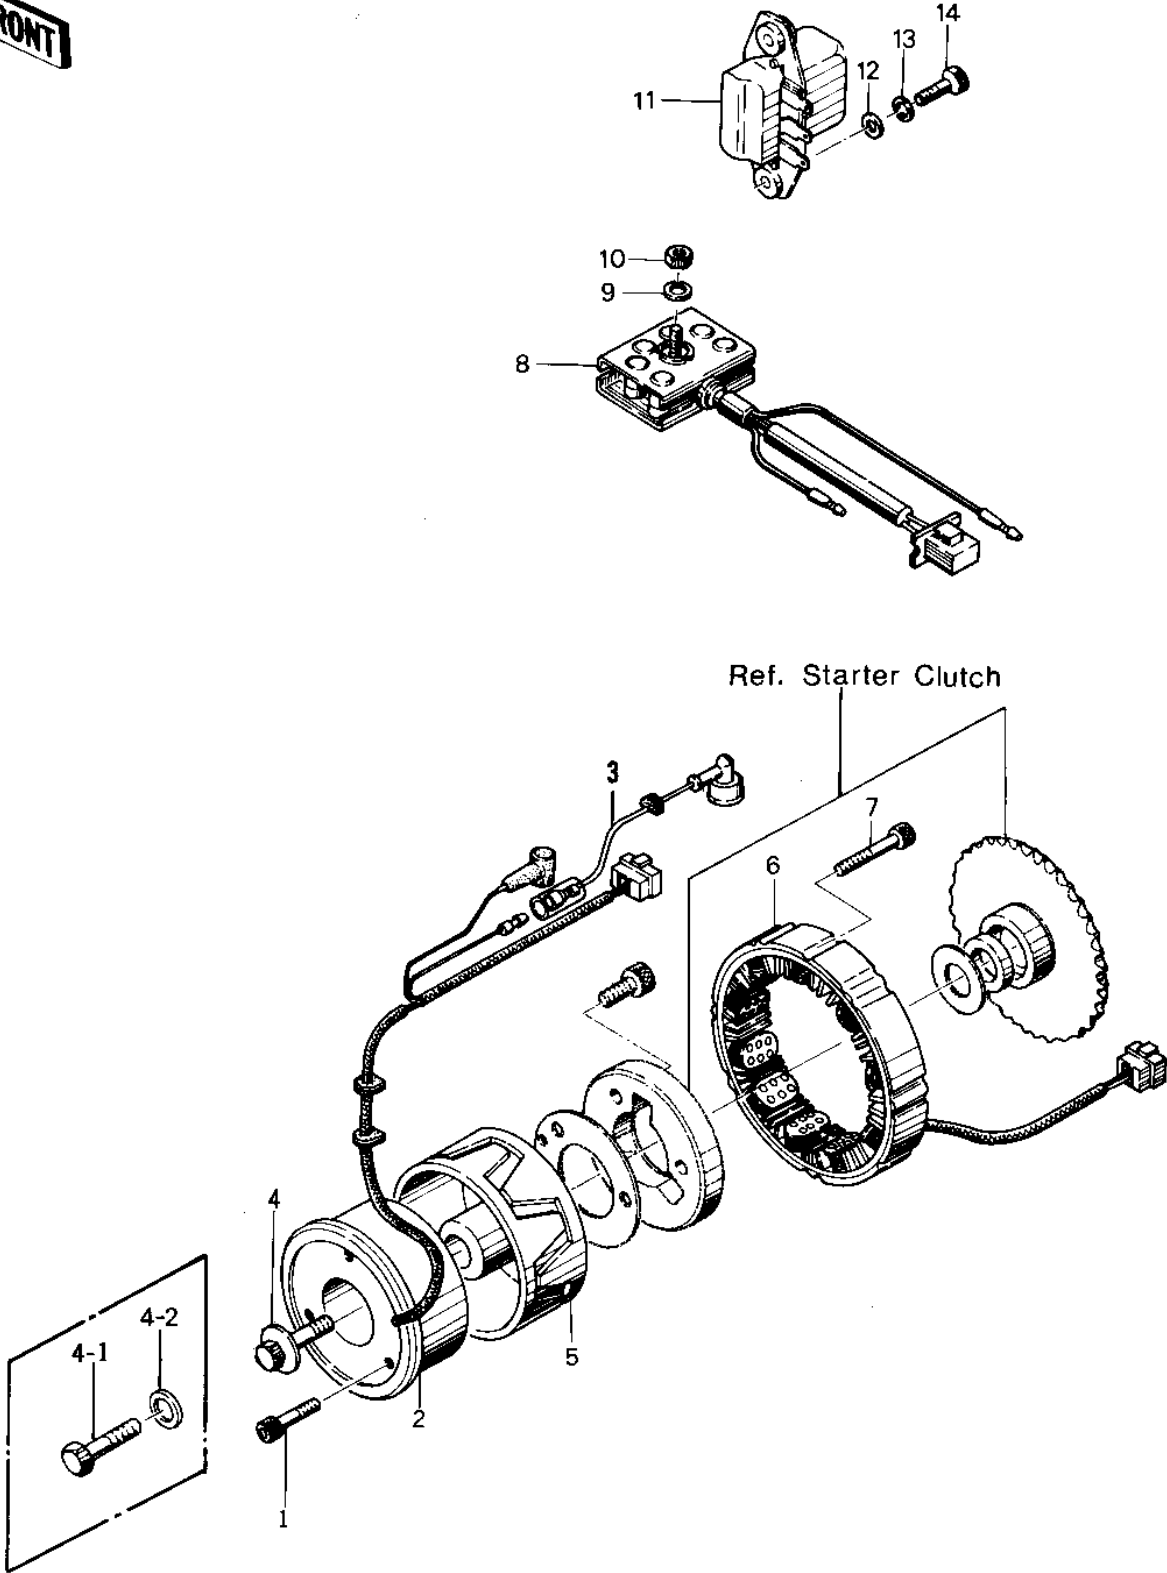

1975 KZ400-D PARTS DIAGRAM

GENERATOR/REGULATOR/RECTIFIER ('74 -'75)

F
—

1975 KZ400-D PARTS LIST

GENERATOR/REGULATOR/RECTIFIER ('74 -'75)

ITEM NAME	PART NUMBER	QUANTITY
BOLT,ALLEN,6X18 (Ref # 1)	120P0618	3
COIL FIELD (Ref # 2)	21077-002	1
WIRE DYNAMO LEAD (Ref # 3)	26011-087	1
BOLT,10X40 (Ref # 4)	92002-1303	1
BOLT,10X40 (Ref # 4)	92002-1303	AL
BOLT,10X40 (Ref # 4-1)	92002-1303	1
WASHER-PLN,11X36X4 (Ref # 4-2)	92022-307	1
ROTOR (Ref # 5)	21007-030	1
STATOR ASSY (Ref # 6)	21076-019	1
STATOR ASSY (Ref # 6)	21076-019	1
BOLT,ALLEN,6X32 (Ref # 7)	120Q0632	3
RECTIFIER (Ref # 8)	21061-030	1
RECTIFIER (Ref # 8)	21061-030	1
WASHER SPRING 6MM (Ref # 9)	461F0600	1
NUT 6MM (Ref # 10)	311B0600	1
REGULATOR (Ref # 11)	21066-018	1
WASHER 6.5X20X1.6T (Ref # 12)	92022-125	2
WASHER SPRING 6MM (Ref # 13)	461F0600	2
BOLT-UPSET,6X20 (Ref # 14)	112G0620	2