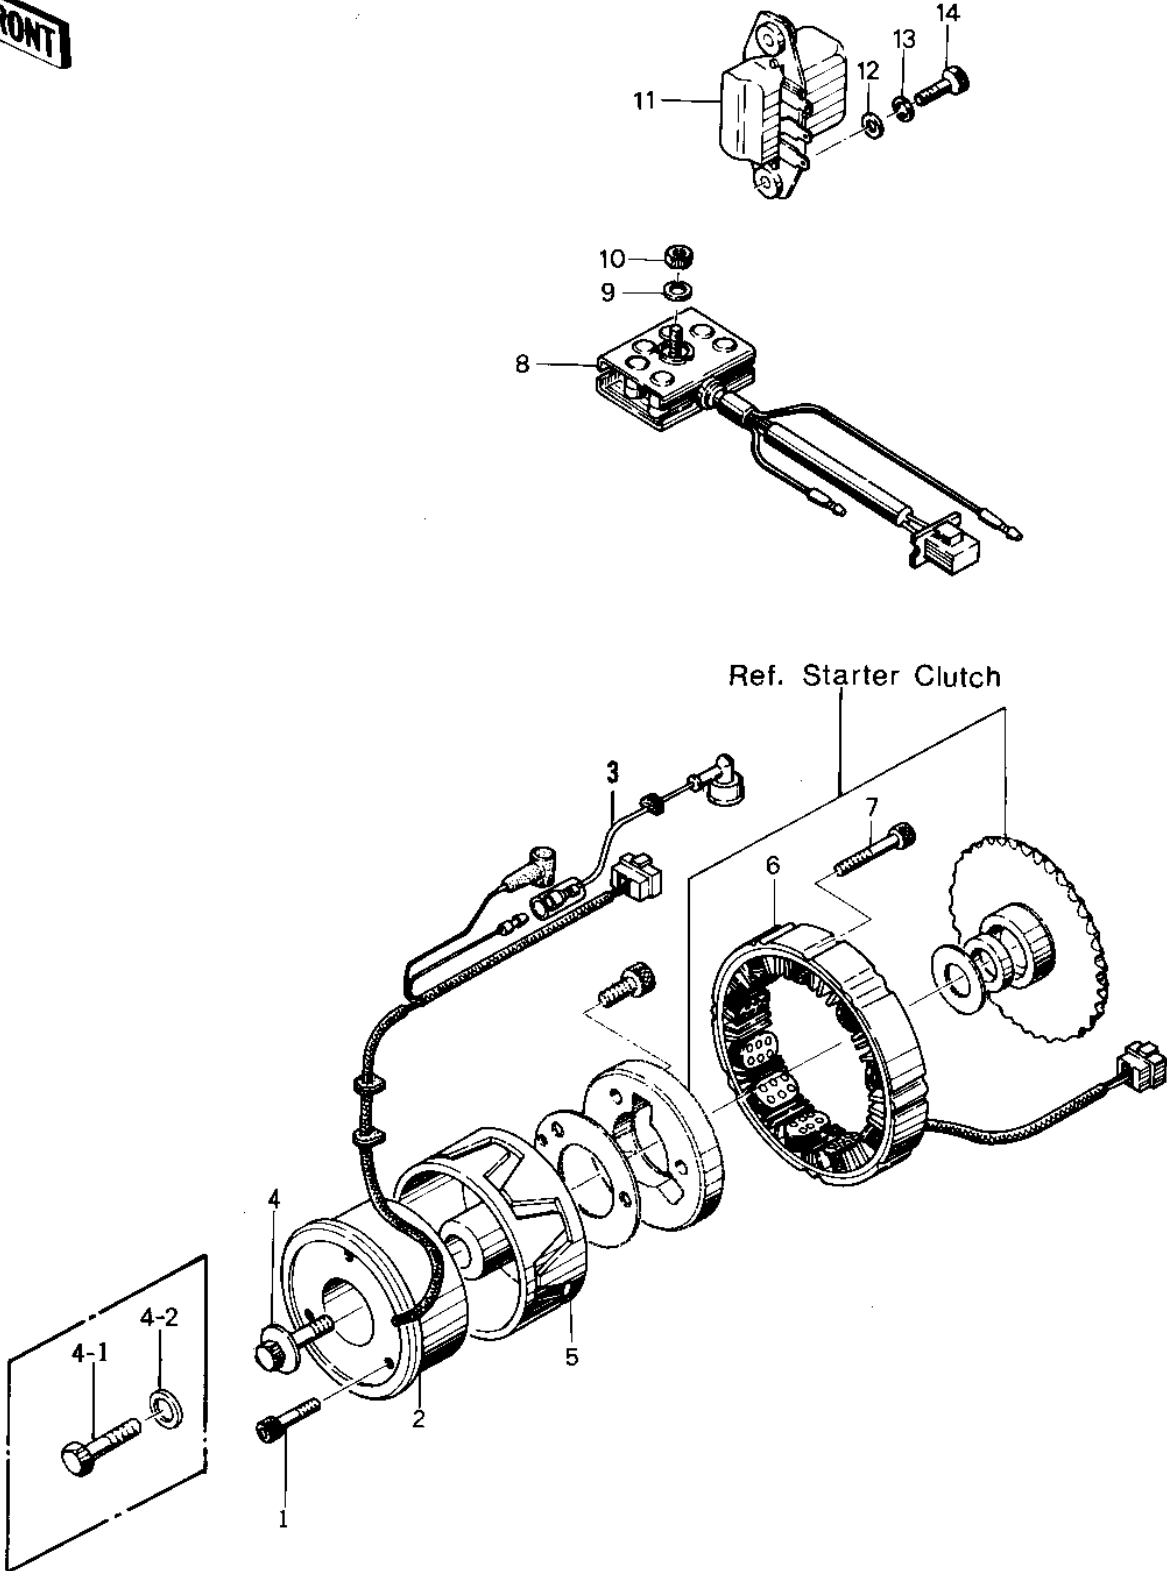

1975 KZ400-D PARTS DIAGRAM

GENERATOR/REGULATOR/RECTIFIER ('74 -'75)

F
—

1975 KZ400-D PARTS LIST

GENERATOR/REGULATOR/RECTIFIER ('74 -'75)

ITEM NAME	PART NUMBER	QUANTITY
BOLT,ALLEN,6X18 (Ref # 1)	120P0618	3
COIL FIELD (Ref # 2)	21077-002	1
WIRE DYNAMO LEAD (Ref # 3)	26011-087	1
BOLT,10X40 (Ref # 4)	92002-1303	1
BOLT,10X40 (Ref # 4)	92002-1303	AL
BOLT,10X40 (Ref # 4-1)	92002-1303	1
WASHER-PLN,11X36X4 (Ref # 4-2)	92022-307	1
ROTOR (Ref # 5)	21007-030	1
STATOR ASSY (Ref # 6)	21076-019	1
STATOR ASSY (Ref # 6)	21076-019	1
BOLT,ALLEN,6X32 (Ref # 7)	120Q0632	3
RECTIFIER (Ref # 8)	21061-030	1
RECTIFIER (Ref # 8)	21061-030	1
WASHER SPRING 6MM (Ref # 9)	461F0600	1
NUT 6MM (Ref # 10)	311B0600	1
REGULATOR (Ref # 11)	21066-018	1
WASHER 6.5X20X1.6T (Ref # 12)	92022-125	2
WASHER SPRING 6MM (Ref # 13)	461F0600	2
BOLT-UPSET,6X20 (Ref # 14)	112G0620	2