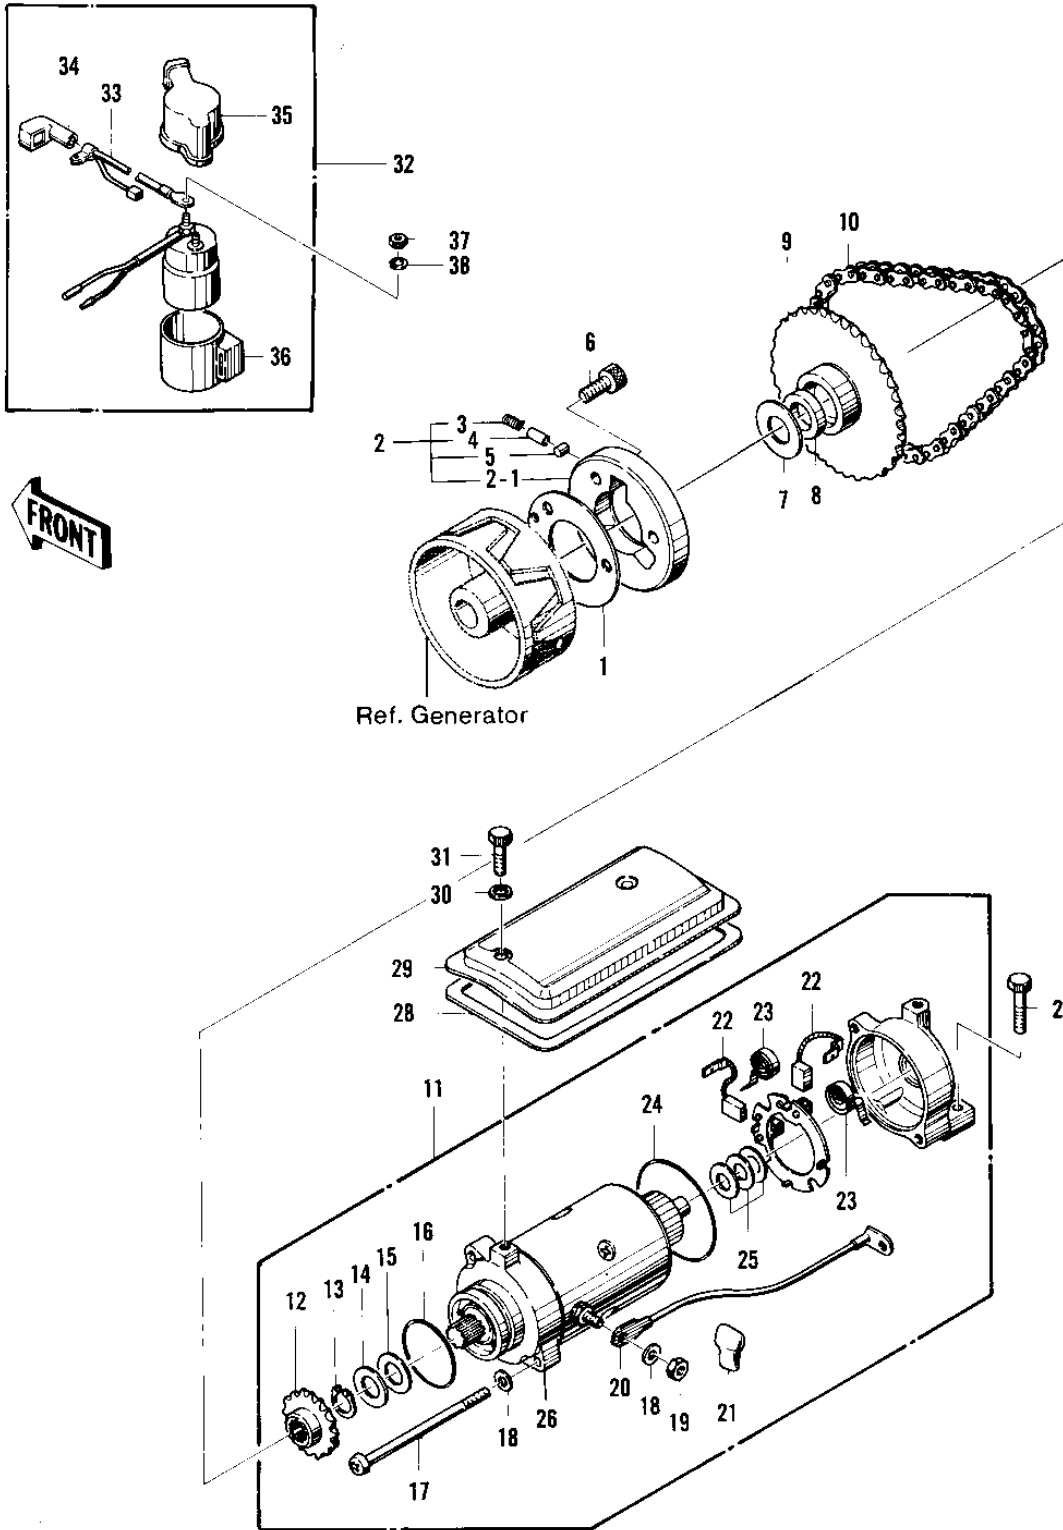

# 1974 KZ400 PARTS DIAGRAM

STARTER MOTOR/STARTER CLUTCH ('74 -'75 K)

Ref

## STARTER MOTOR/STARTER CLUTCH ('74 -'75 K)

ITEM NAME	PART NUMBER	QUANTITY
WASHER,FREE WHEEL (Ref # 1)	92026-082	1
CLUTCH ASSY,STARTER (Ref # 2)	13193-1001	1
.CLUTCH ASSY,STARTER (Ref # 2-1)	13193-1001	1
.UNAVAILABLE IN PRICE BOOK (Ref # 3)	92061-110	3
.PIN (Ref # 4)	92043-087	3
.ROLLER (Ref # 5)	92122-004	3
BOLT (Ref # 6)	120P0816	3
WASHER,THRUST (Ref # 7)	92026-100	1
OIL SEAL (Ref # 8)	92050-066	1
GEAR STARTER CLUTCH (Ref # 9)	21170-001	1
CHAIN,DYNAMO (Ref # 10)	92057-1009	1
CHAIN,DYNAMO (Ref # 10)	92057-1009	AL
MOTOR ASSY,STARTER (Ref # 11)	21163-1011	1
.MOTOR ASSY,STARTER (Ref # 11)	21163-1011	AL
.SPROCKET STARTNG MOT (Ref # 12)	21053-002	1
.CIRCLIP 14MM (Ref # 13)	480J1400	1
.WASHER,PLAIN,14MM (Ref # 14)	21025-008	1
.WASHER PLAIN 14MM (Ref # 15)	21025-009	1
."0" RING,42.8MM (Ref # 16)	21027-005	1
.SCREW PAN HEAD 6X110 (Ref # 17)	220B06110	2
.WASHER SPRING 6MM (Ref # 18)	461F0600	4
.NUT 6MM (Ref # 19)	312B0600	1
.WIRE STRTER MOT LEAD (Ref # 20)	26010-035	1
.CAP,STARTING MOTOR (Ref # 21)	21017-020	1
.BRUSH CARBON (Ref # 22)	21039-004	2
.SPRING CARBON BRUSH (Ref # 23)	21040-004	2
."0" RING,62MM (Ref # 24)	21027-006	1
.WASHER,PLAIN,9MM (Ref # 25)	21025-007	3
.REPAIR KIT,KZ400 STAT (Ref # 26)	99990-536	1

### STARTER MOTOR/STARTER CLUTCH ('74 -'75 K)

ITEM NAME	PART NUMBER	QUANTITY
BOLT-UPSET (Ref # 27)	112G0625	2
GASKET START MOT COV (Ref # 28)	21166-002	1
COVER STARTER MOTOR (Ref # 29)	21165-002	1
WASHER,PLAIN,6MM (Ref # 30)	410D0600	2
BOLT-FLANGED-SMALL (Ref # 31)	132E0612	2
SWITCH ASSY MAGNETIC (Ref # 32)	21164-003	1
.WIRE MAG SWITCH LEAD (Ref # 33)	21095-005	1
.CAP,MAG SWTCH TERMNL (Ref # 34)	21017-021	1
.COVER MAGNETIC SWITCH (Ref # 35)	21141-004	1
.DAMPER MAG SWITCH SHK (Ref # 36)	21064-002	1
NUT 6MM (Ref # 37)	311B0600	2
WASHER SPRING 6MM (Ref # 38)	461F0600	2